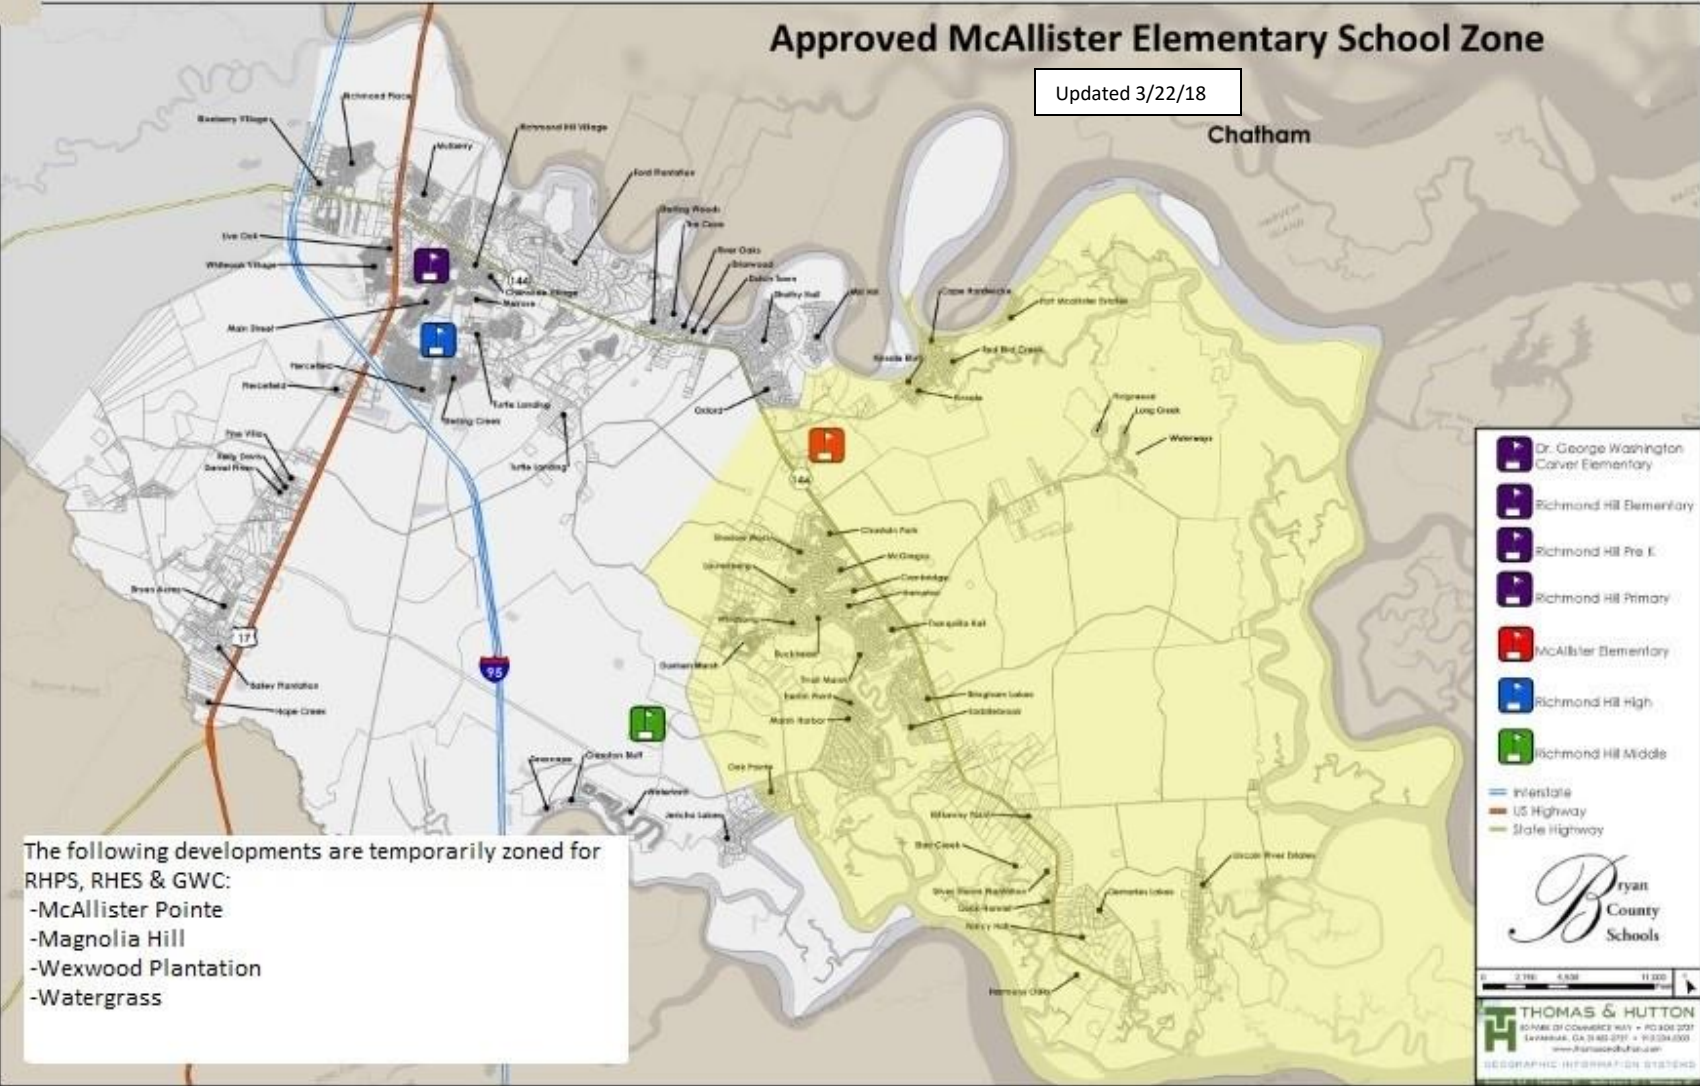

Approved McAllister Elementary School Zone

Updated 3/22/18

Chatham

The following developments are temporarily zoned for RHPS, RHES & GWC:
 -McAllister Pointe
 -Magnolia Hill
 -Wexwood Plantation
 -Watergrass

- Dr. George Washington Carver Elementary
- Richmond Hill Elementary
- Richmond Hill Pre K
- Richmond Hill Primary
- McAllister Elementary
- Richmond Hill High
- Richmond Hill Middle

Interstate
 US Highway
 State Highway