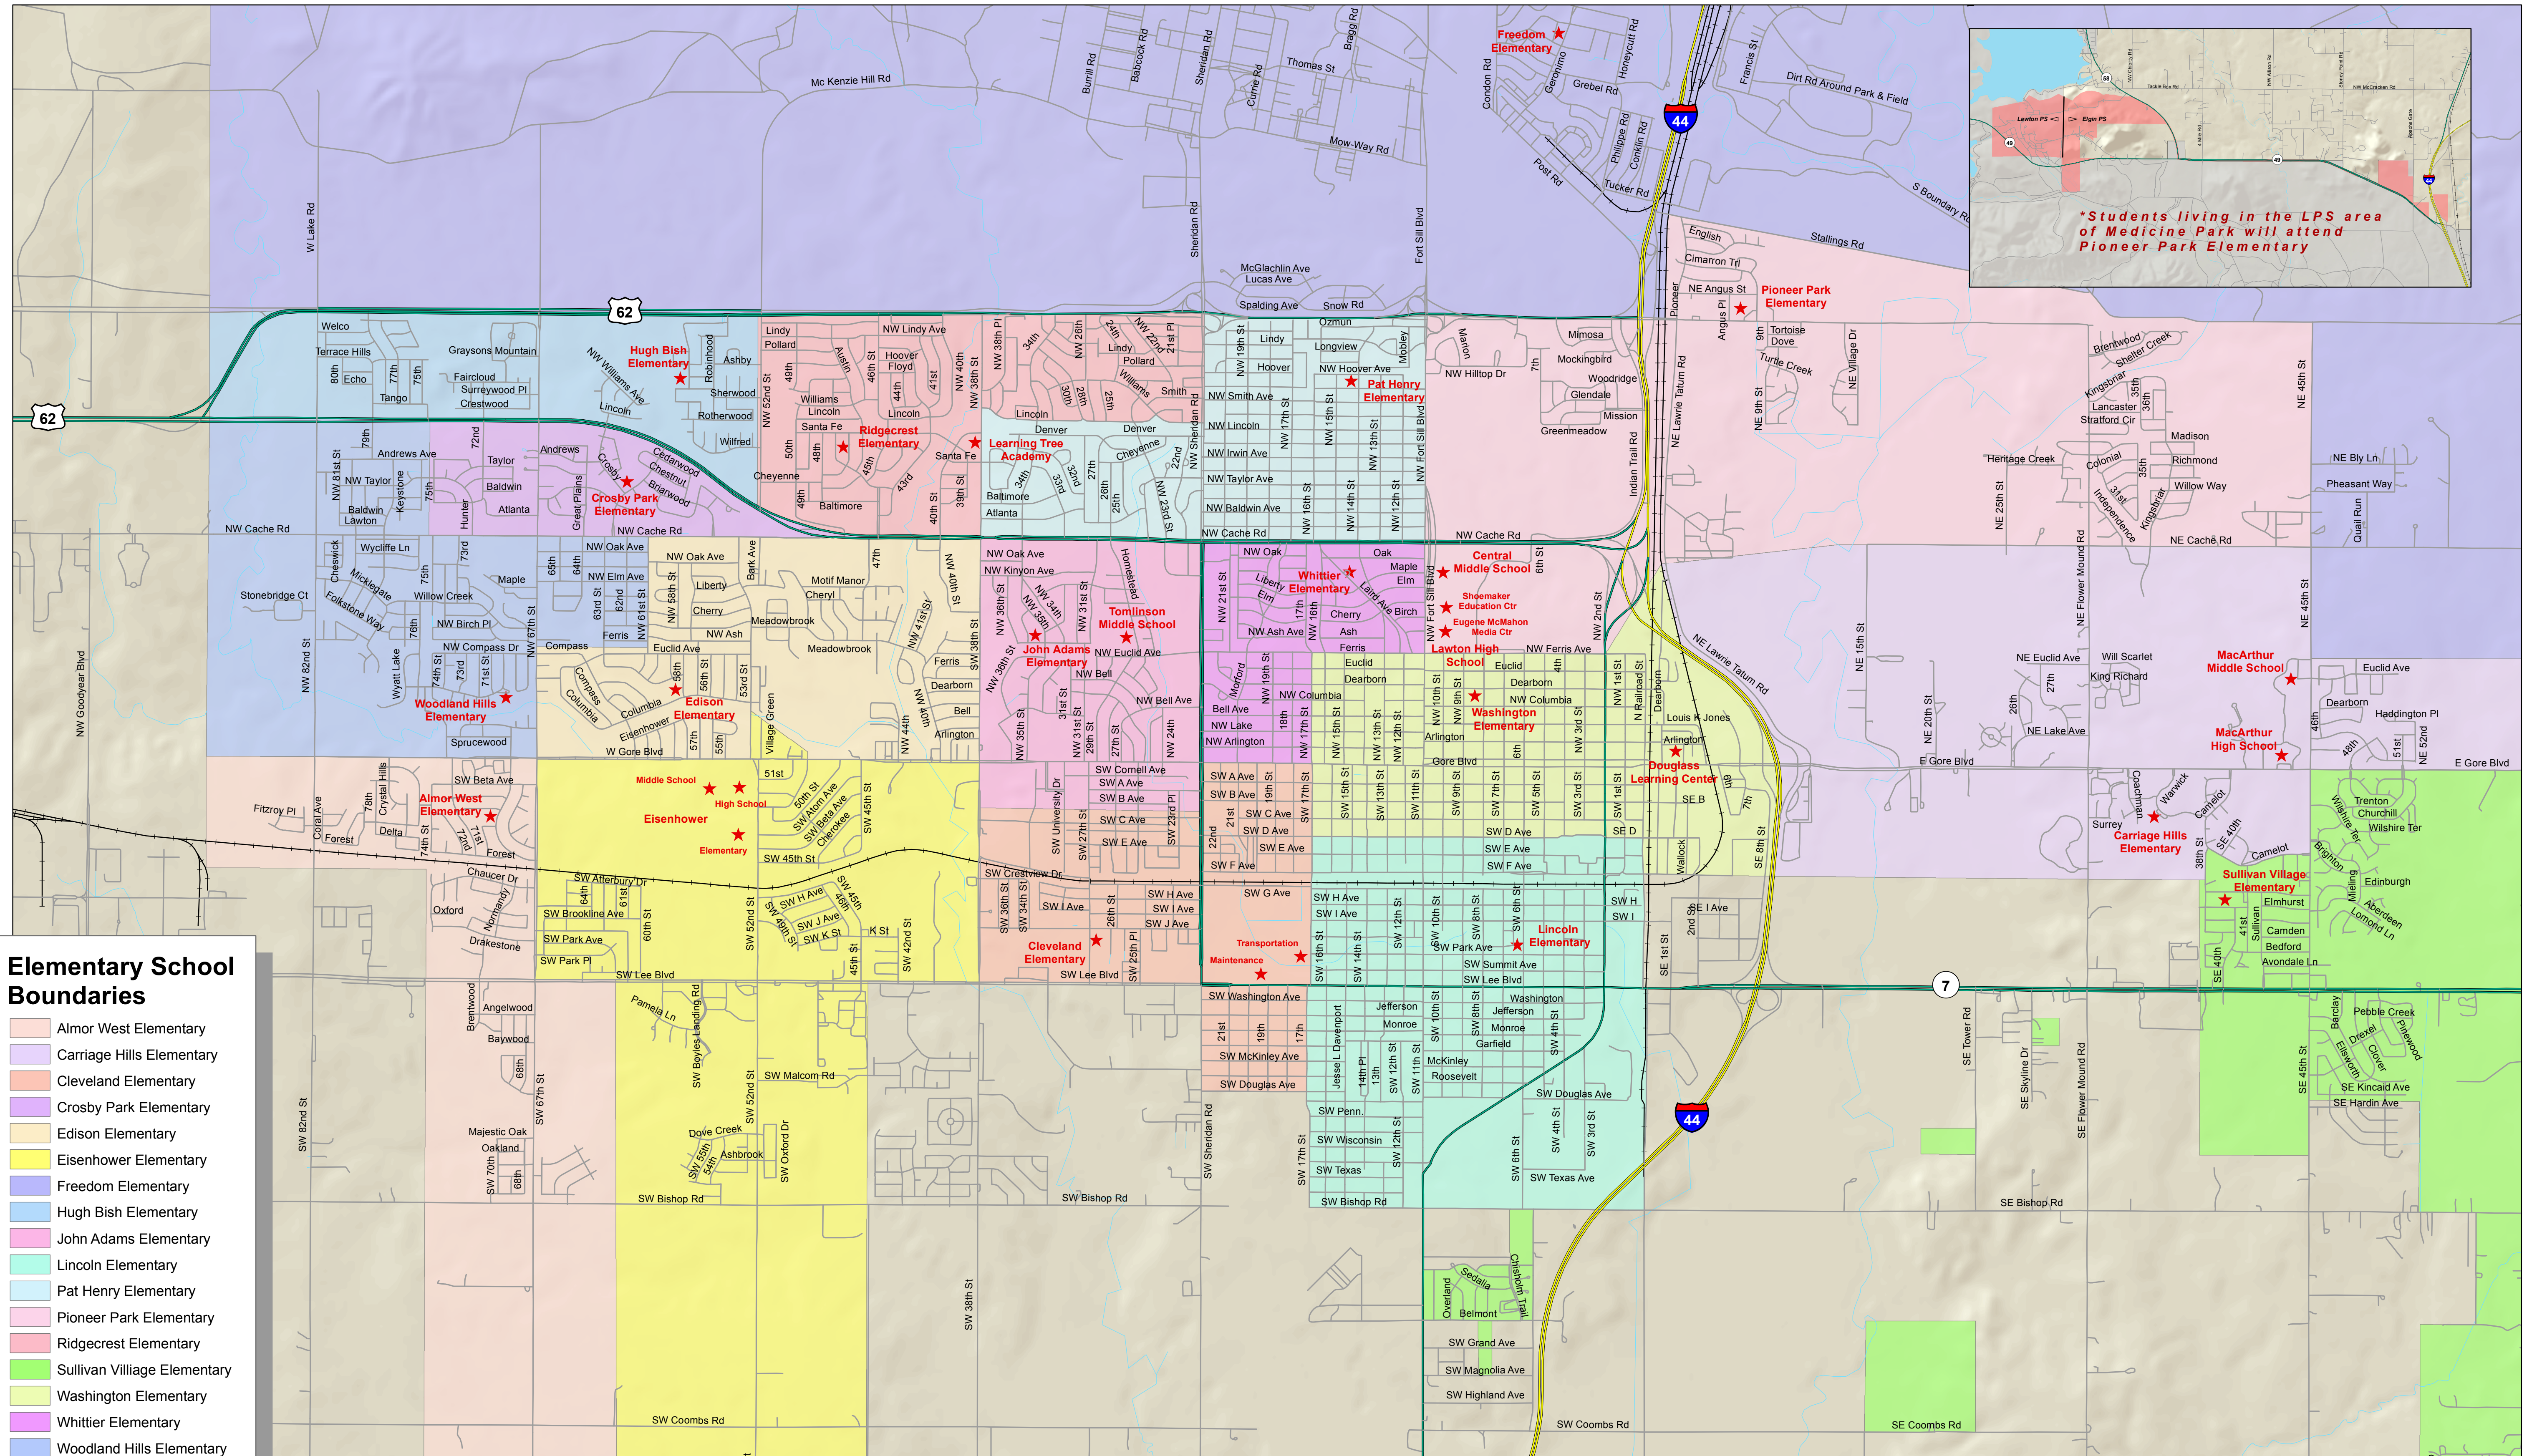

# LPS Elementary School Boundaries

## Elementary School Boundaries

- Almor West Elementary
- Carriage Hills Elementary
- Cleveland Elementary
- Crosby Park Elementary
- Edison Elementary
- Eisenhower Elementary
- Freedom Elementary
- Hugh Bish Elementary
- John Adams Elementary
- Lincoln Elementary
- Pat Henry Elementary
- Pioneer Park Elementary
- Ridgecrest Elementary
- Sullivan Village Elementary
- Washington Elementary
- Whittier Elementary
- Woodland Hills Elementary