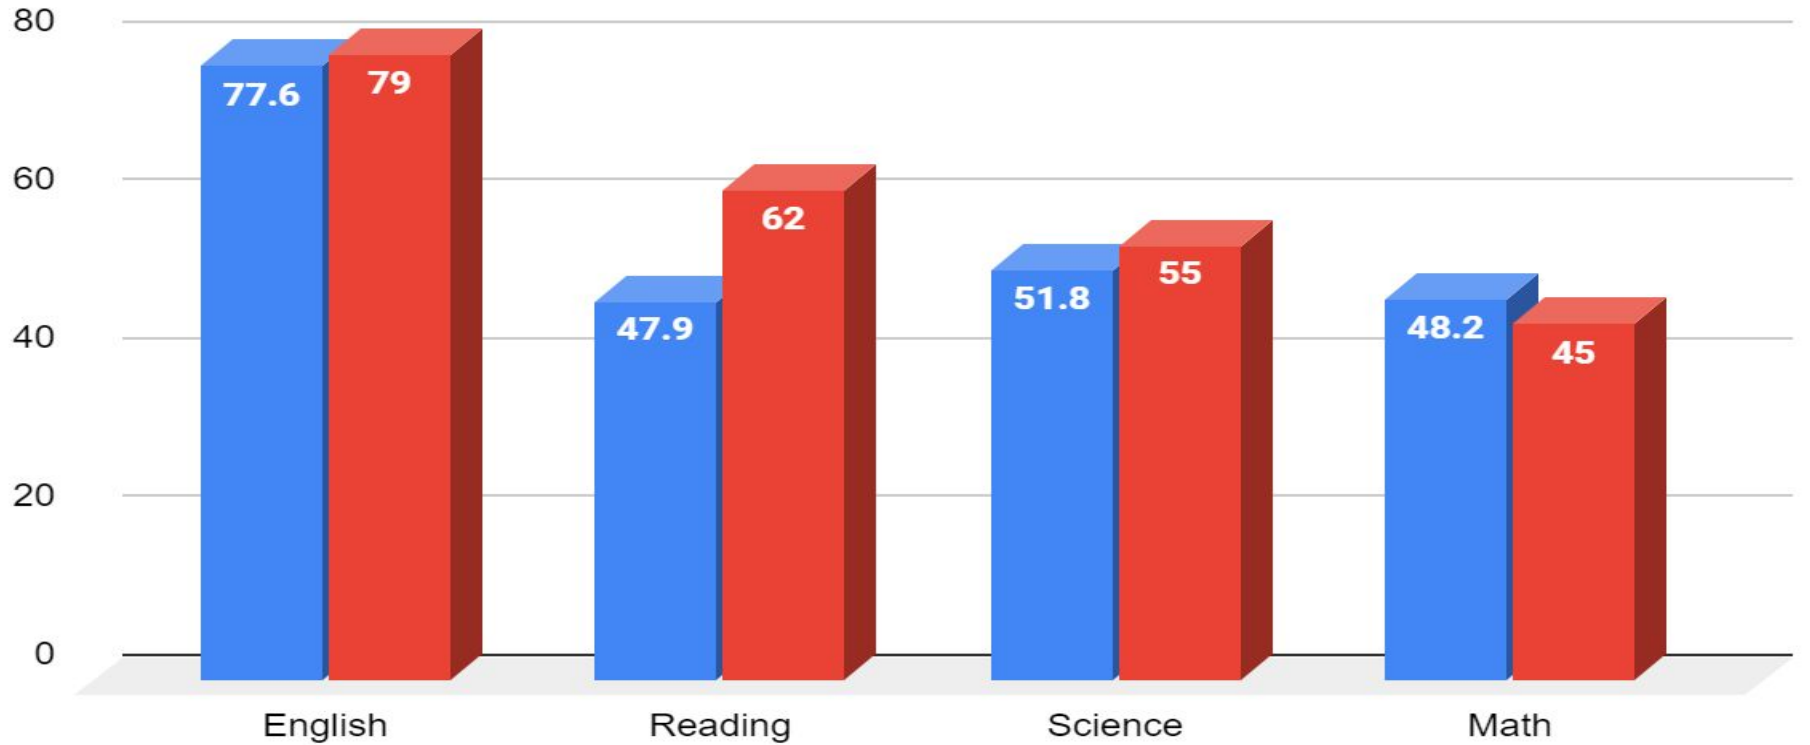

GFC - 9th Grade ASPIRE

2021 2022