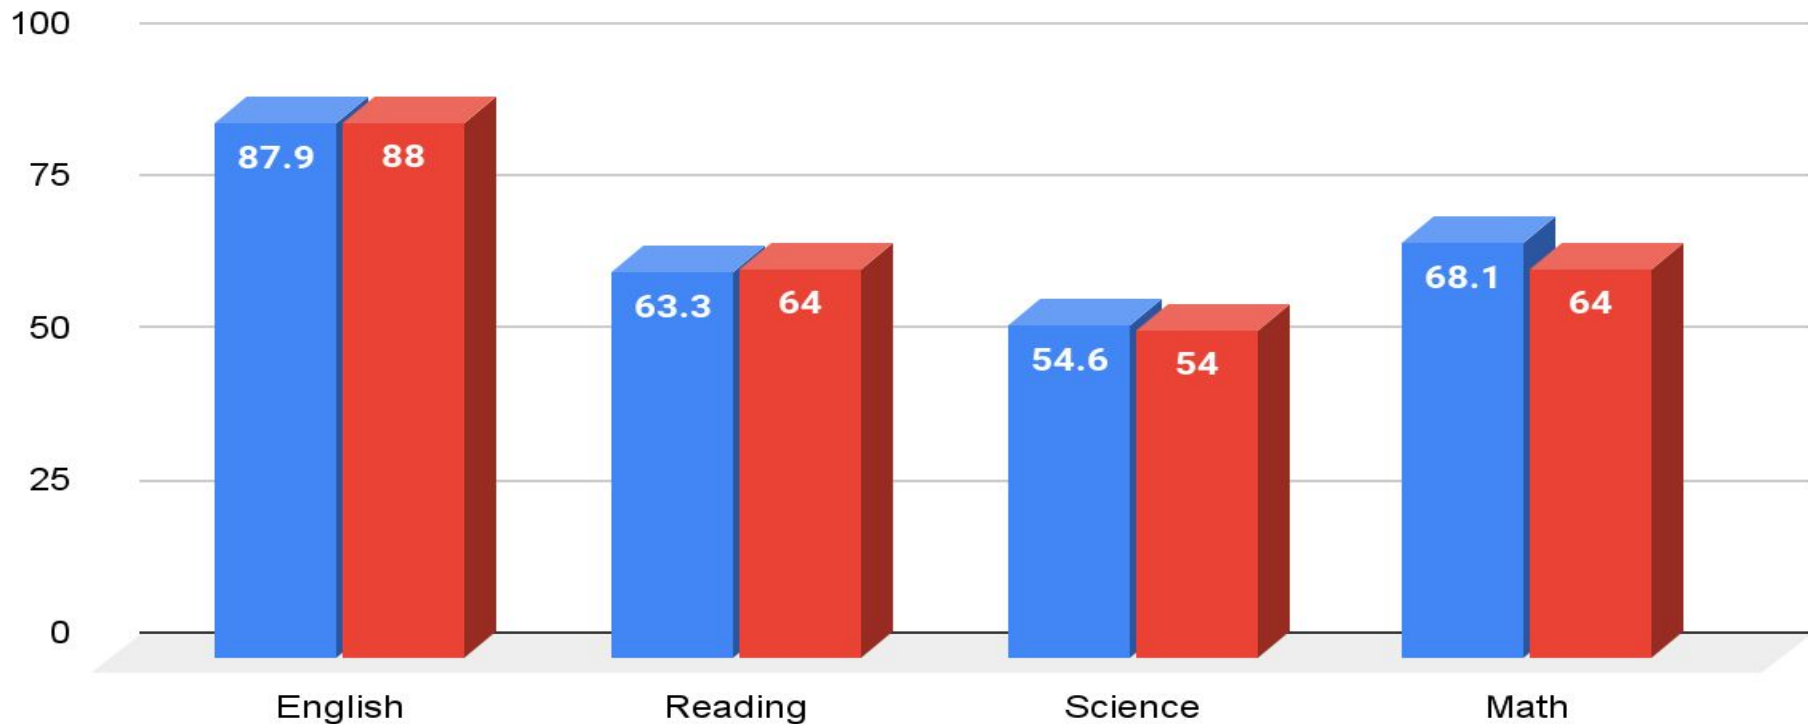

GJHS - 8th Grade ASPIRE

2021 2022