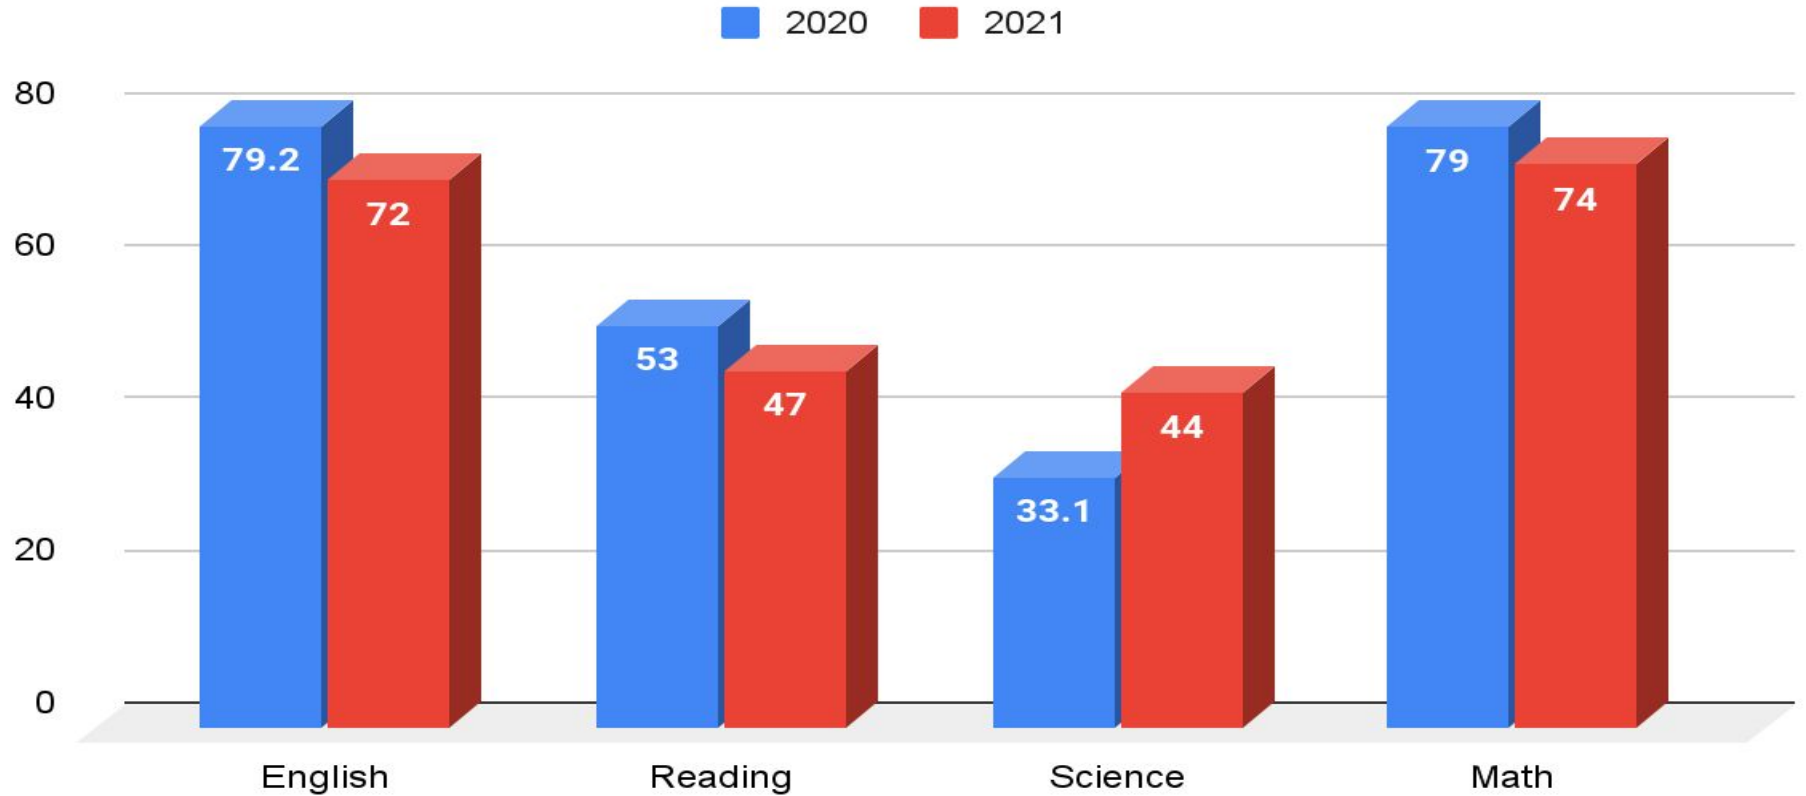

Westwood - 3rd Grade ASPIRE