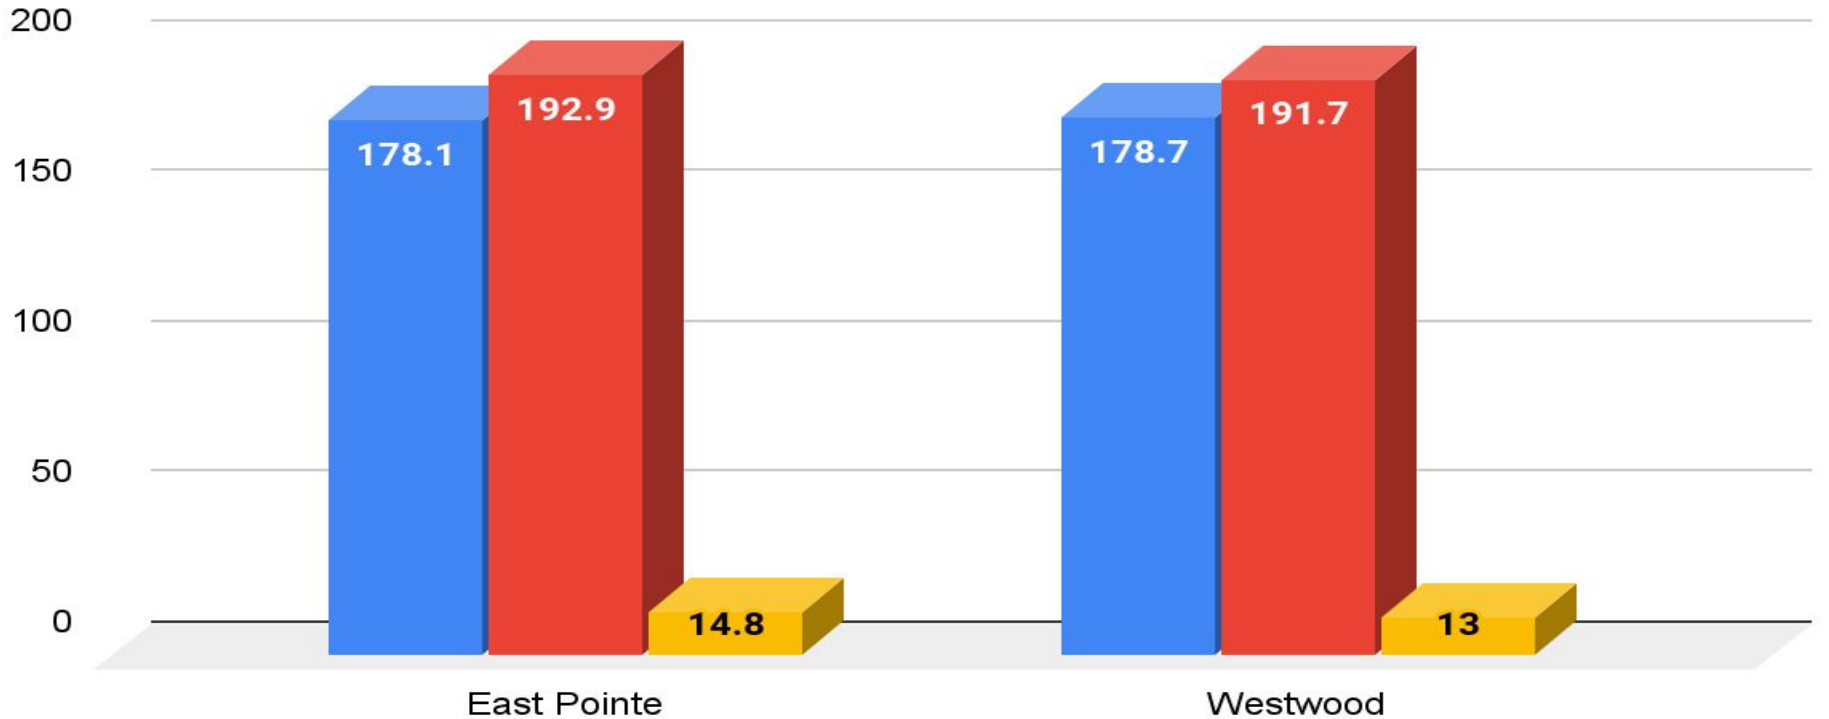

2nd Grade Math NWEA (14.38)

Fall 2021 Spring 2022 Growth