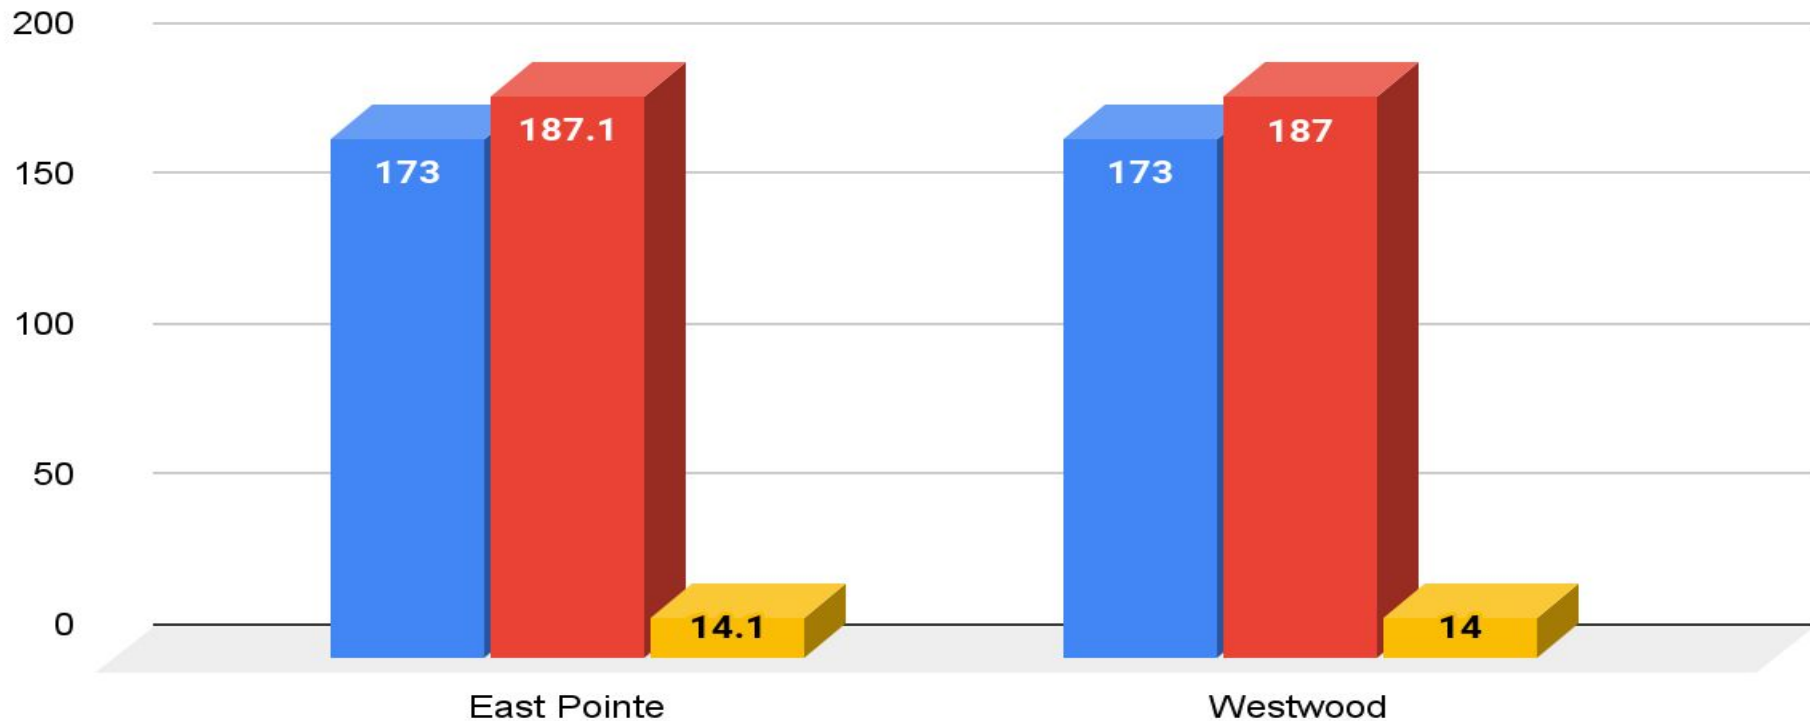

# 1st Grade Reading NWEA (15.47)

■ Fall 2021 ■ Spring 2022 ■ Growth

# Reading -- % of Students Who Met Projected Growth

East Pointe Westwood