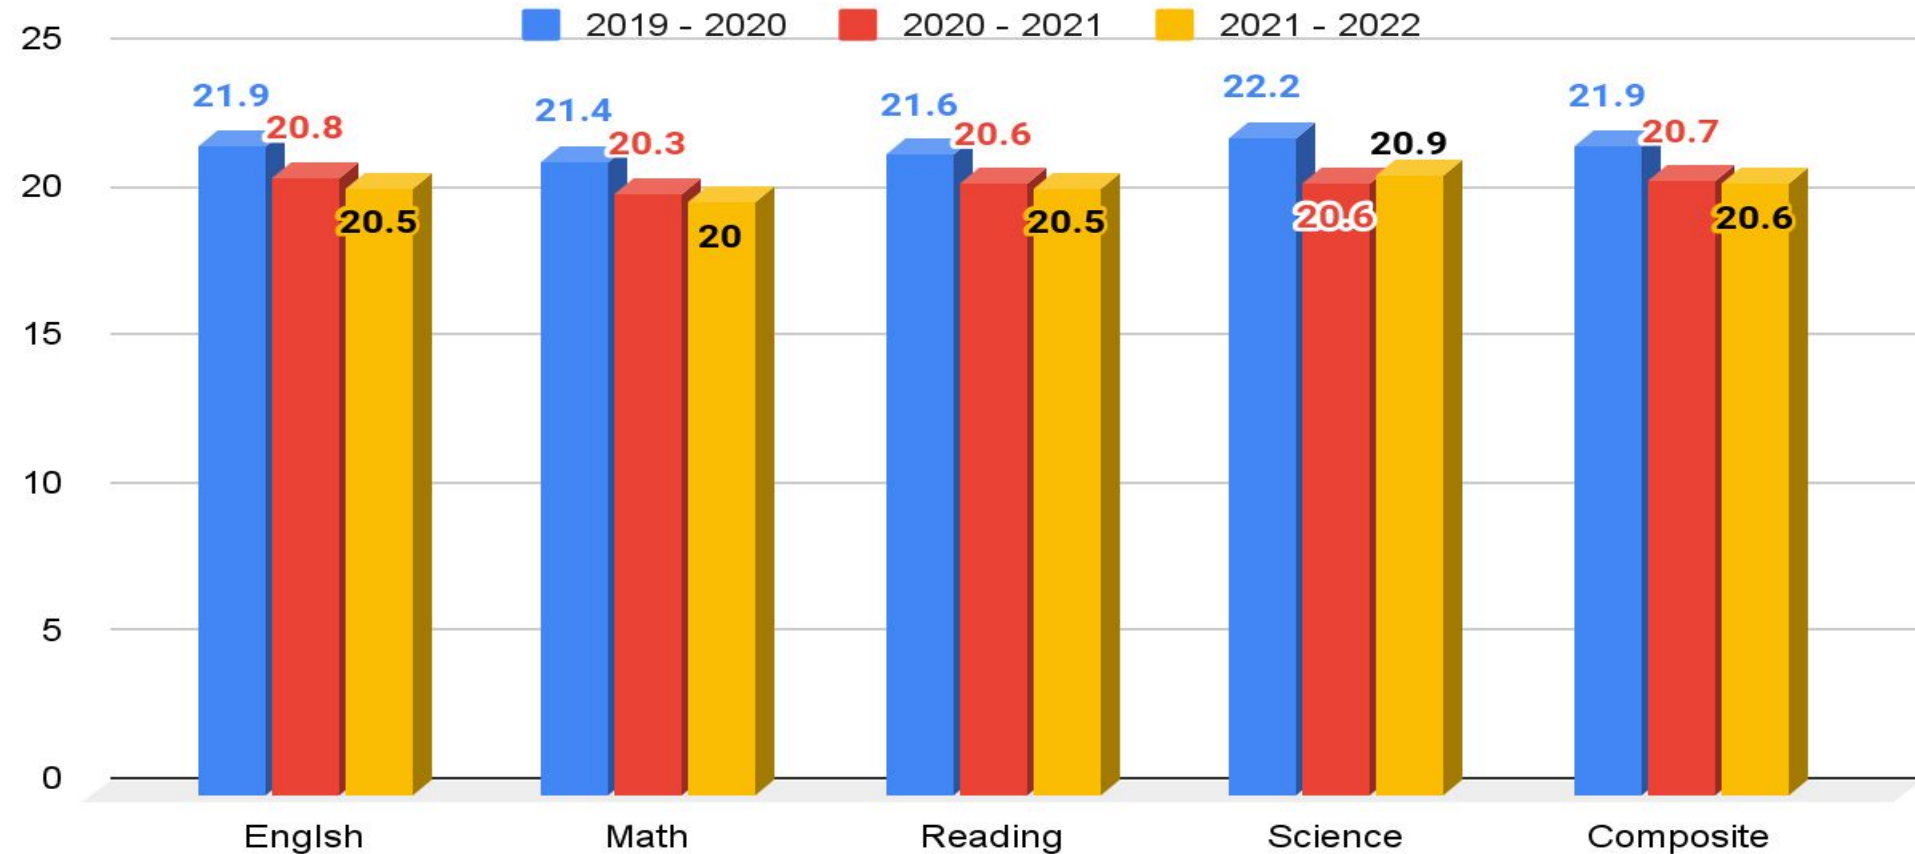

Junior ACT 4 Year State Comparison

	2018 - 2019		2019 - 2020		2020 - 2021		2021 - 2022	
	District	State	District	State	District	State	District	State
English	21.6	17.9	21.9	18.1	20.8	17.6	20.5	17.7
Math	21.1	17.9	21.4	18.1	20.3	17.8	20.0	17.7
Reading	21.4	18.9	21.6	18.7	20.6	18.4	20.5	18.6
Science	21.6	18.6	22.2	18.9	20.6	18.6	20.9	18.7
Composite	21.6	18.5	21.9	18.6	20.7	18.2	20.6	18.3

GHS 3 Year Comparison