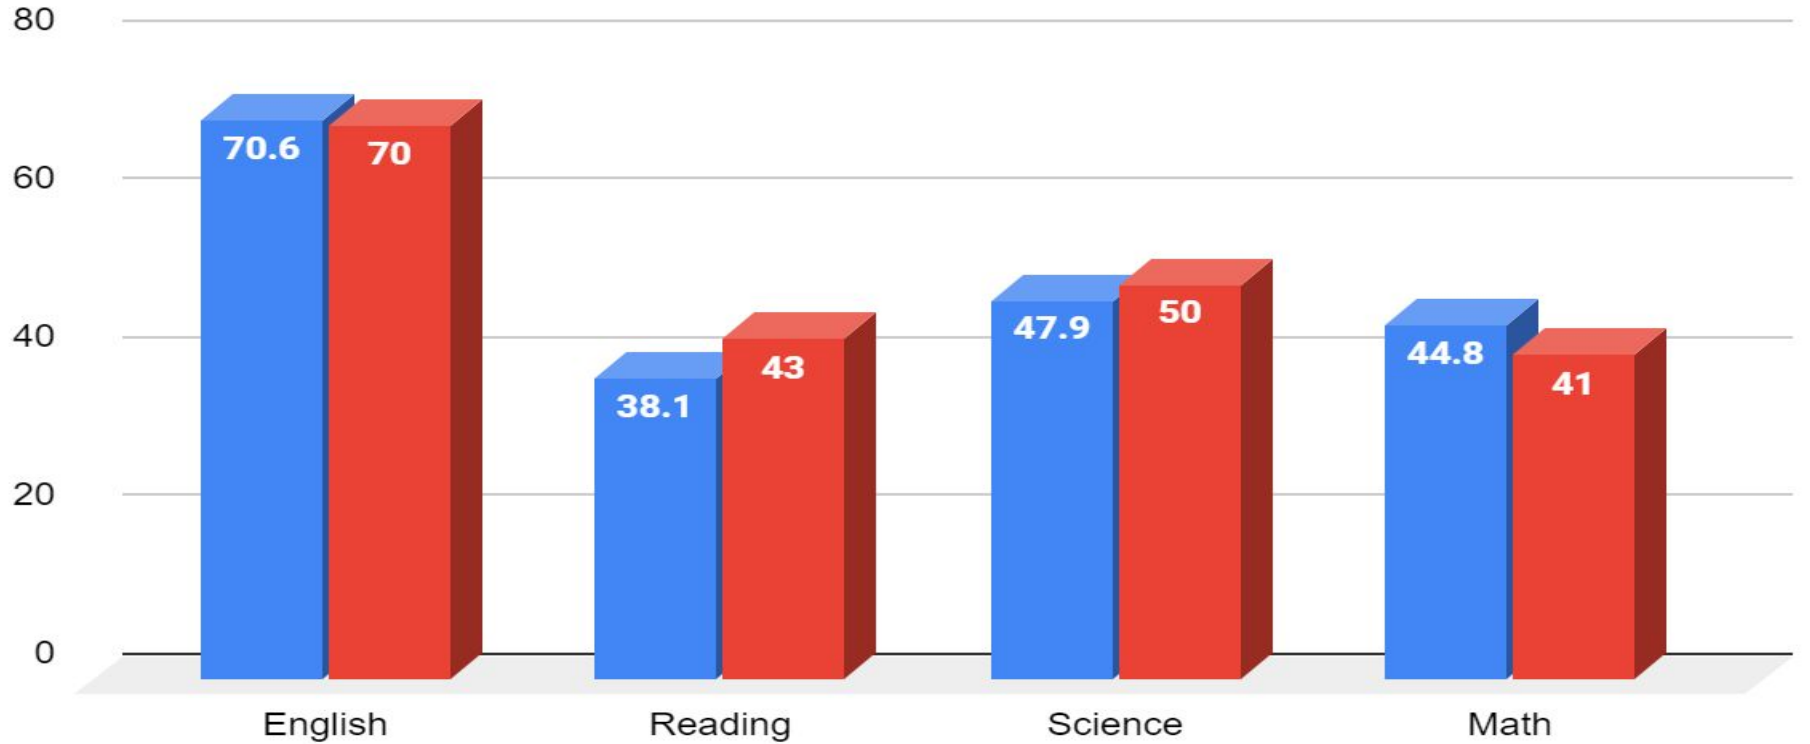

GHS - 10th Grade ASPIRE

2021 2022