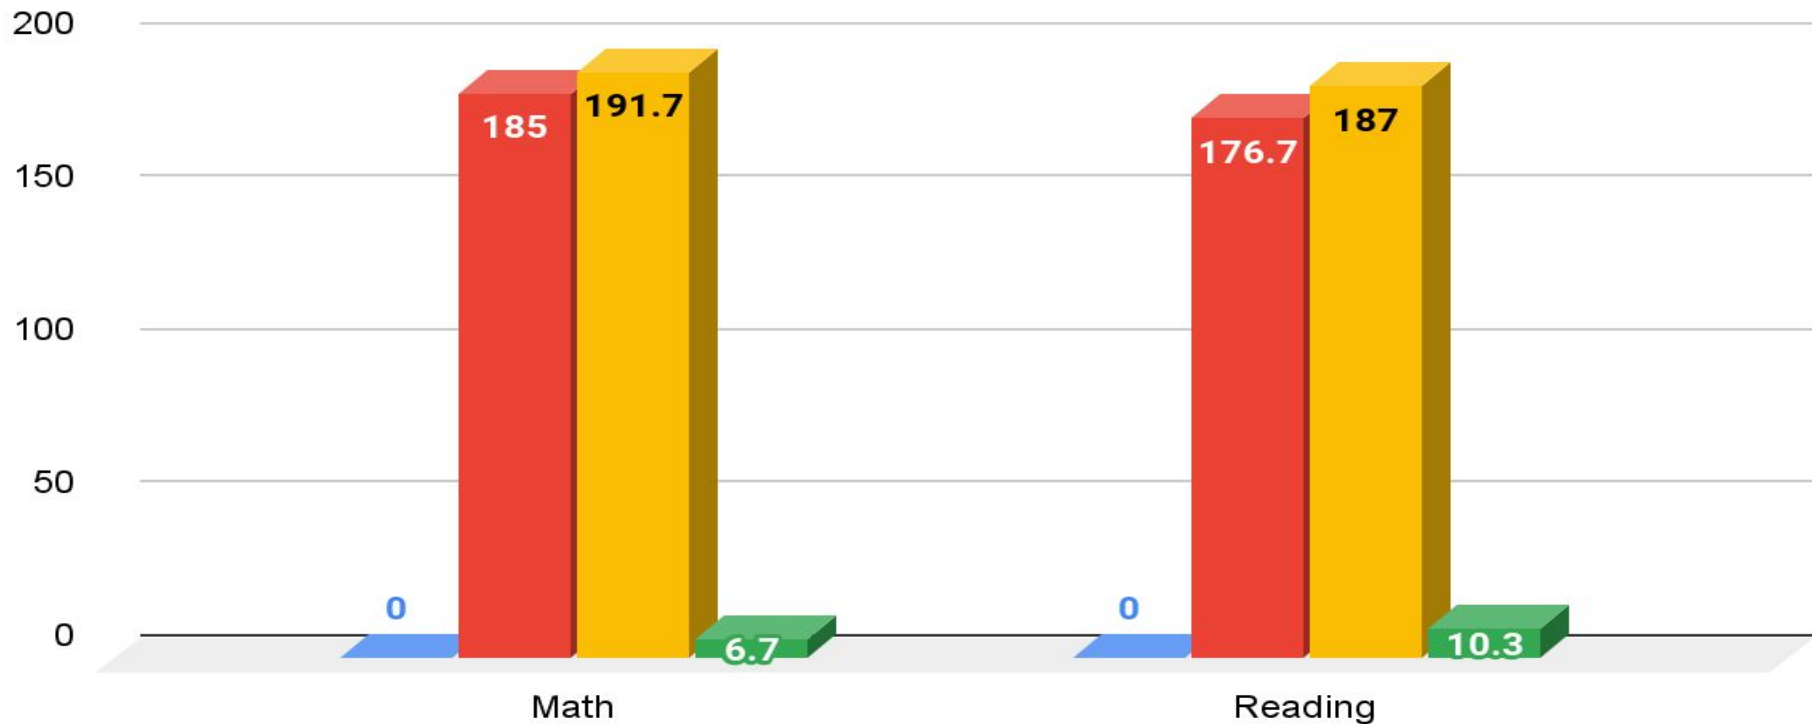

Westwood 2nd Grade Cohort

COVID 1st Grade 2nd Grade Growth