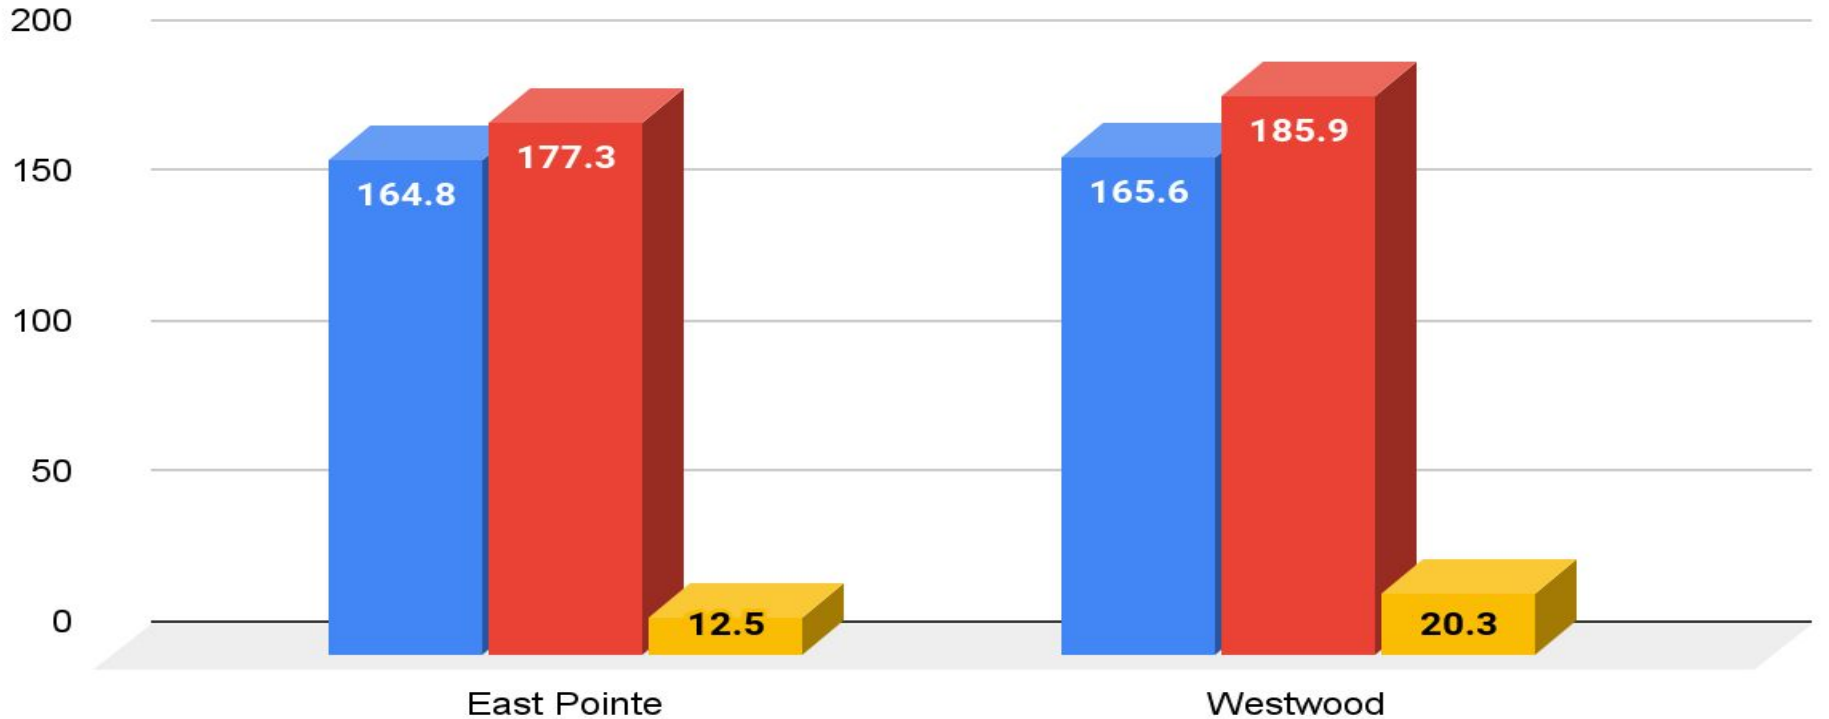

1st Grade Math NWEA (16.35)

Fall 2021 Spring 2022 Growth