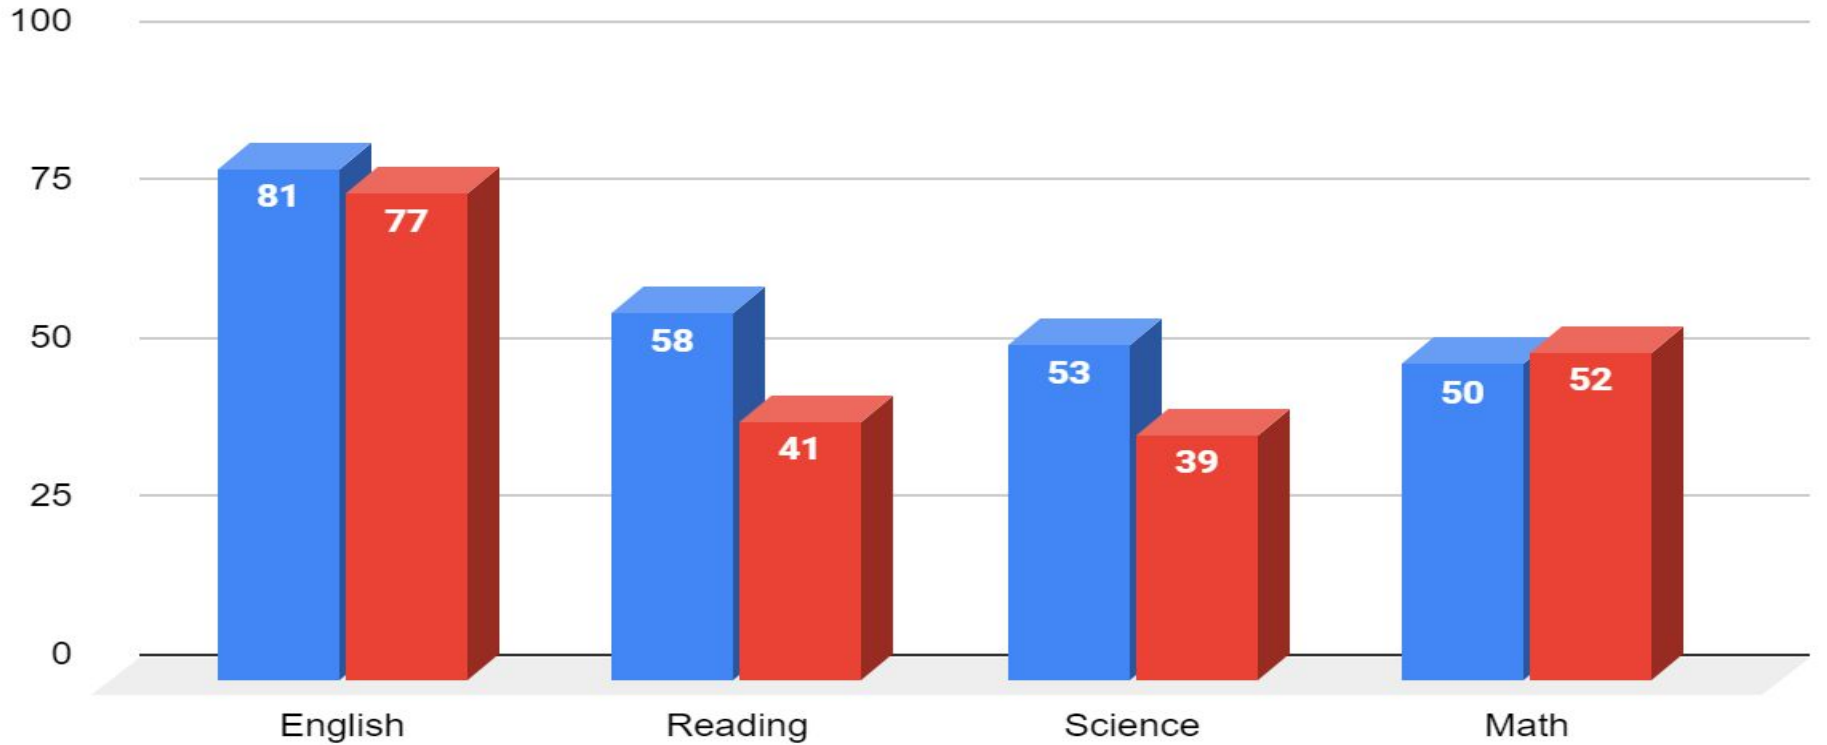

East Hills - 5th Grade Cohort

2020 2021