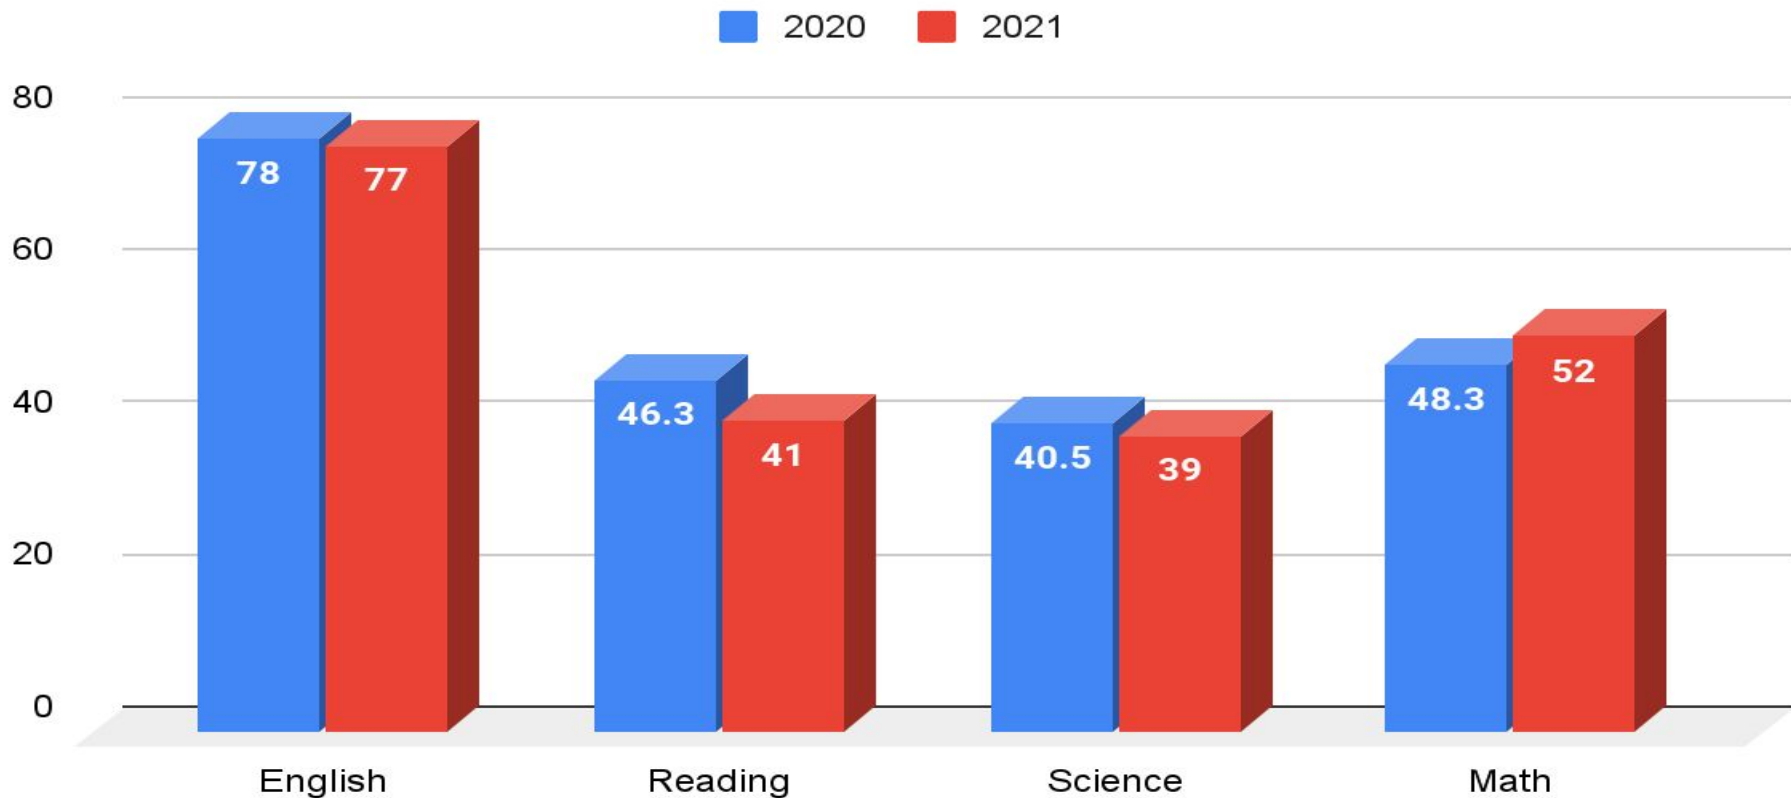

East Hills - 5th Grade ASPIRE