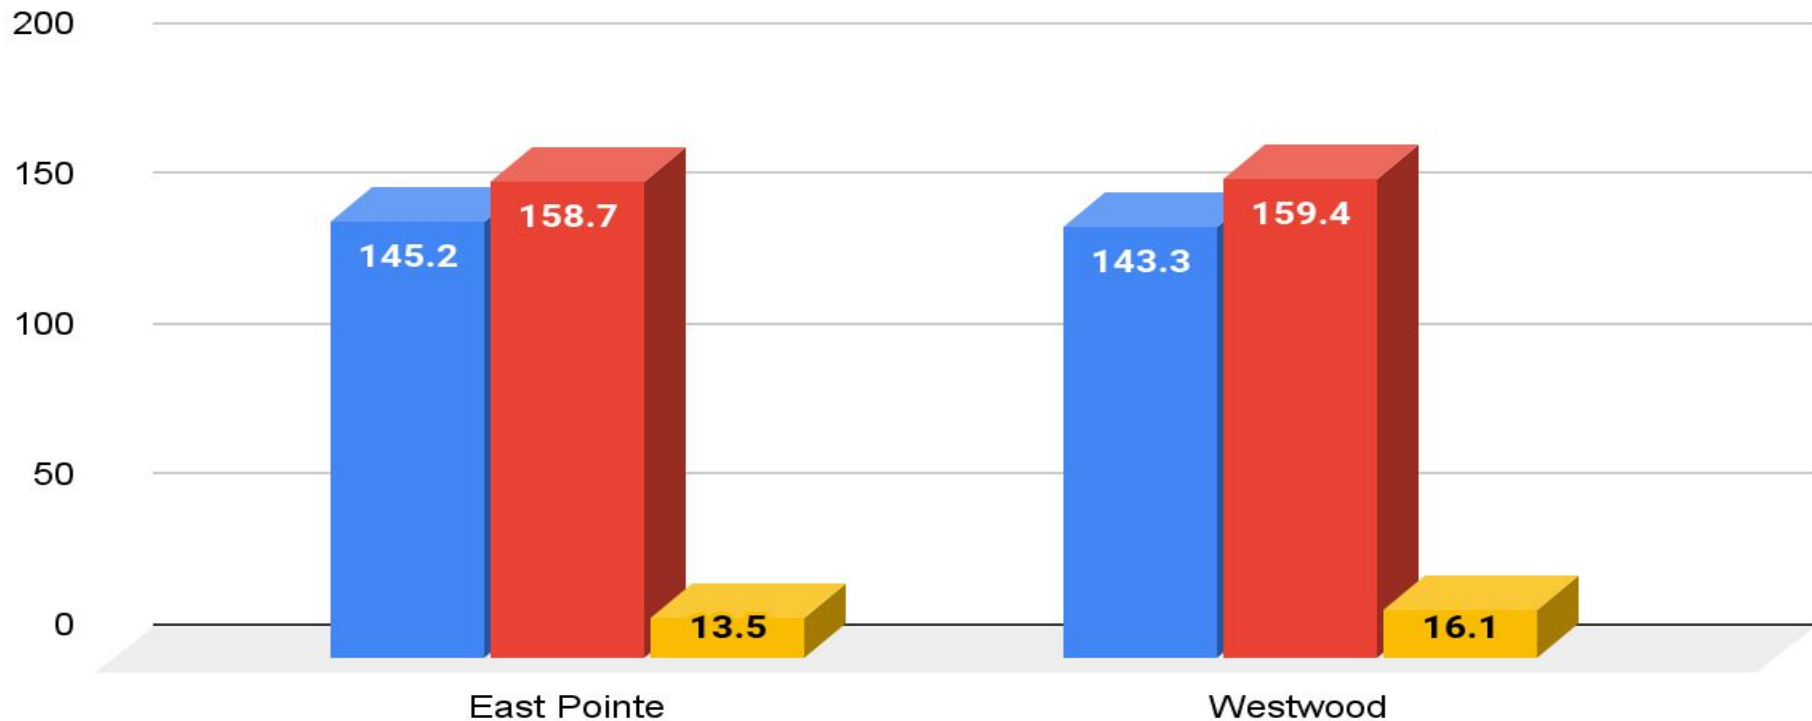

Kindergarten Reading NWEA (16.44)

Fall 2021 Spring 2022 Growth