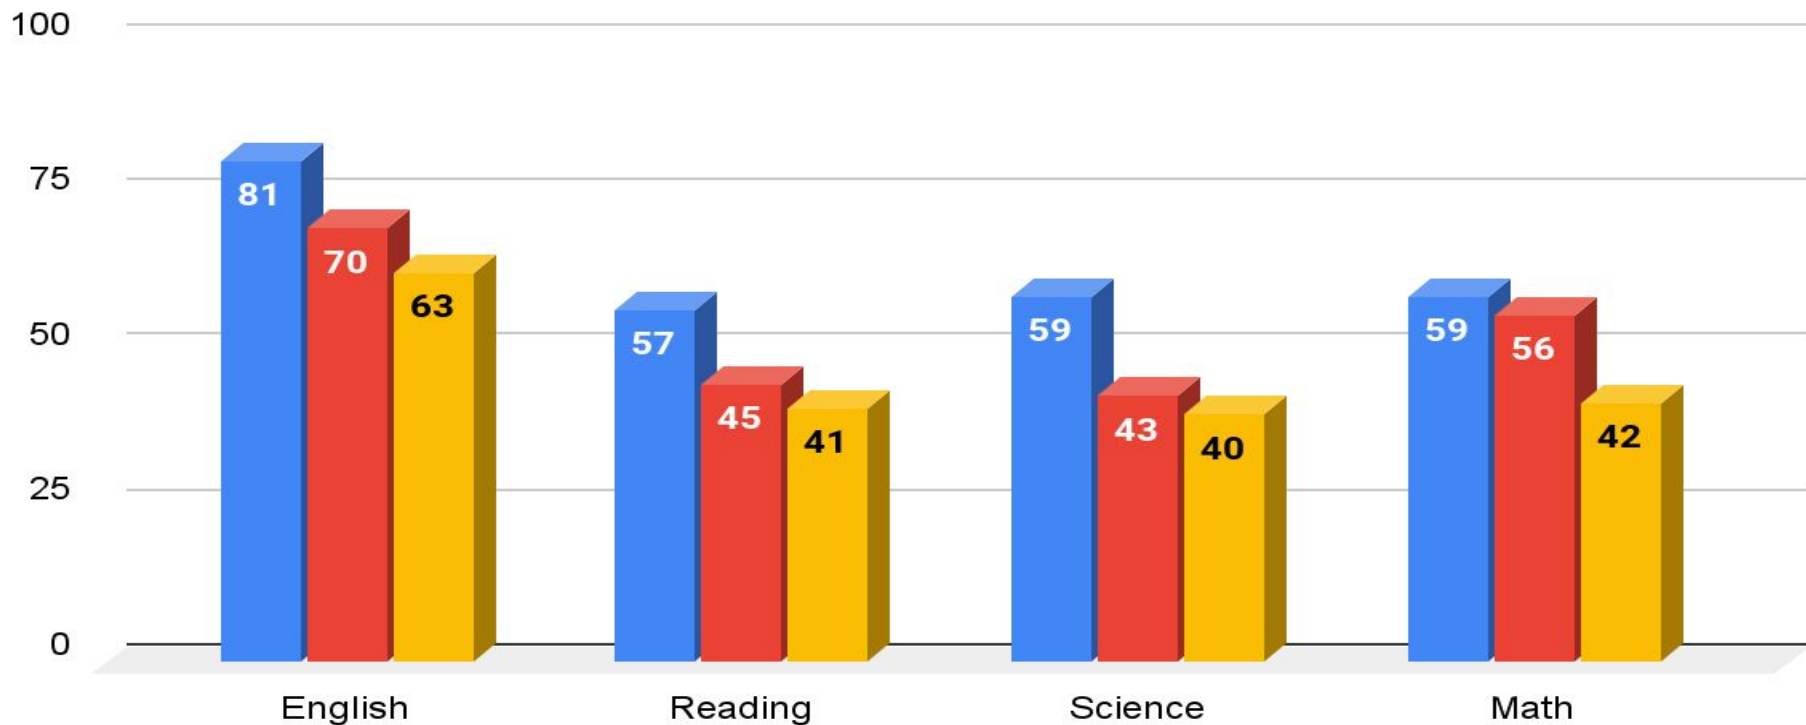

Combined 4th Grade Comparison

Greenwood Nation State

Combined 4th Grade Comparison Data

Rank vs. Area Schools

English	3
Math	2
Science	2
Reading	3