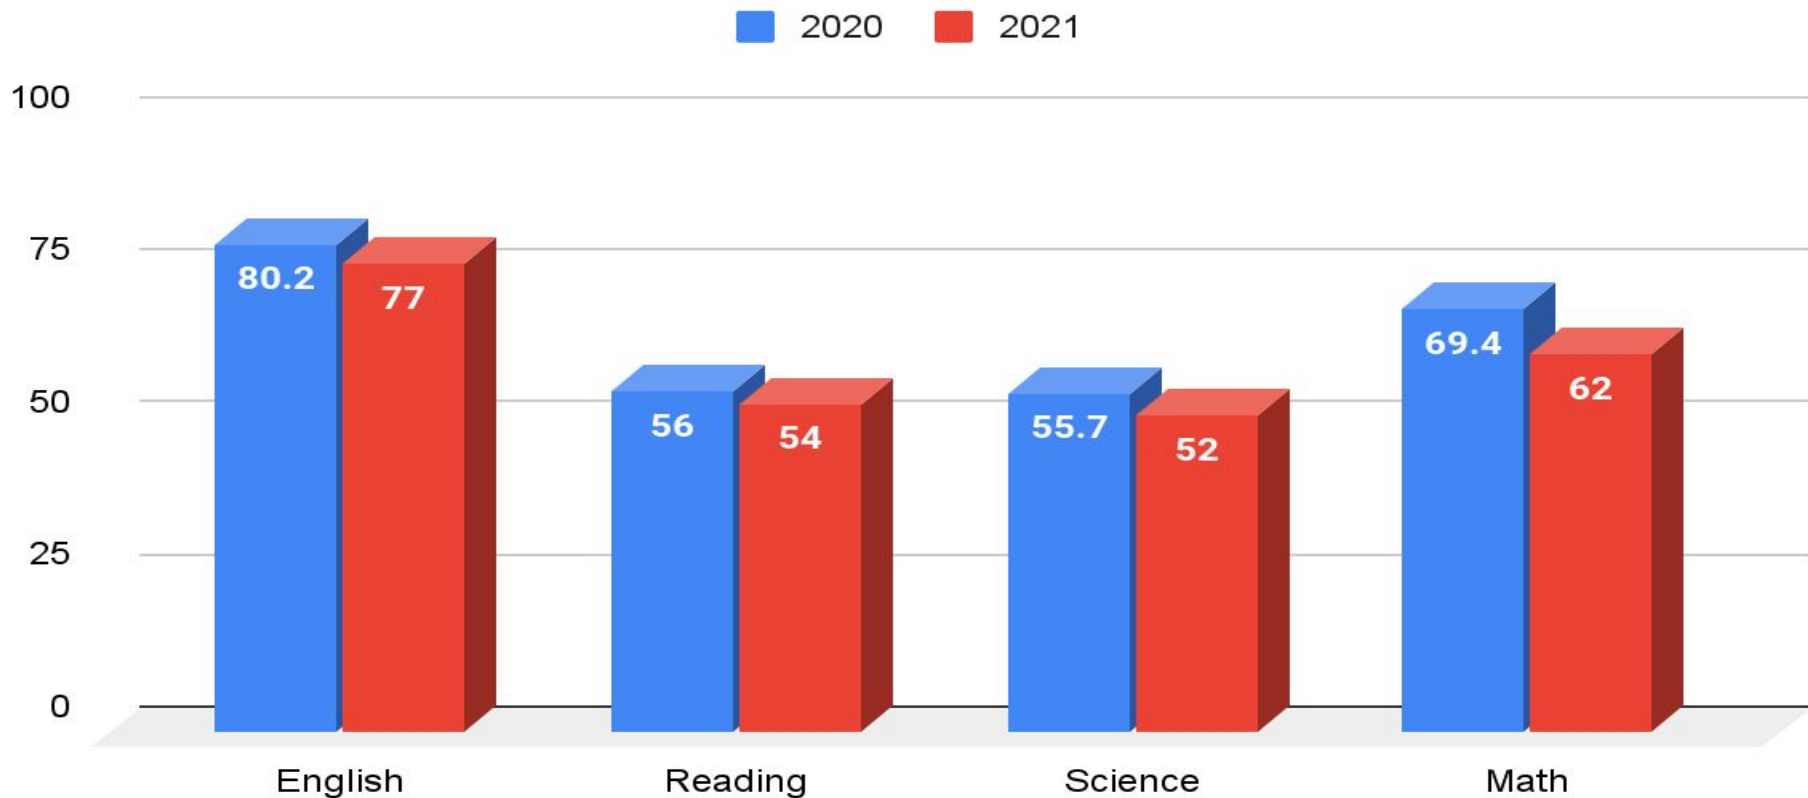

East Hills - 6th Grade ASPIRE