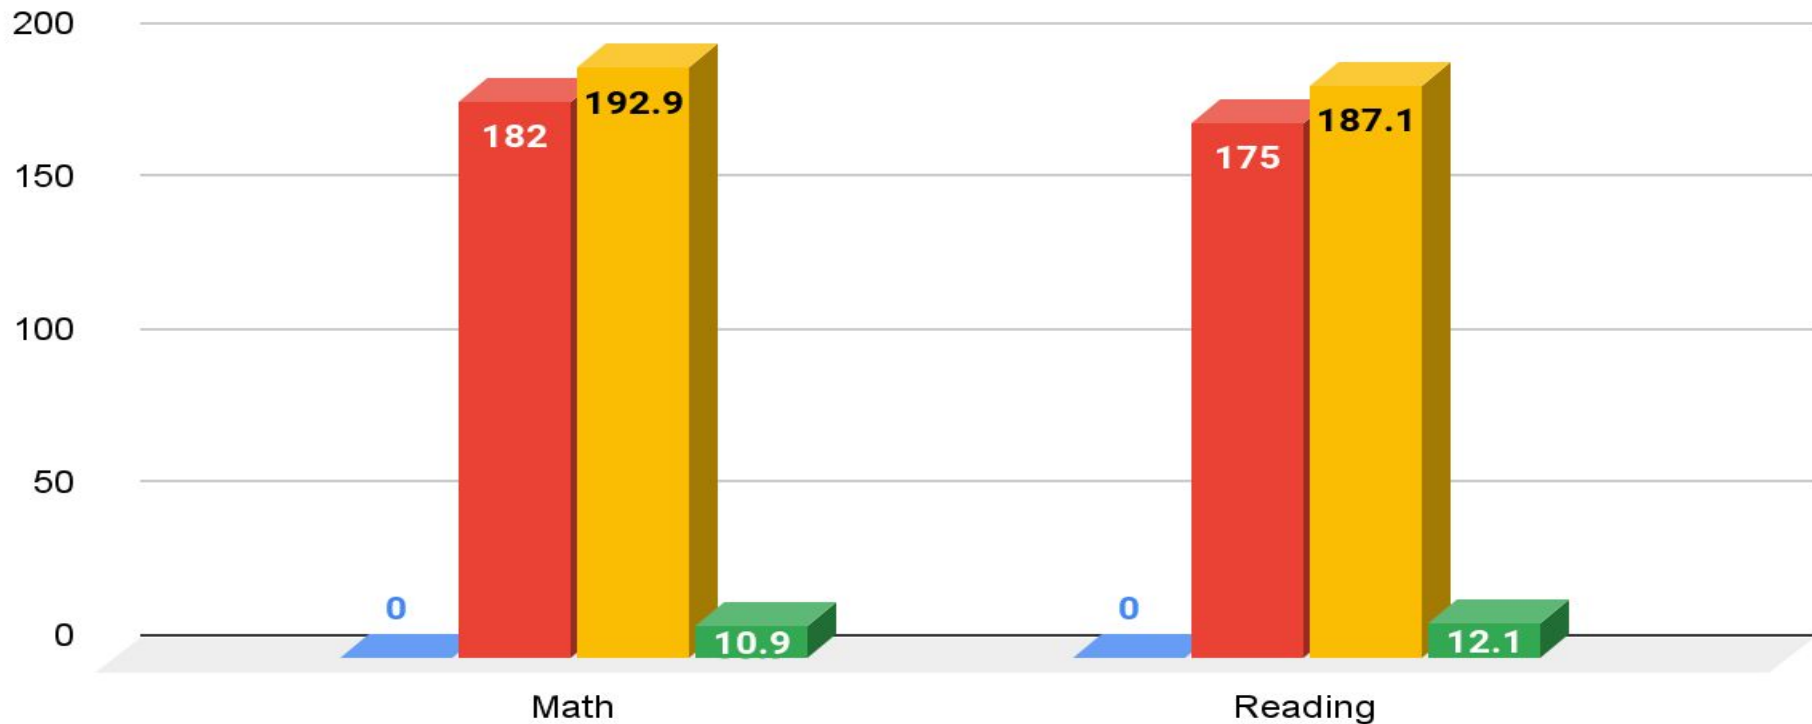

East Pointe 2nd Grade Cohort

COVID 1st Grade 2nd Grade Growth