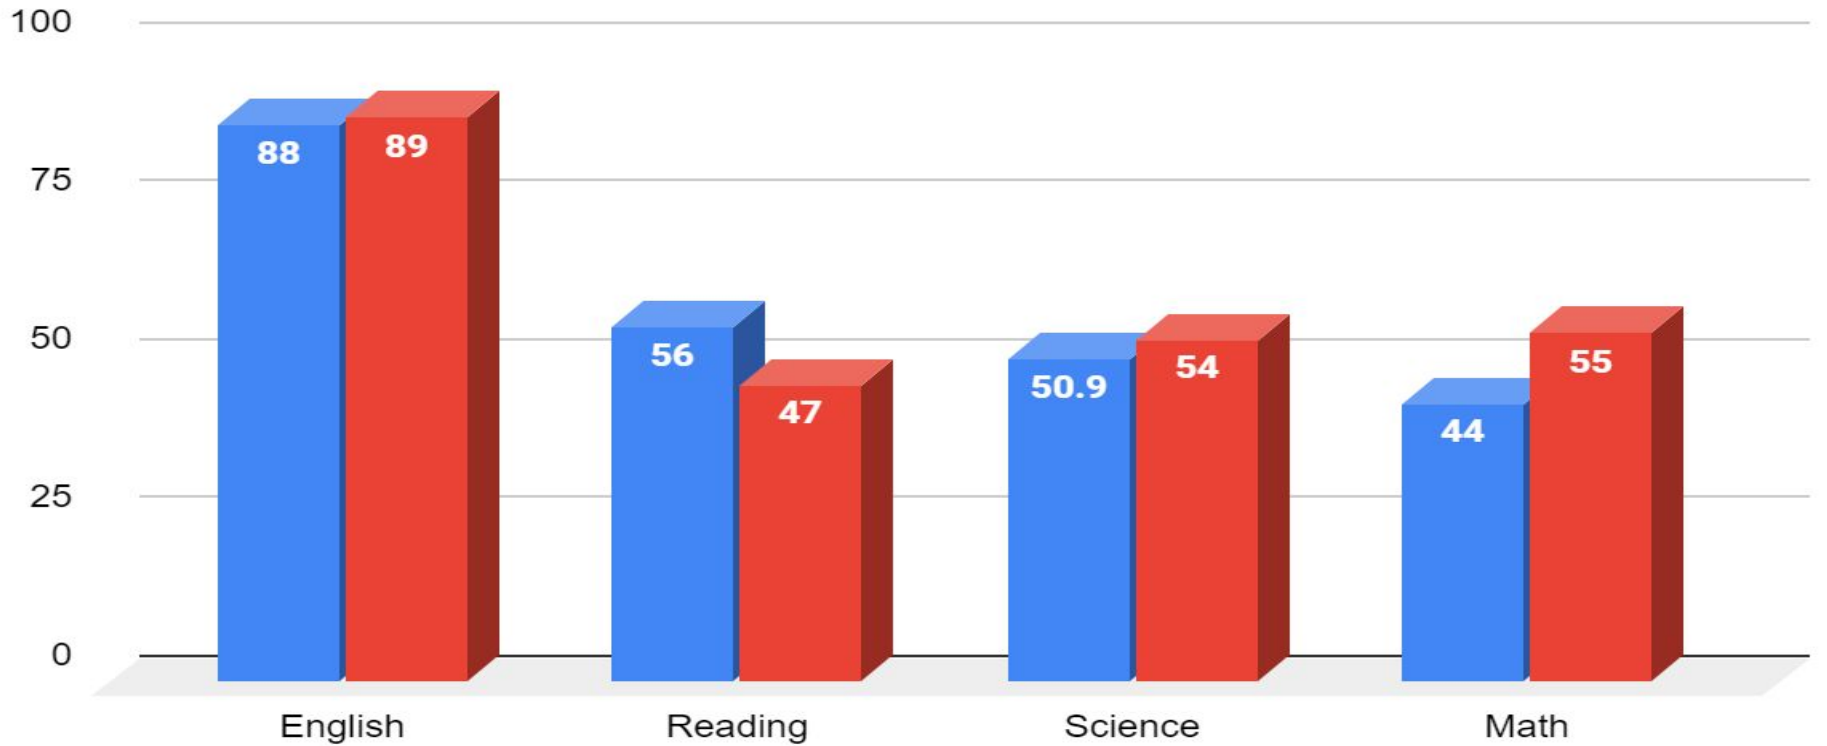

GJHS - 7th Grade ASPIRE

2021 2022