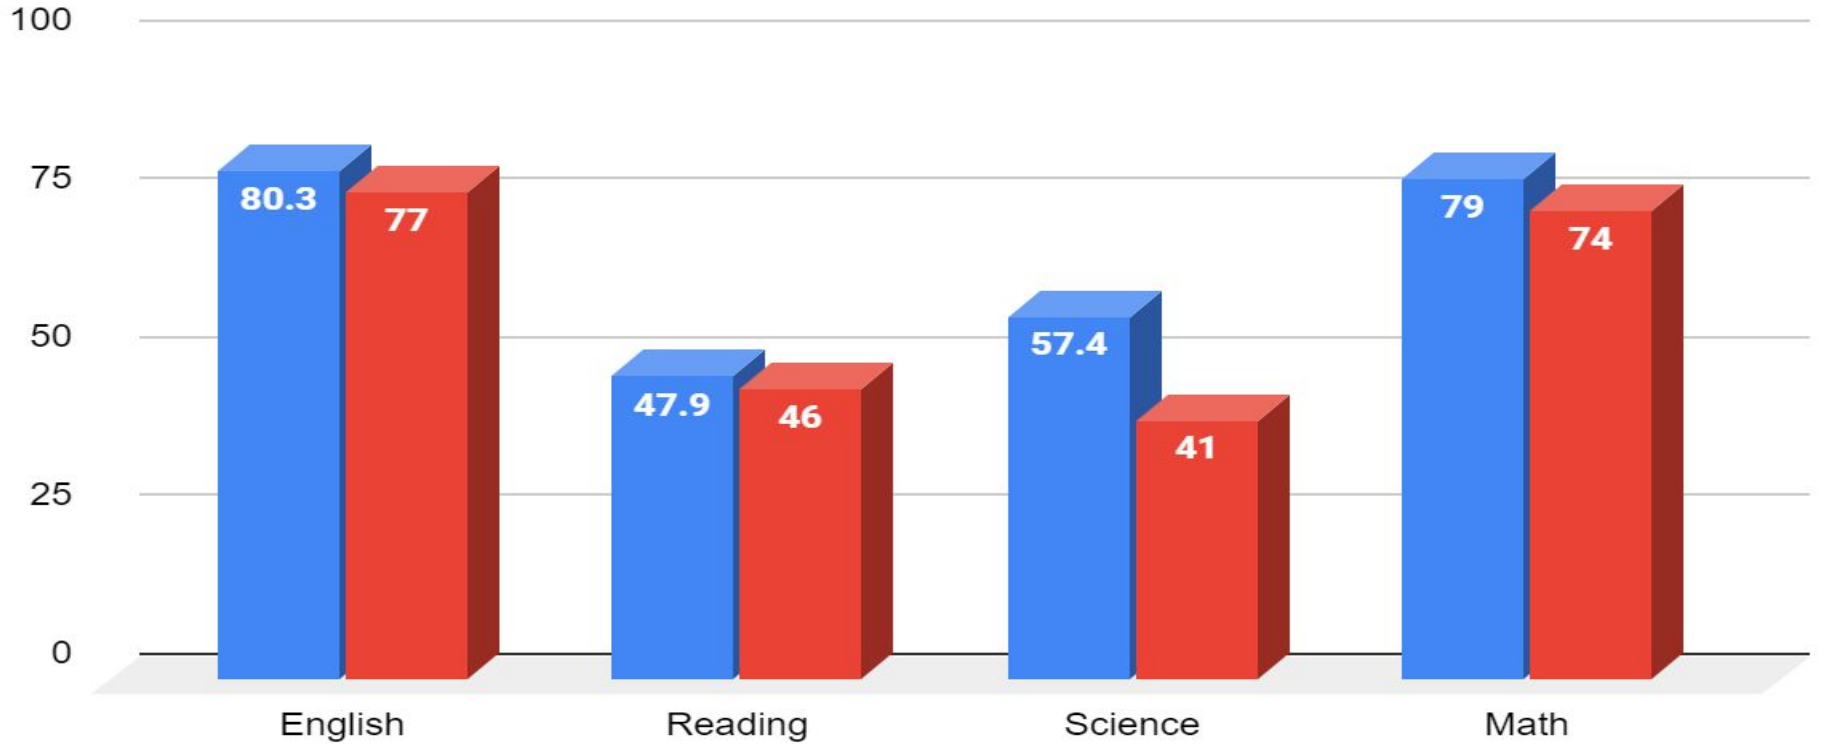

East Pointe - 3rd Grade ASIRE

2020 2021