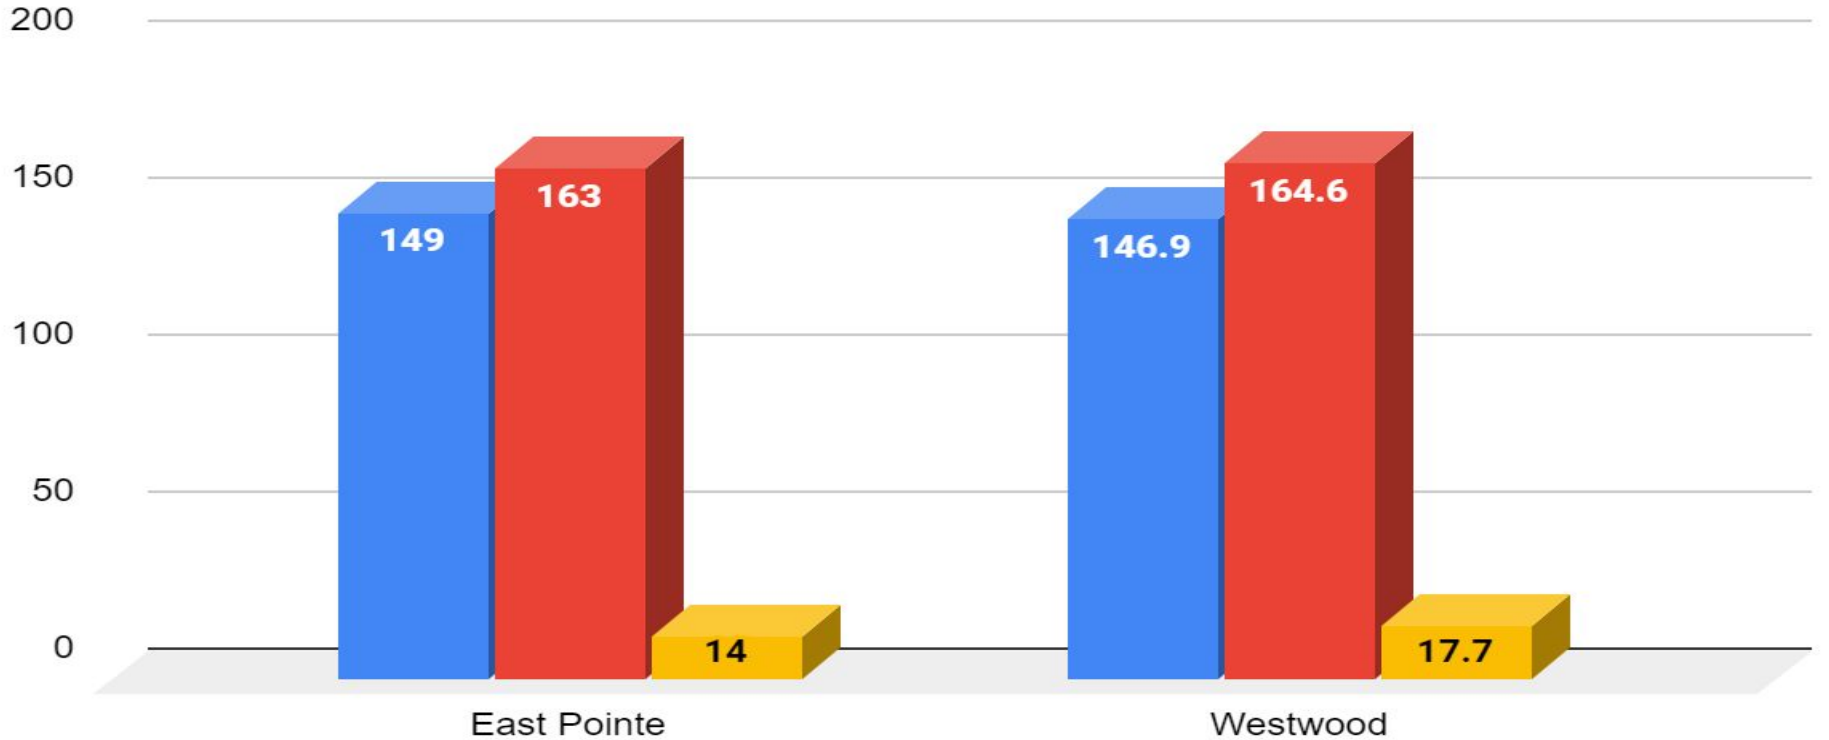

Kindergarten Math NWEA (17.54)

■ Fall 2021 ■ Spring 2022 ■ Growth