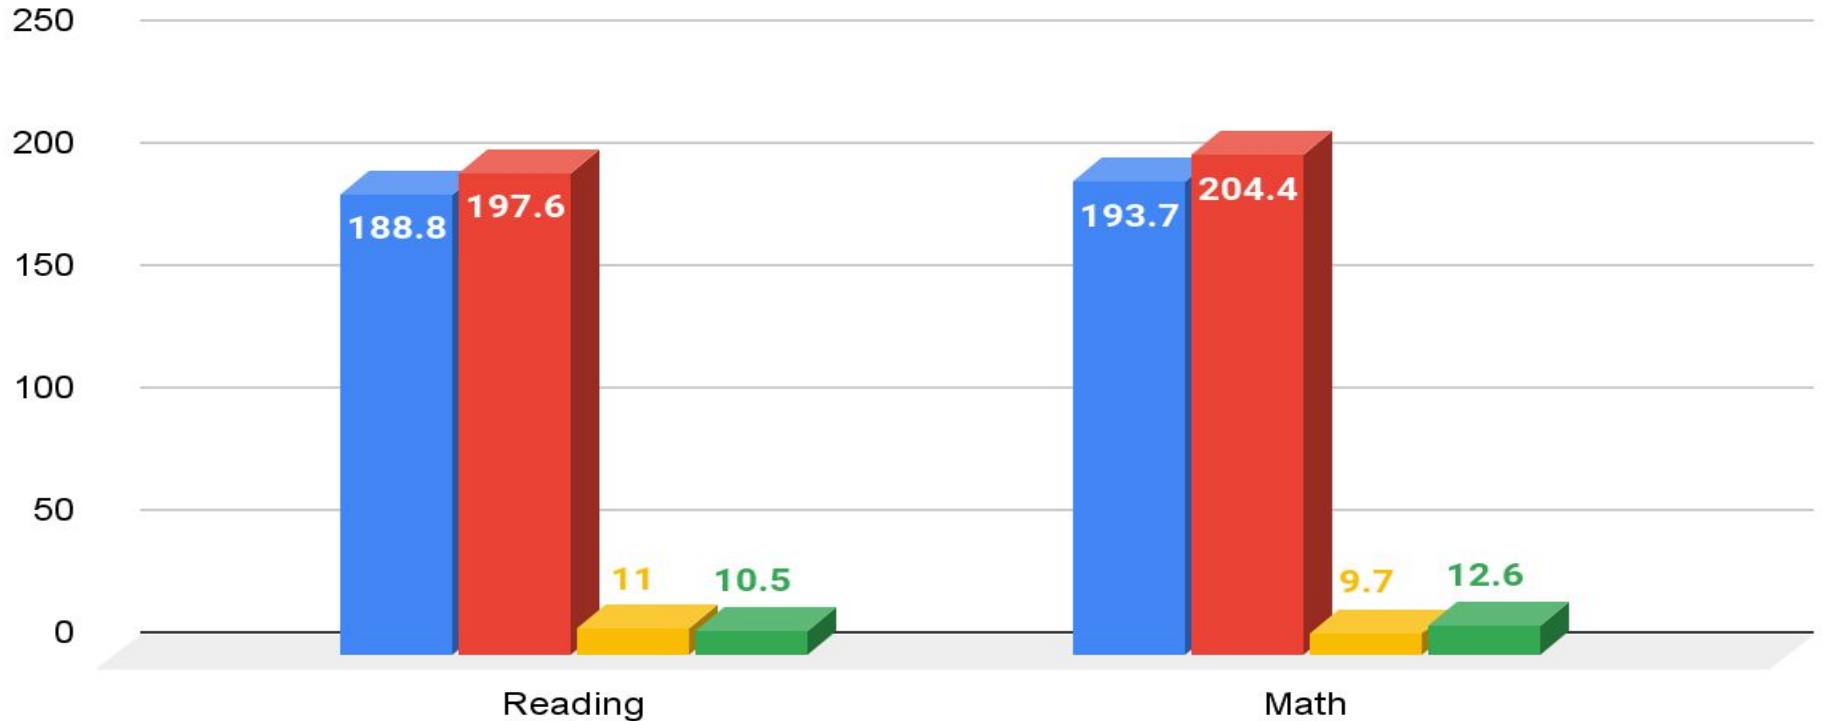

East Pointe 3rd Grade NWEA

■ Fall 2021 ■ Spring 2022 ■ Growth ■ Ex. Growth