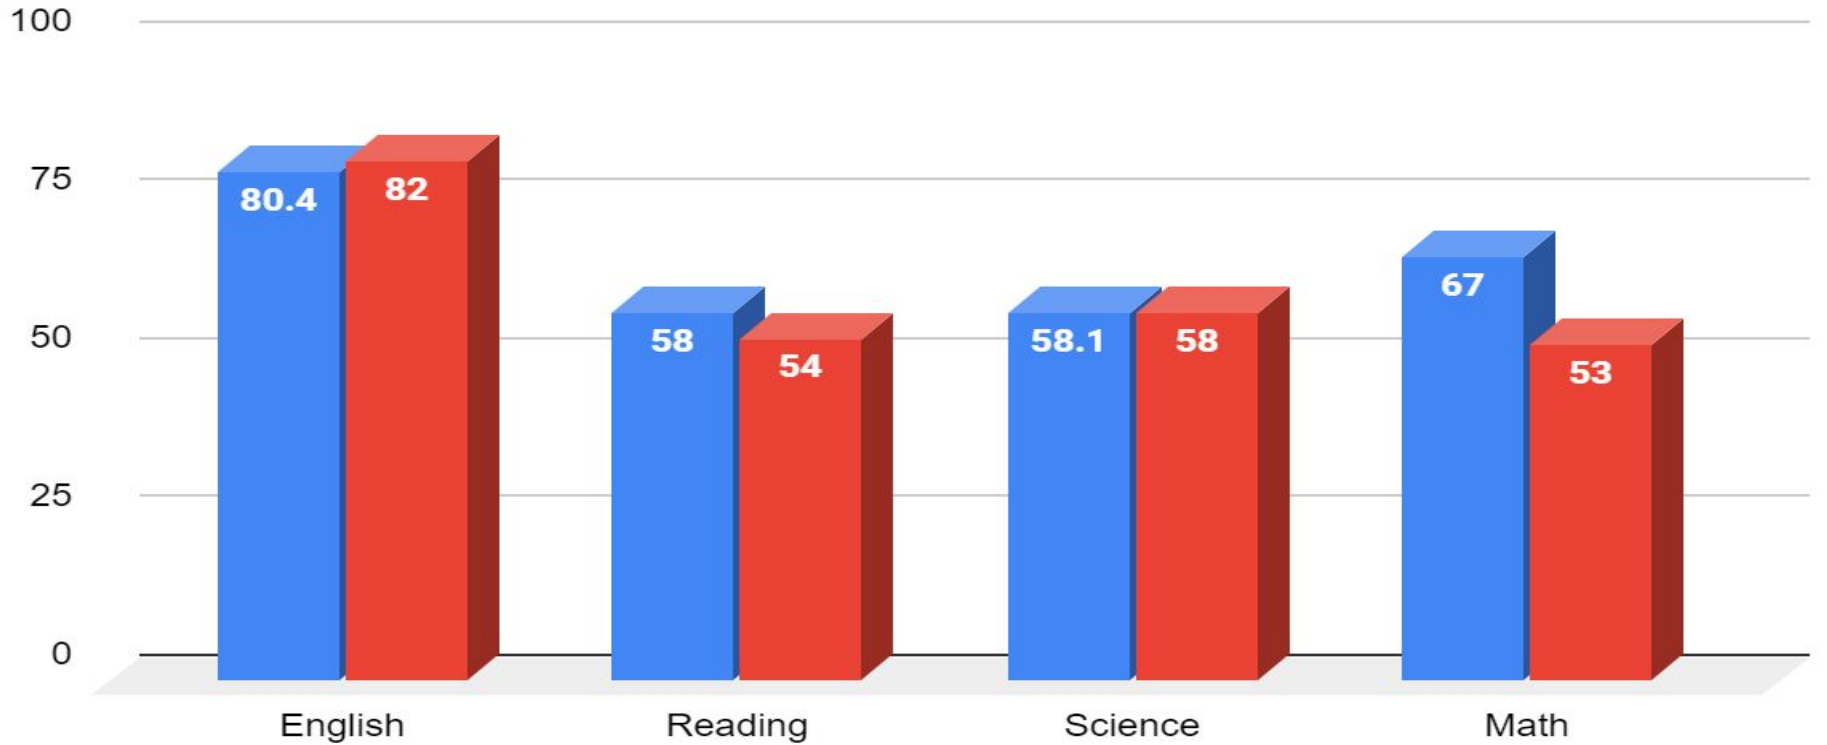

East Pointe - 4th Grade ASPIRE

2020 2021