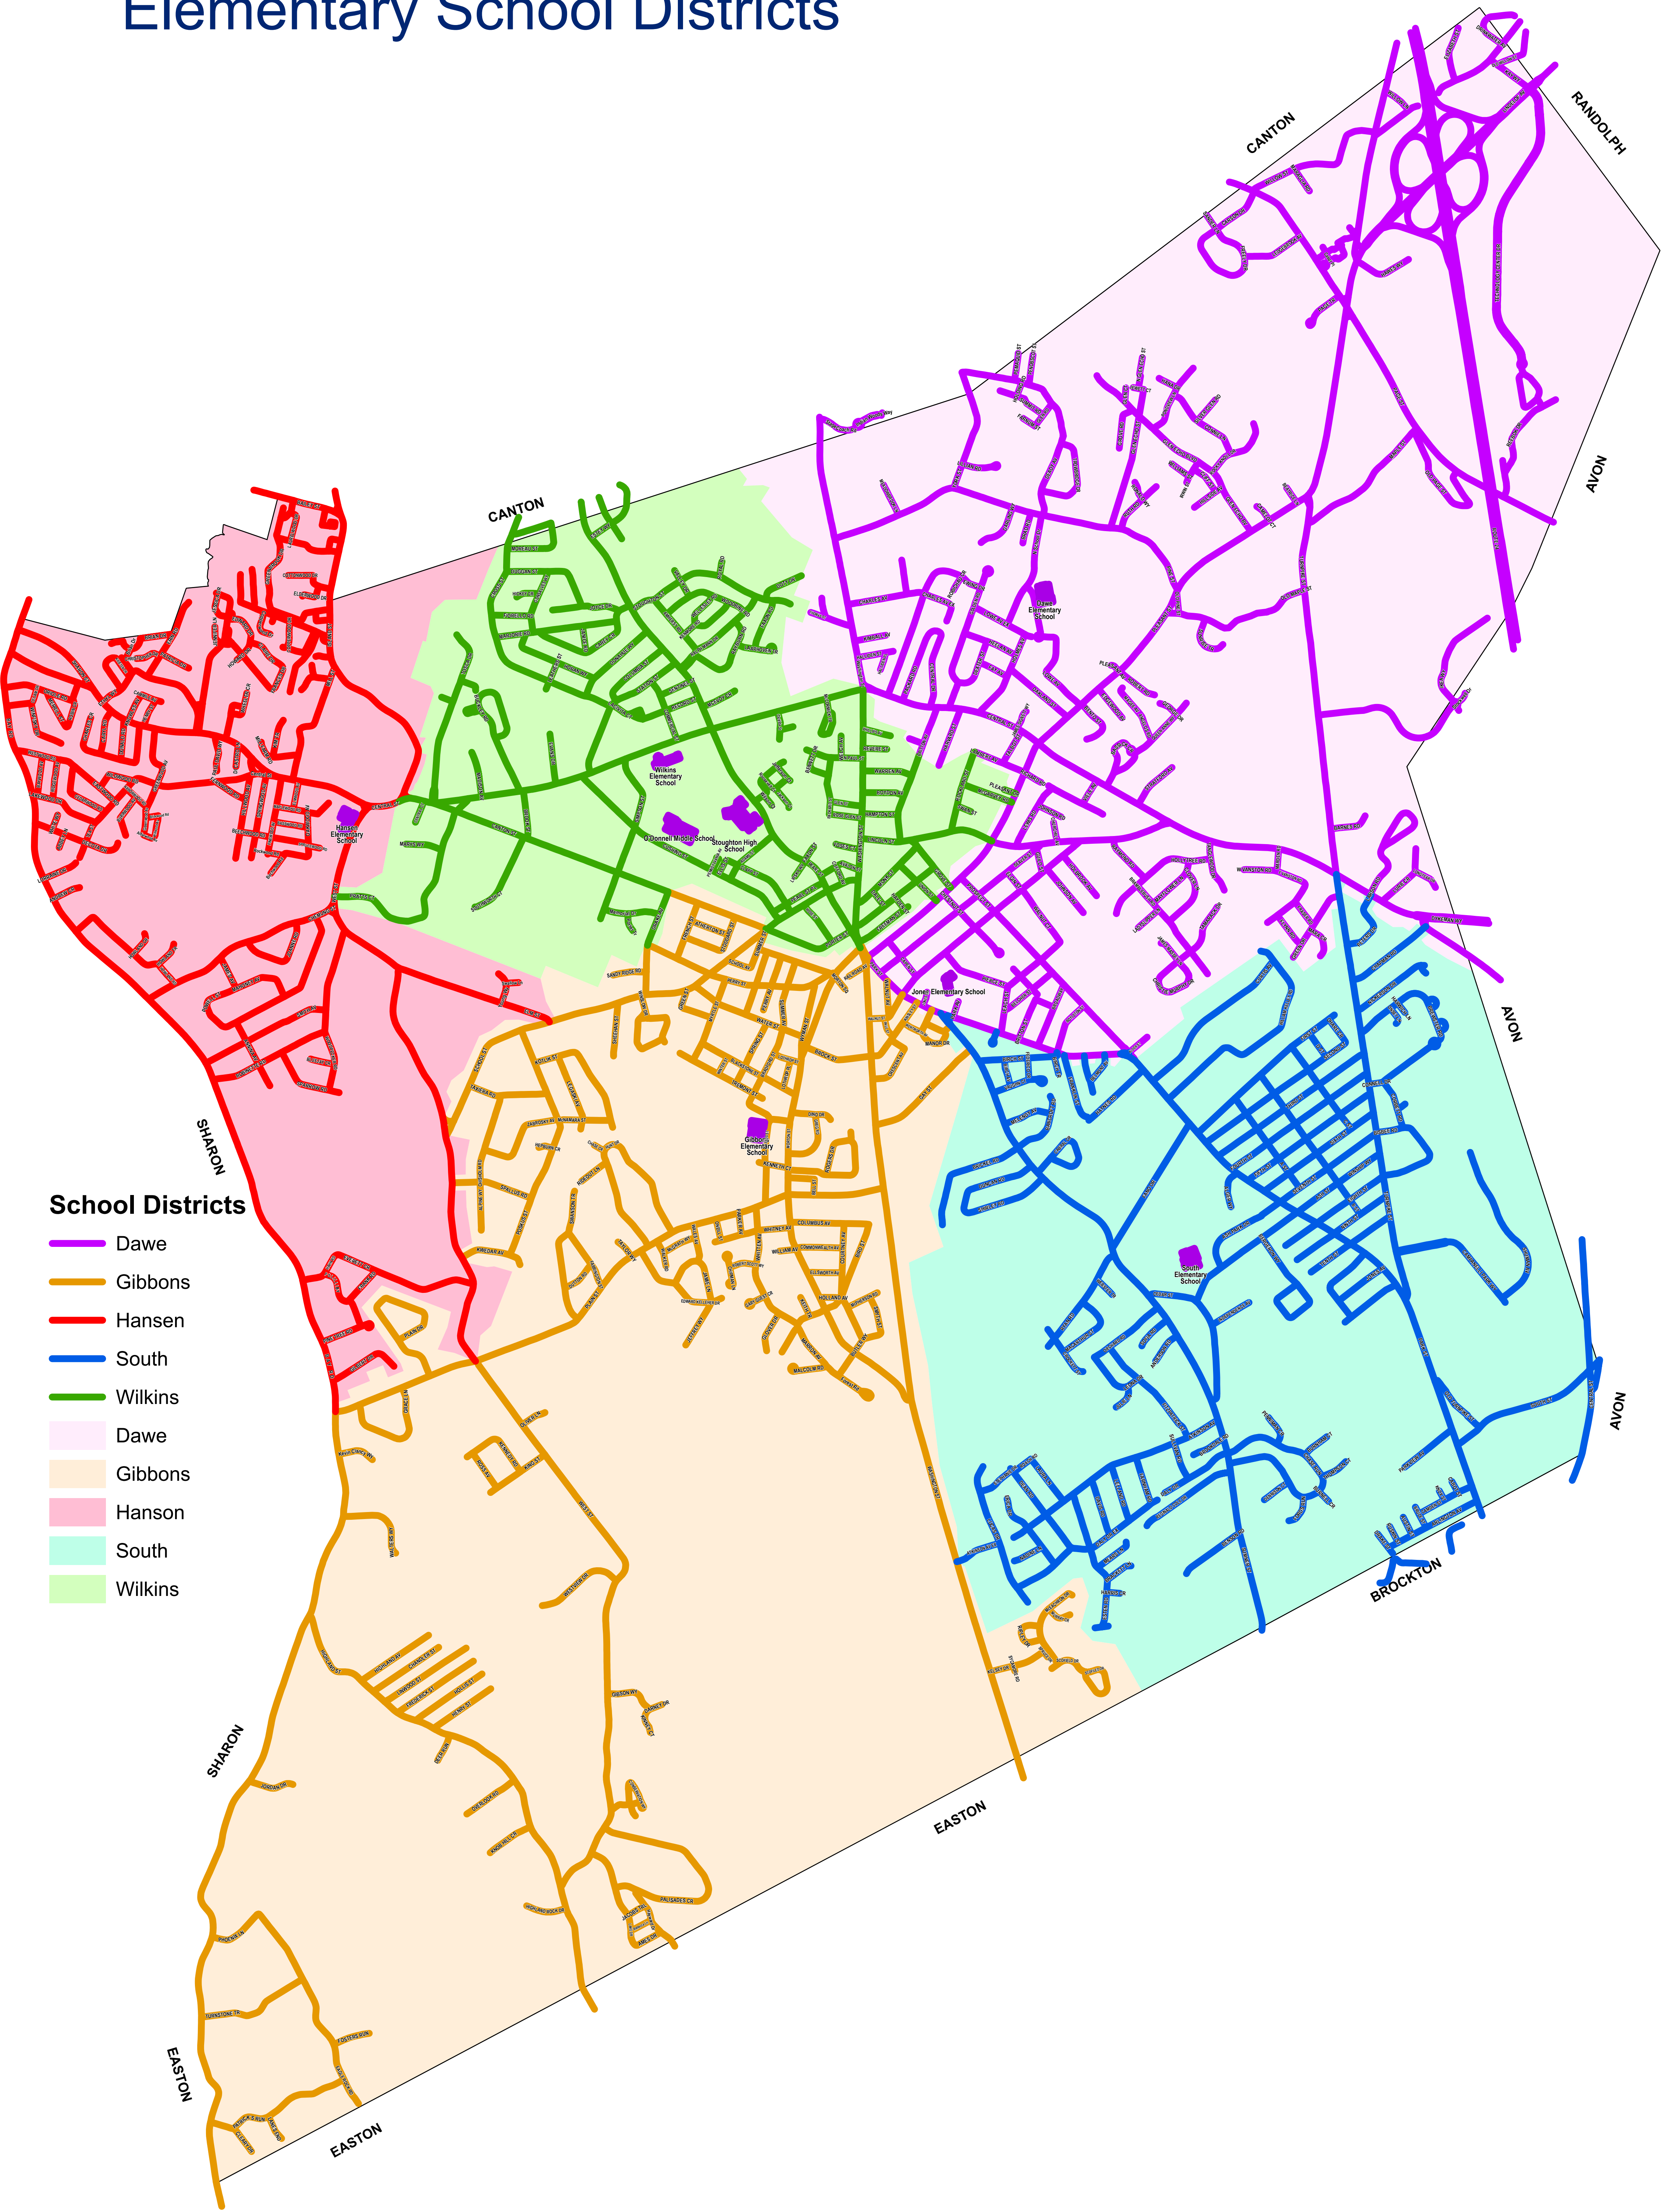

# Town of Stoughton Elementary School Districts

### School Districts

- Dawe
- Gibbons
- Hansen
- South
- Wilkins
- Dawe
- Gibbons
- Hanson
- South
- Wilkins