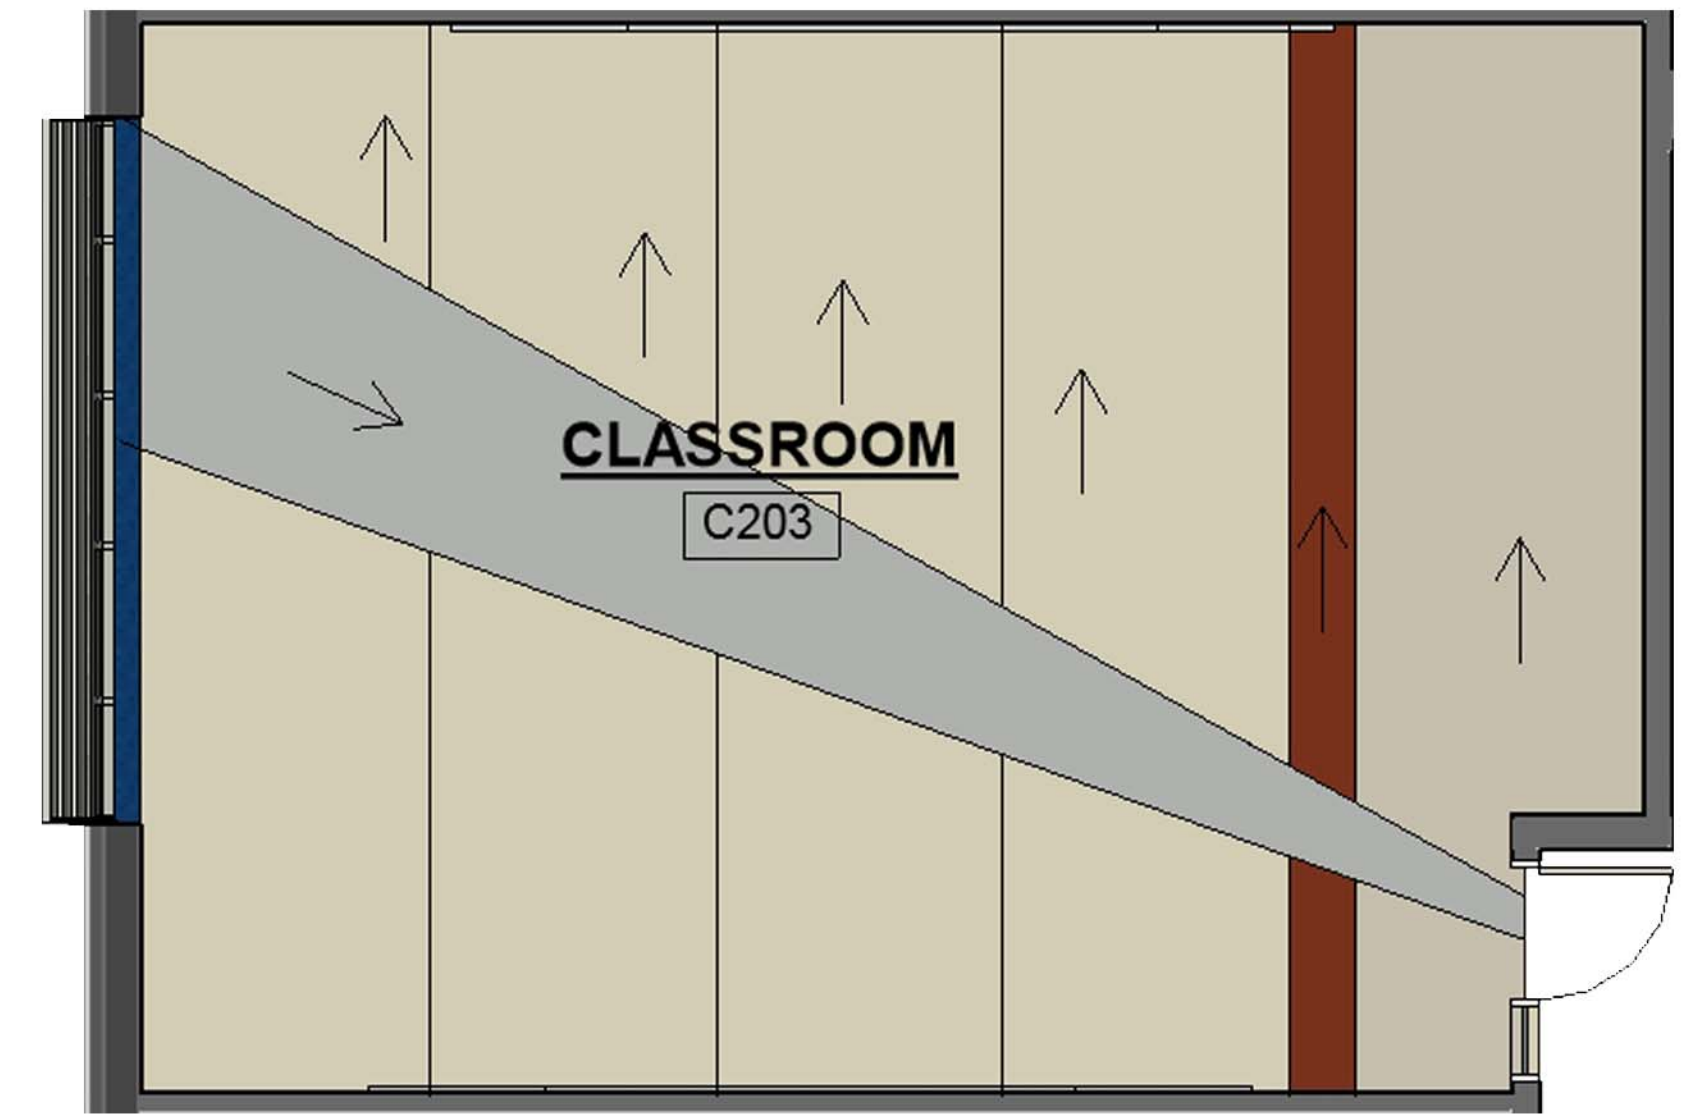

CLASSROOM RENDERING

CLASSROOM FLOOR PLAN

SCIENCE LAB FLOOR PLAN

															
L-1 ROSATO #312035	L-2 BARLEY #270735	L-3 DOVE GREY #262135	L-3 HENNA #320335	LIN-1 CARIBBEAN #3038	LIN-2 BARLEY 2707	LIN-3 CONCRETE #3136	LIN-6 RUST #2767	LIN-7 SAHARA #3174	S-1 CONCRETE SLAB # 864	S-2 RAW IVORY #862	S-3 THUNDERHEAD #853	S-4 TIGER GLOW #257	SHERWIN WILLIAMS PAINT		
FORBO REAL SHEET MARMOLEUM/DECIBEL SHEET MARMOLEUM												JOHNSONITE IQ OPTIMA ACOUSTIFLOR SHEET VINYL			