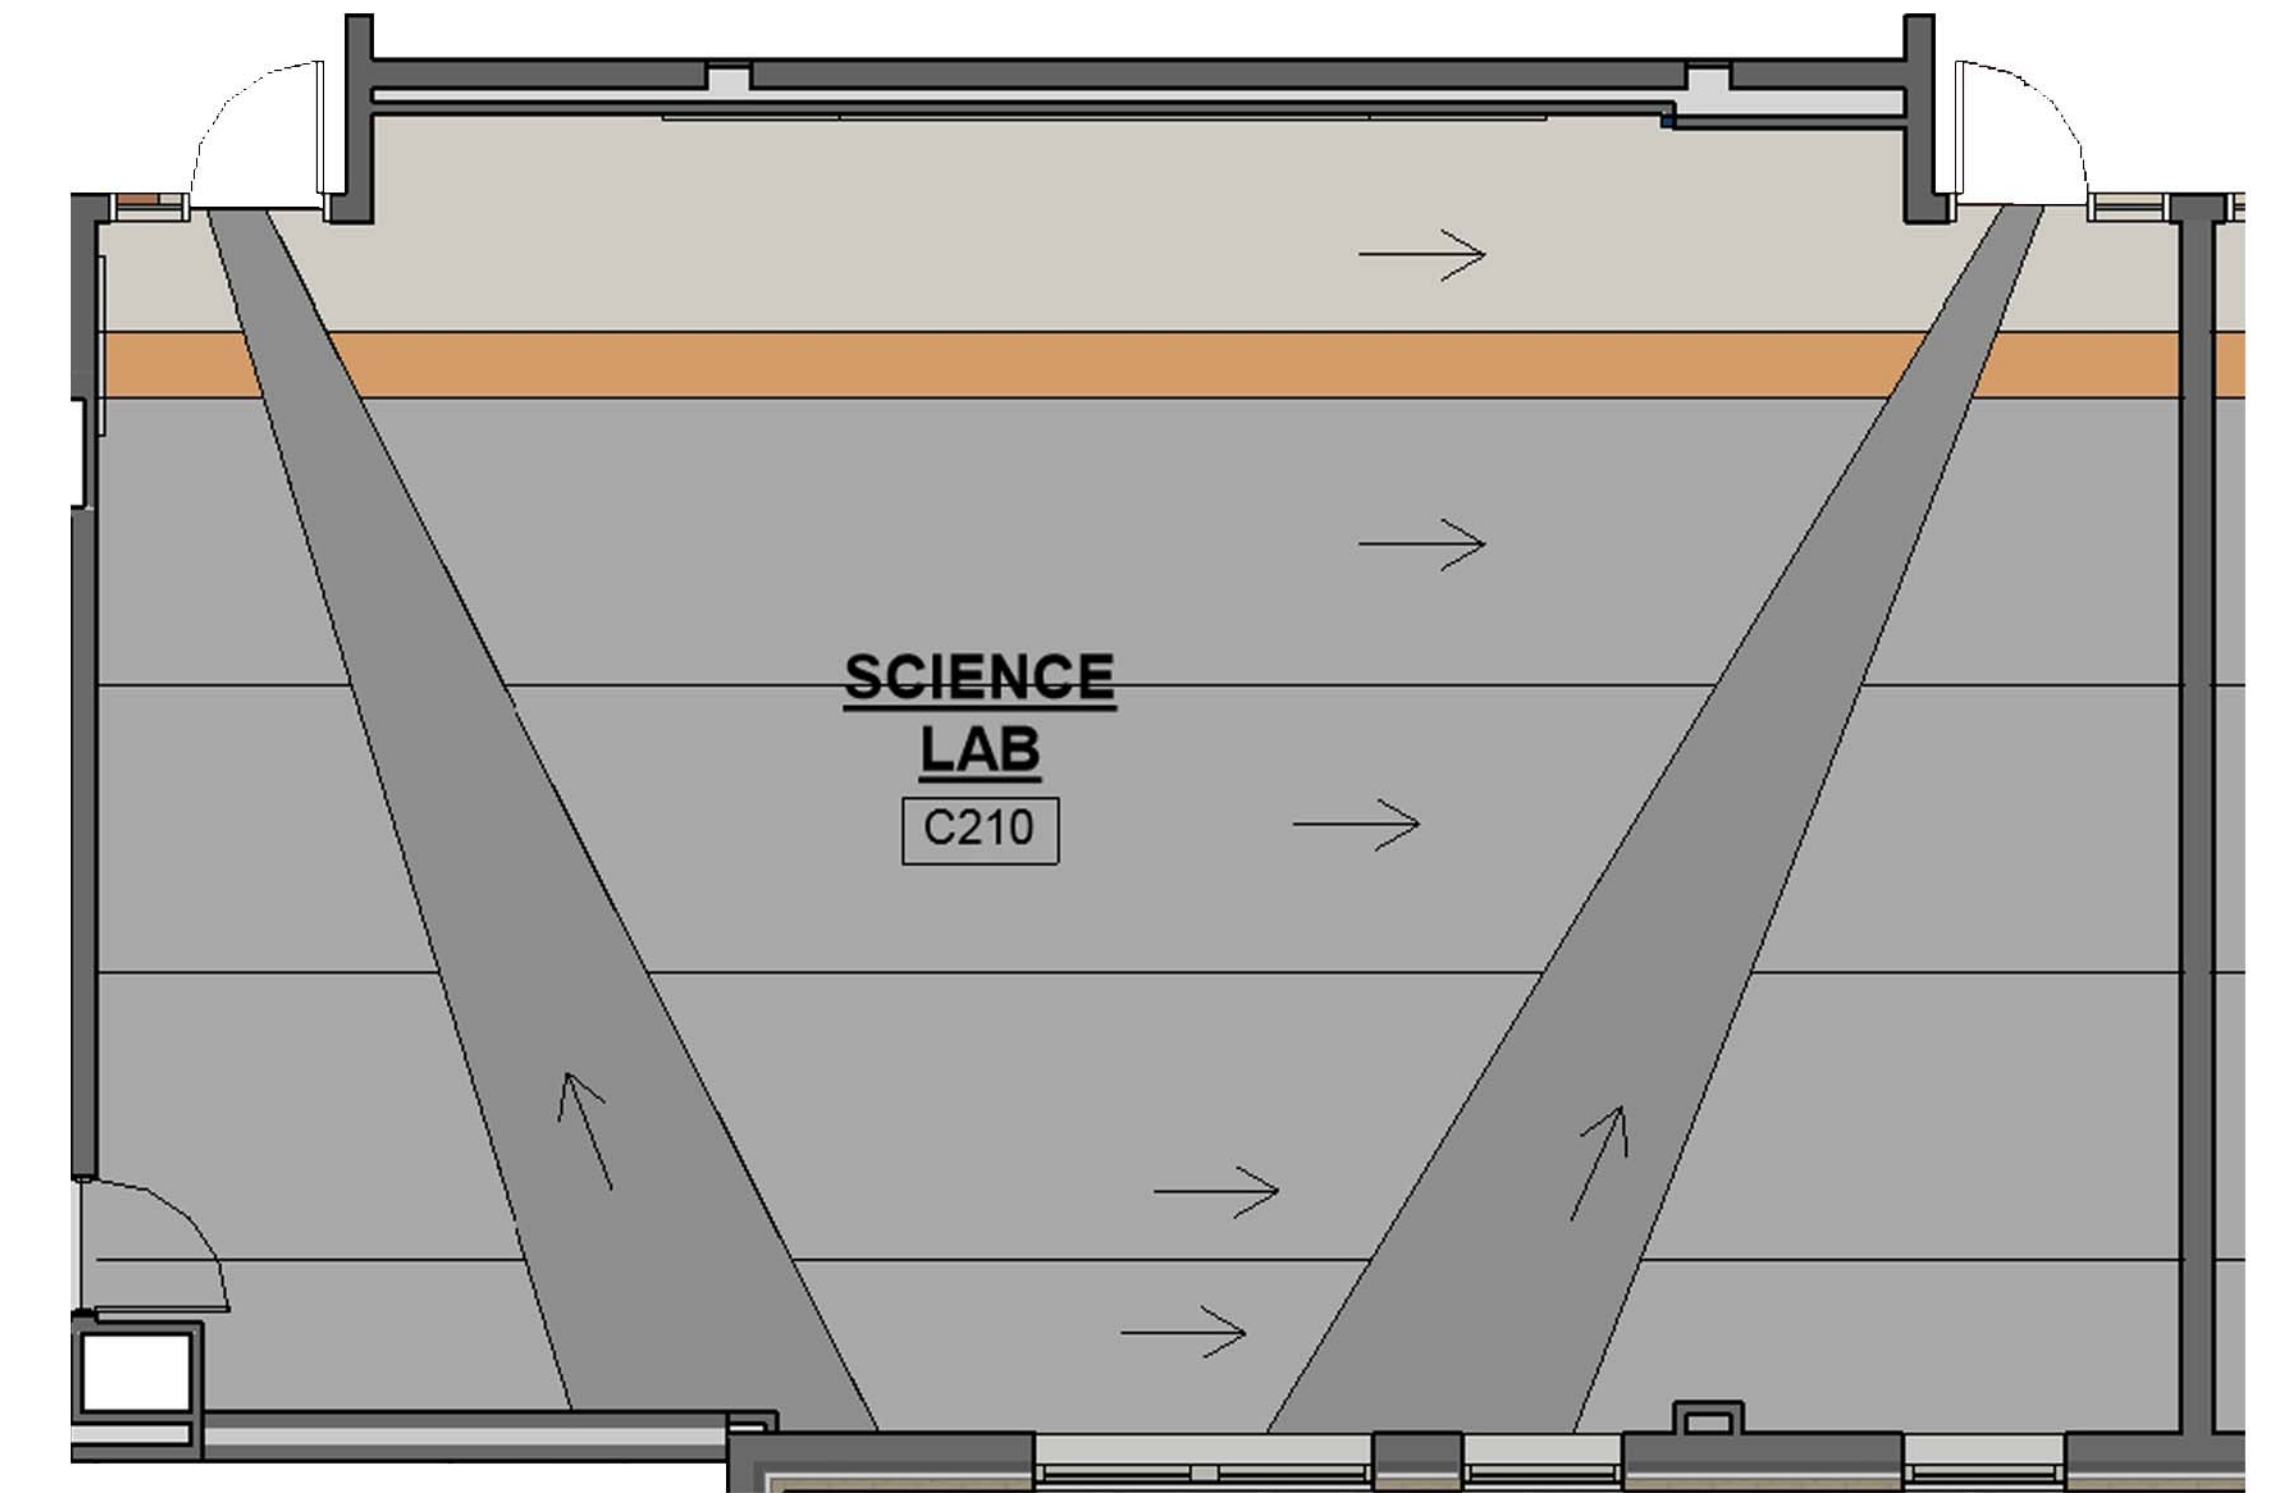

CLASSROOM RENDERING

CLASSROOM FLOOR PLAN

SCIENCE LAB FLOOR PLAN

															
L-1 ROSATO #312035	L-2 BARLEY #270735	L-3 DOVE GREY #262135	L-3 HENNA #320335	LIN-1 CARIBBEAN #3038	LIN-2 BARLEY 2707	LIN-3 CONCRETE #3136	LIN-6 RUST #2767	LIN-7 SAHARA #3174	S-1 CONCRETE SLAB # 864	S-2 RAW IVORY #862	S-3 THUNDERHEAD #853	S-4 TIGER GLOW #257	SHERWIN WILLIAMS PAINT		
FORBO REAL SHEET MARMOLEUM/DECIBEL SHEET MARMOLEUM												JOHNSONITE IQ OPTIMA ACOUSTIFLOR SHEET VINYL			