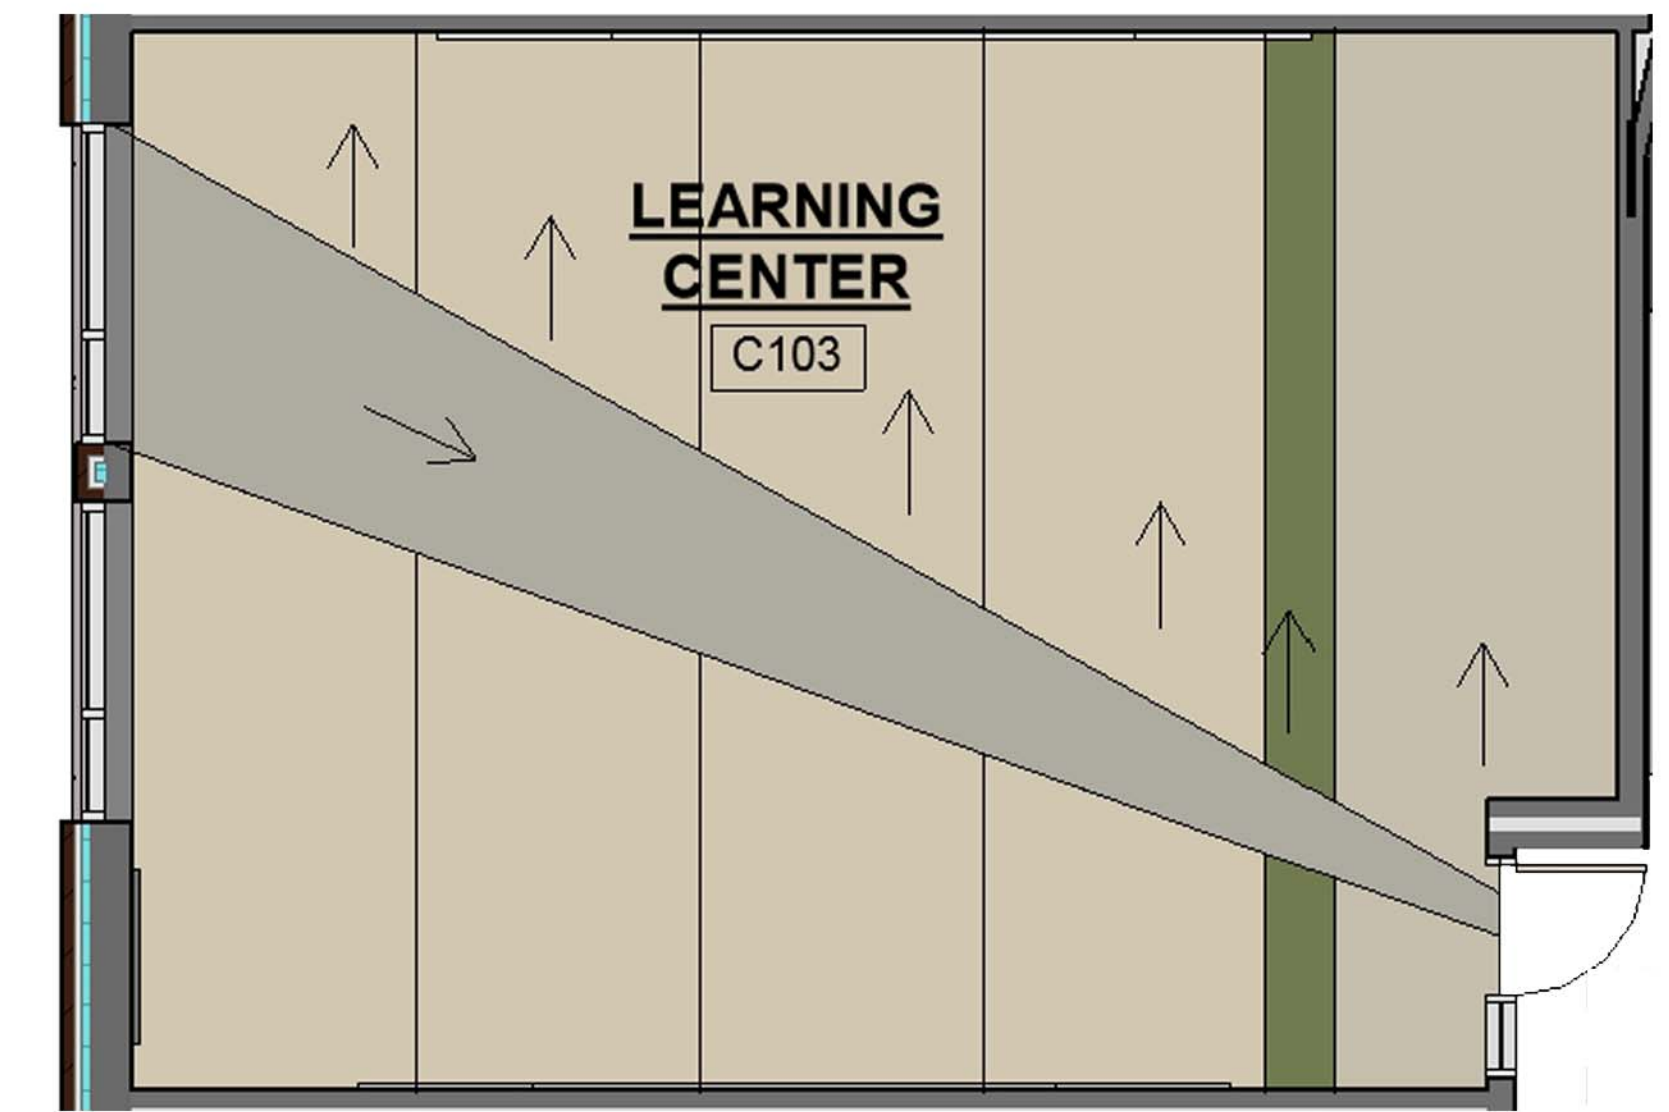

CLASSROOM RENDERING

CLASSROOM FLOOR PLAN

SCIENCE LAB FLOOR PLAN

LIN-1 CARIBBEAN #3038 LIN-2 HIMALAYA #3141 LIN-3 CONCRETE #3136 LIN-4 / LIN-7 PINE FOREST #3255 LIN-6 WILLOW #3240

FORBO REAL SHEET MARMOLEUM

SV-1 THUNDERHEAD #853 SV-2 RAW IVORY #862 SV-3 SIDEWALK #866 SV-4 TURF #836

JOHNSONITE iQ OPTIMA SHEET VINYL

SHERWIN WILLIAMS PAINT