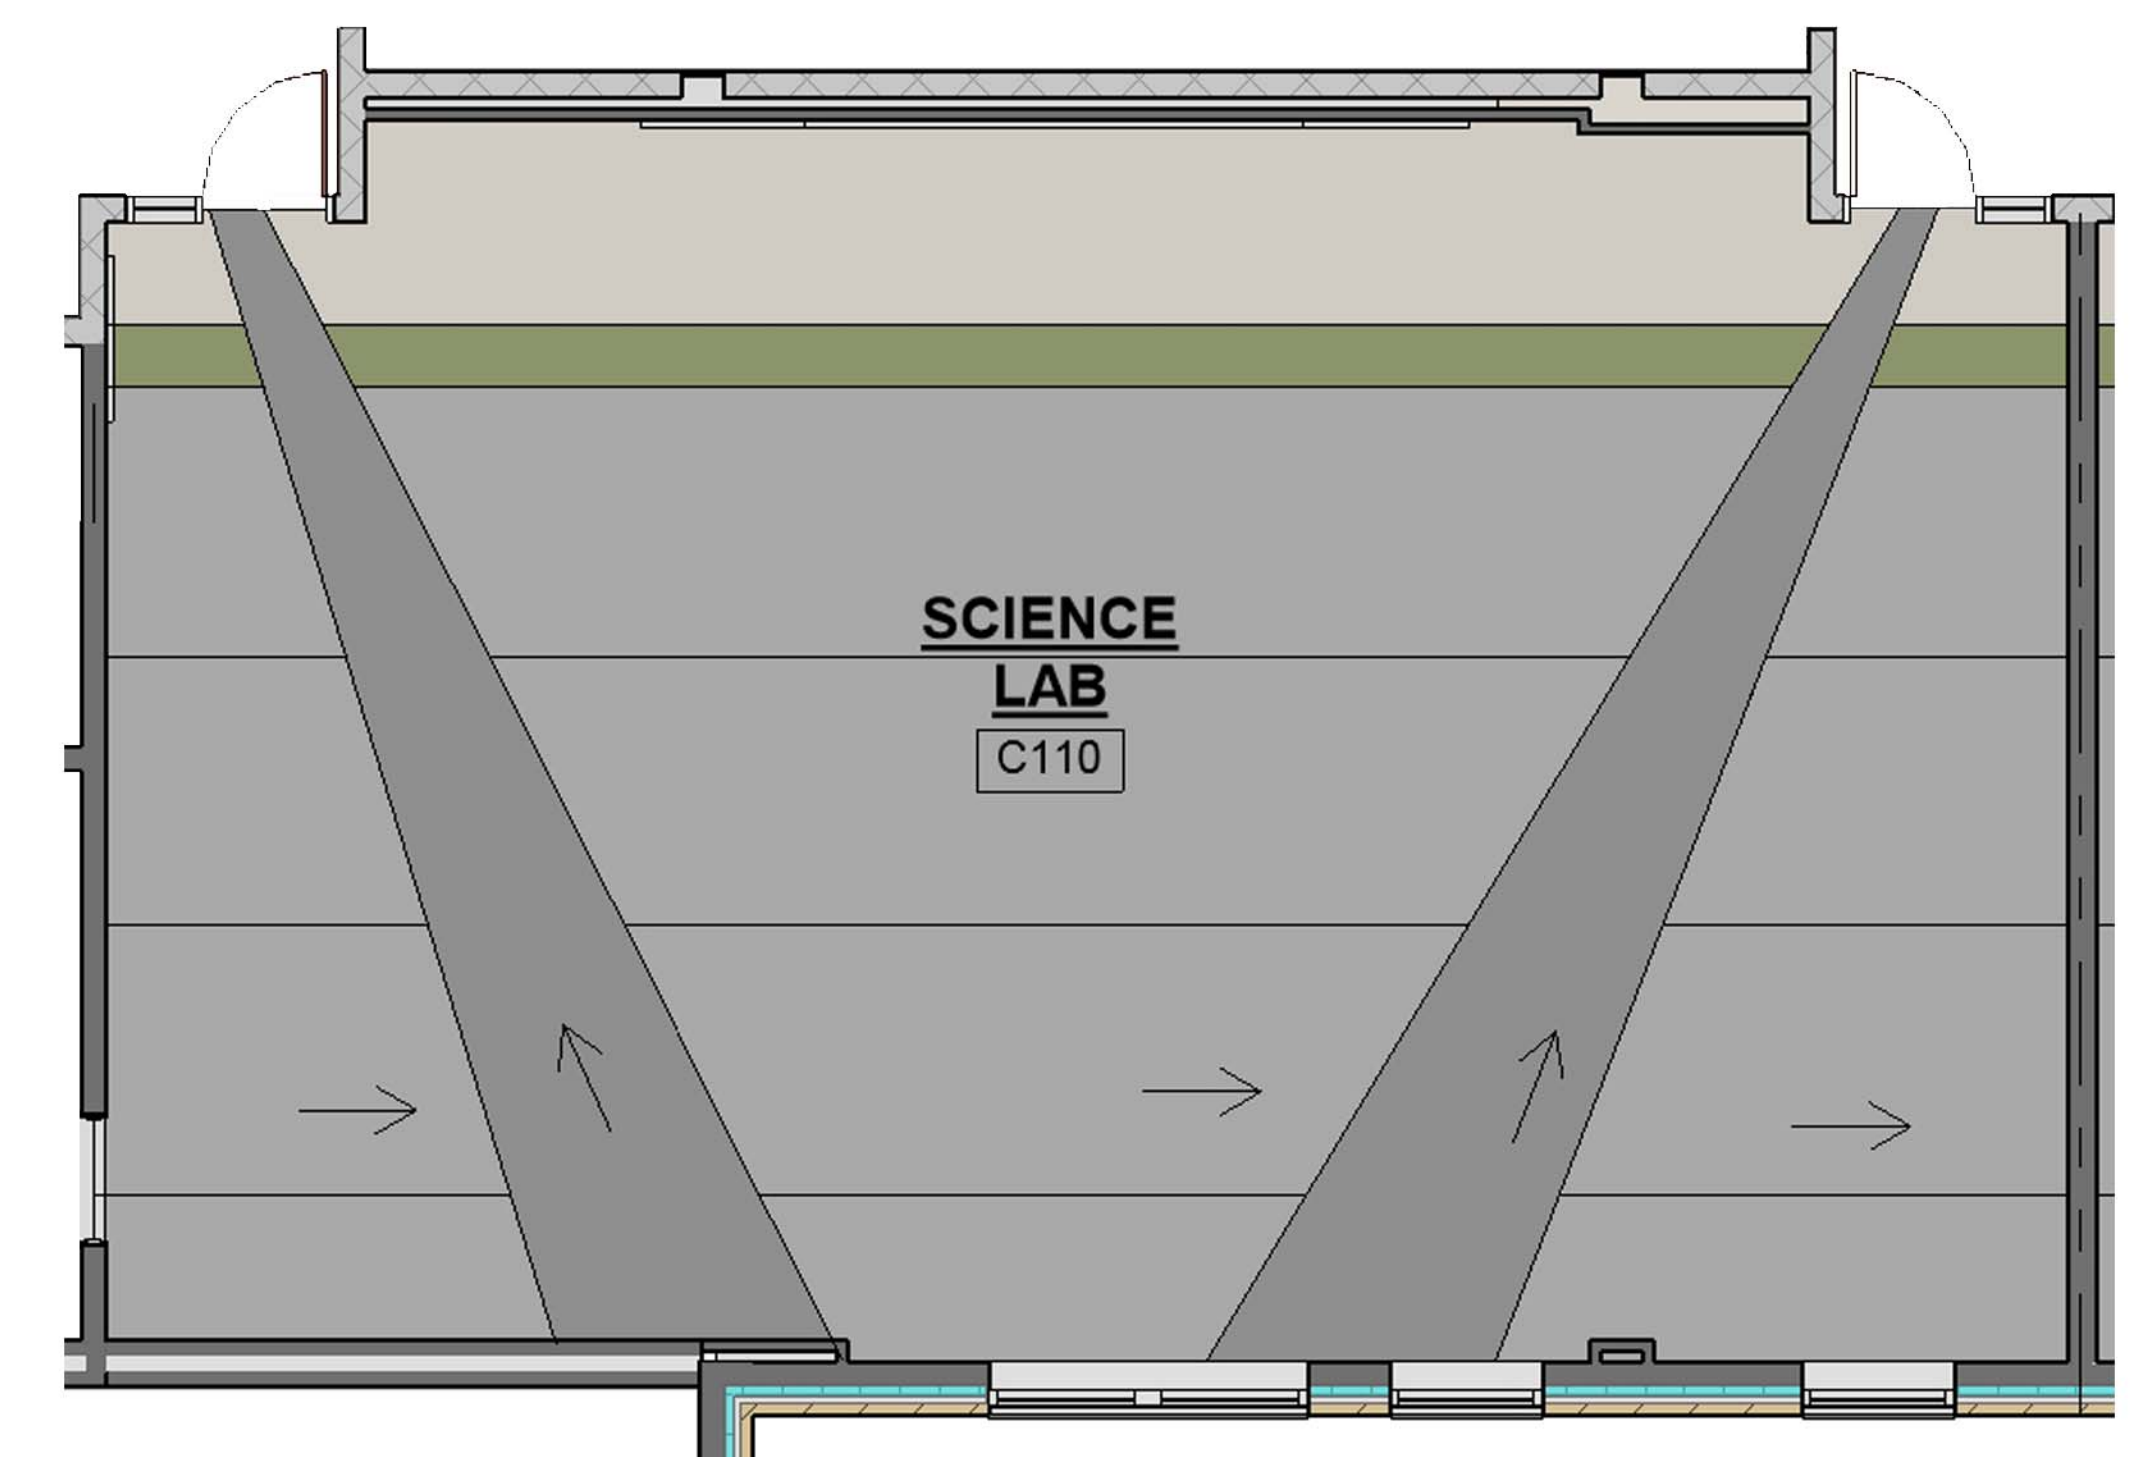

CLASSROOM RENDERING

CLASSROOM FLOOR PLAN

SCIENCE LAB FLOOR PLAN

LIN-1 CARIBBEAN #3038 LIN-2 HIMALAYA #3141 LIN-3 CONCRETE #3136 LIN-4 / LIN-7 PINE FOREST #3255 LIN-6 WILLOW #3240

FORBO REAL SHEET MARMOLEUM

SV-1 THUNDERHEAD #853 SV-2 RAW IVORY #862 SV-3 SIDEWALK #866 SV-4 TURF #836

JOHNSONITE iQ OPTIMA SHEET VINYL

SHERWIN WILLIAMS PAINT