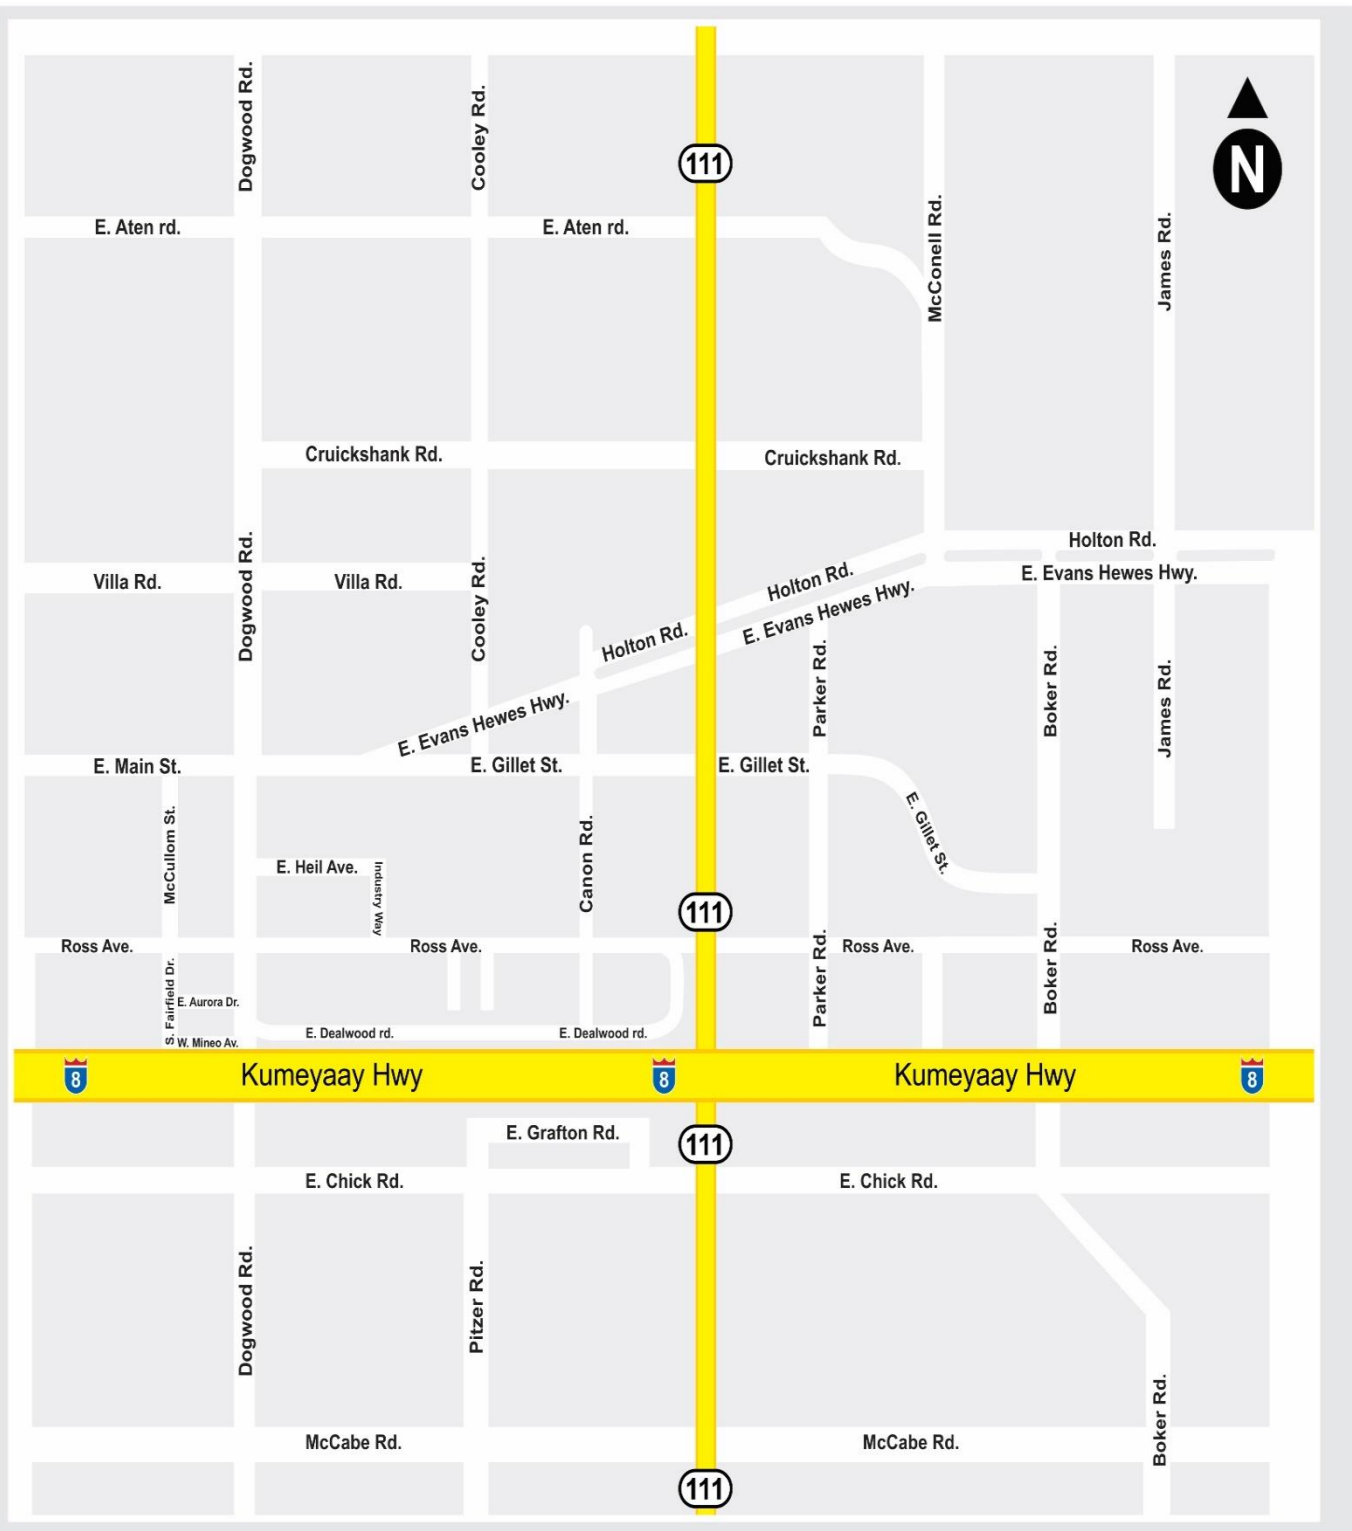

Back to School 4:00 pm

2023 - 2024

YELLOW ROUTE

ASES Route

	Leave School	5:00 pm
1.	498 Ross Rd.	5:04 pm
2.	KOA	5:09 pm
3.	2051 Fairfield	5:16 pm
4.	219 Aurora Rd.	5:19 pm
5.	1784 Citrus	5:23 pm
6.	Cannon@ Palmitas	5:26 pm
7.	292 Gillett	5:28 pm
8.	276 Gillett	5:29 pm
9.	230 Gillett	5:30 pm
10.	307 Evan Hewes	5:33 pm
	Back to School	5:40 pm

2023 - 2024

YELLOW ROUTE

Upper Grades

Thursday 1st PM ROUTE

Leave School 1:30 pm

- | | | |
|-----|------------------|---------|
| 1. | 498 Ross Rd. | 1:34 pm |
| 2. | KOA | 1:37 pm |
| 3. | 350 Dealwood | 1:39 pm |
| 4. | 304 Dealwood | 1:40 pm |
| 5. | 248 Dealwood | 1:41 pm |
| 6. | 2051 Fairfield | 1:46 pm |
| 7. | 219 Aurora Rd. | 1:49 pm |
| 8. | 399 Aurora Rd. | 1:50 pm |
| 9. | 1752 Basscove | 1:54 pm |
| 10. | Cannon@ Palmitas | 1:57 pm |
| 11. | 292 Gillett | 1:59 pm |
| 12. | 276 Gillett | 2:00 pm |
| 13. | 230 Gillett | 2:01 pm |
| 14. | Cooley | 2:02 pm |
| 15. | 1003 Gillett | 2:05 pm |
| 16. | 286 Neil Rd. | 2:08 pm |
| 17. | 268 Neil Rd. | 2:09 pm |
| 18. | 307 Evan Hewes | 2:11 pm |

Back to School 3:18 pm

2023 – 2024

YELLOW ROUTE

All Students MINIMUM DAY

Leave School 12:50 pm

1. 597 Gillett St. 12:57 pm
2. 498 Ross Rd. 1:01 pm
3. KOA 1:04 pm
4. 306 Dealwood 1:06 pm
5. 304 Dealwood 1:07 pm
6. 248 Dealwood 1:08 pm
7. 2051 Fairfield 1:13 pm
8. 219 Aurora Rd. 1:15 pm
9. 399 Aurora Rd. 1:16 pm
10. RV. Repair Park 1:17 pm
11. 1752 Basscove 1:22 pm
12. 1784 Citrus 1:24 pm
13. Cannon@ Palmitas 1:27 pm
14. 292 Gillett 1:29 pm
15. 276 Gillett 1:30 pm
16. 230 Gillett 1:31 pm
17. Cooley 1:32 pm
18. 1003 Gillett 1:35 pm
19. 286 Neil Rd. 1:38 pm
20. 268 Neil Rd. 1:39 pm
21. 307 Evan Hewes 1:41 pm