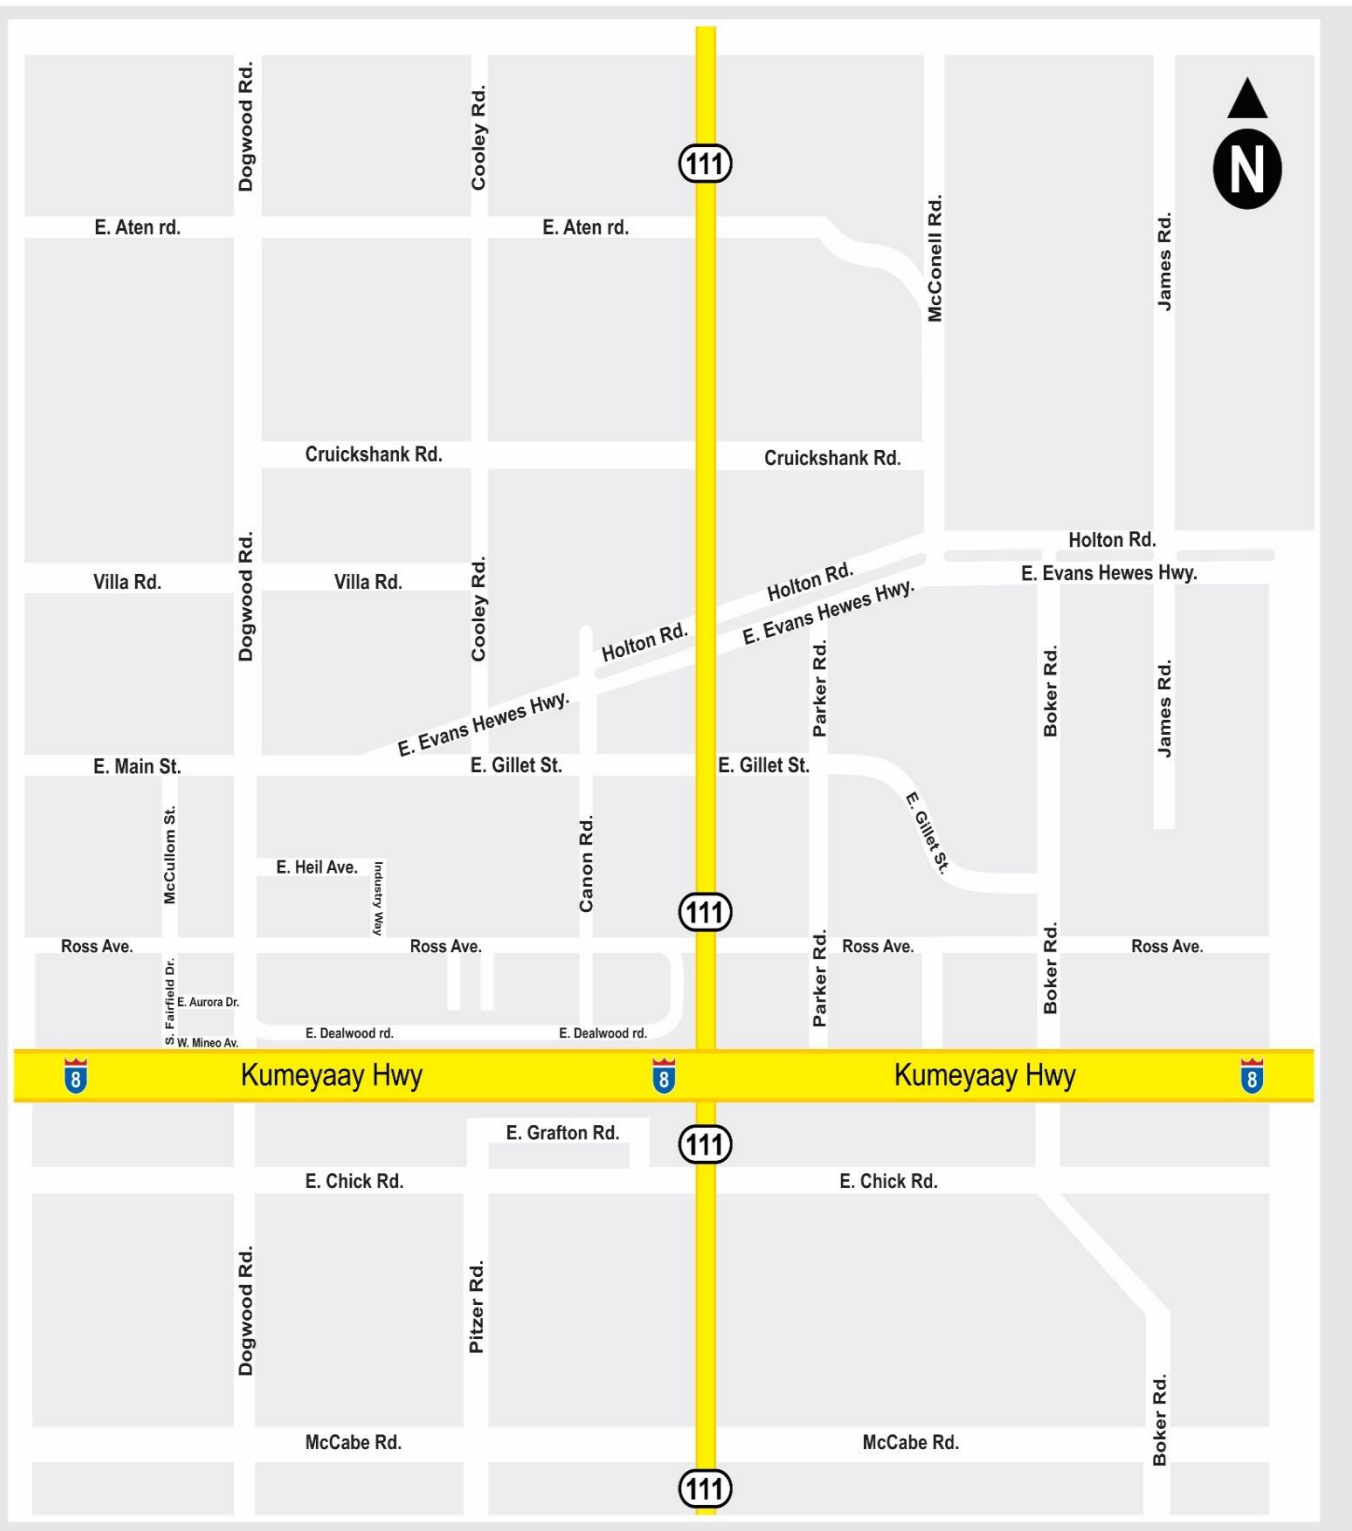

2023 - 2024

YELLOW ROUTE

Upper Grades

Thursday 1st PM ROUTE

Leave School 1:30 pm

- | | | |
|-----|------------------|---------|
| 1. | 498 Ross Rd. | 1:34 pm |
| 2. | KOA | 1:37 pm |
| 3. | 350 Dealwood | 1:39 pm |
| 4. | 304 Dealwood | 1:40 pm |
| 5. | 248 Dealwood | 1:41 pm |
| 6. | 2051 Fairfield | 1:46 pm |
| 7. | 219 Aurora Rd. | 1:49 pm |
| 8. | 399 Aurora Rd. | 1:50 pm |
| 9. | 1752 Basscove | 1:54 pm |
| 10. | Cannon@ Palmitas | 1:57 pm |
| 11. | 292 Gillett | 1:59 pm |
| 12. | 276 Gillett | 2:00 pm |
| 13. | 230 Gillett | 2:01 pm |
| 14. | Cooley | 2:02 pm |
| 15. | 1003 Gillett | 2:05 pm |
| 16. | 286 Neil Rd. | 2:08 pm |
| 17. | 268 Neil Rd. | 2:09 pm |
| 18. | 307 Evan Hewes | 2:11 pm |

Back to School 2:18 pm

2023 - 2024

YELLOW ROUTE

Lower Grades

Thursday 2nd PM Route

Leave School 2:20 pm

- 1. 597 Gillett St. 2:27 pm
- 2. 498 Ross Rd. 2:31 pm
- 3. KOA 2:34 pm
- 4. 350 Dealwood 2:36 pm
- 5. 304 Dealwood 2:37 pm
- 6. 248 Dealwood 2:38 pm
- 7. 2051 Fairfield 2:43 pm
- 8. 219 Aurora Rd. 2:45 pm
- 9. RV. Repair Park 2:47 pm
- 10. 1784 Citrus 2:54 pm
- 11. Cannon@ Palmitas 2:57 pm
- 12. 276 Gillett 3:00 pm
- 13. 230 Gillett 3:01 pm
- 14. 1003 Gillett 3:05 pm
- 15. 268 Neil Rd. 3:09 pm
- 16. 307 Evan Hewes 3:11 pm

Back to School 3:18 pm

2023 – 2024

YELLOW ROUTE

All Students MINIMUM DAY

Leave School 12:50 pm

1. 597 Gillett St. 12:57 pm
2. 498 Ross Rd. 1:01 pm
3. KOA 1:04 pm
4. 306 Dealwood 1:06 pm
5. 304 Dealwood 1:07 pm
6. 248 Dealwood 1:08 pm
7. 2051 Fairfield 1:13 pm
8. 219 Aurora Rd. 1:15 pm
9. 399 Aurora Rd. 1:16 pm
10. RV. Repair Park 1:17 pm
11. 1752 Basscove 1:22 pm
12. 1784 Citrus 1:24 pm
13. Cannon@ Palmitas 1:27 pm
14. 292 Gillett 1:29 pm
15. 276 Gillett 1:30 pm
16. 230 Gillett 1:31 pm
17. Cooley 1:32 pm
18. 1003 Gillett 1:35 pm
19. 286 Neil Rd. 1:38 pm
20. 268 Neil Rd. 1:39 pm
21. 307 Evan Hewes 1:41 pm