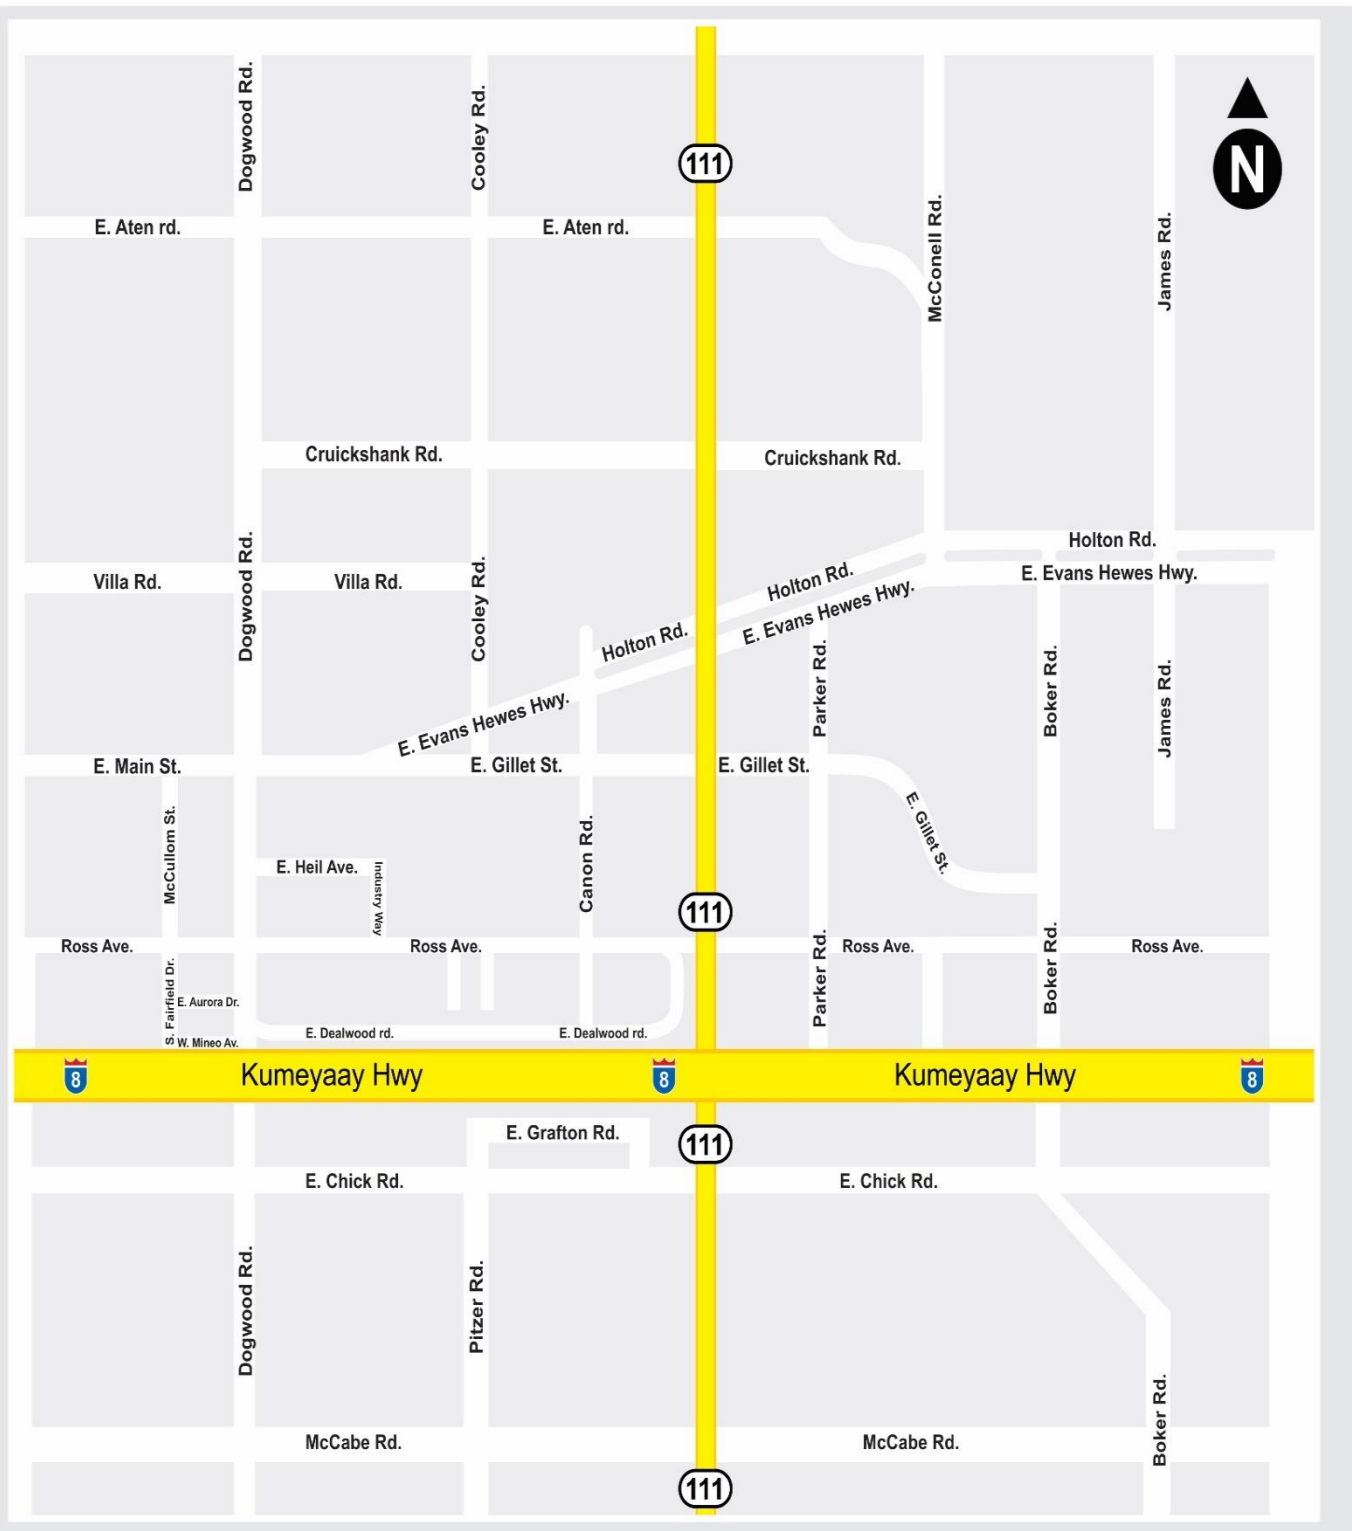

2023 - 2024

YELLOW ROUTE AM ROUTE

	Leave School	7:00 am
1.	597 Gillett St.	7:07 am
2.	498 Ross Rd.	7:11 am
3.	KOA	7:14 am
4.	306 Dealwood	7:16 am
5.	304 Dealwood	7:17 am
6.	248 Dealwood	7:18 am
7.	2051 Fairfield	7:23 am
8.	219 Aurora Rd.	7:25 am
9.	399 Aurora Rd.	7:26 am
10.	RV. Repair Park	7:27 am
11.	1752 Basscove	7:32 am
12.	1784 Citrus	7:34 am
13.	Cannon@ Palmitas	7:37 am
14.	292 Gillett	7:39 am
15.	276 Gillett	7:40 am
16.	230 Gillett	7:41 am
17.	Cooley	7:42 am
18.	1003 Gillett	7:45 am
19.	286 Neil Rd.	7:48 am
20.	268 Neil Rd.	7:49 am
21.	307 Evan Hewes	7:51 am
	Back to School	7:58 am

2023 - 2024

YELLOW ROUTE

Lower Grades

1st PM Route

Leave School 2:20 pm

1. 597 Gillett St. 2:27 pm
2. 498 Ross Rd. 2:31 pm
3. KOA 2:34 pm
4. 350 Dealwood 2:36 pm
5. 304 Dealwood 2:37 pm
6. 2051 Fairfield 2:43 pm
7. 219 Aurora Rd. 2:45 pm
8. RV. Repair Park 2:47 pm
9. 1784 Citrus 2:54 pm
10. Cannon@ Palmitas 2:57 pm
11. 276 Gillett 3:00 pm
12. 230 Gillett 3:01 pm
13. 1003 Gillett 3:05 pm
14. 268 Neil Rd. 3:09 pm
15. 307 Evan Hewes 3:11 pm

Back to School 3:15 pm

2023 - 2024

YELLOW ROUTE

Upper Grades

2nd PM ROUTE

Leave School 3:15 pm

- | | | |
|-----|------------------|---------|
| 1. | 498 Ross Rd. | 3:19 pm |
| 2. | KOA | 3:22 pm |
| 3. | 350 Dealwood | 3:24 pm |
| 4. | 304 Dealwood | 3:25 pm |
| 5. | 2051 Fairfield | 3:28 pm |
| 6. | 219 Aurora Rd. | 3:31 pm |
| 7. | 399 Aurora Rd. | 3:32 pm |
| 8. | 1752 Basscove | 3:36 pm |
| 9. | Cannon@ Palmitas | 3:39 pm |
| 10. | 292 Gillett | 3:41 pm |
| 11. | 276 Gillett | 3:42 pm |
| 12. | 230 Gillett | 3:43 pm |
| 13. | Cooley | 3:44 pm |
| 14. | 1003 Gillett | 3:47 pm |
| 15. | 286 Neil Rd. | 3:50 pm |
| 16. | 268 Neil Rd. | 3:51 pm |
| 17. | 307 Evan Hewes | 3:53 pm |