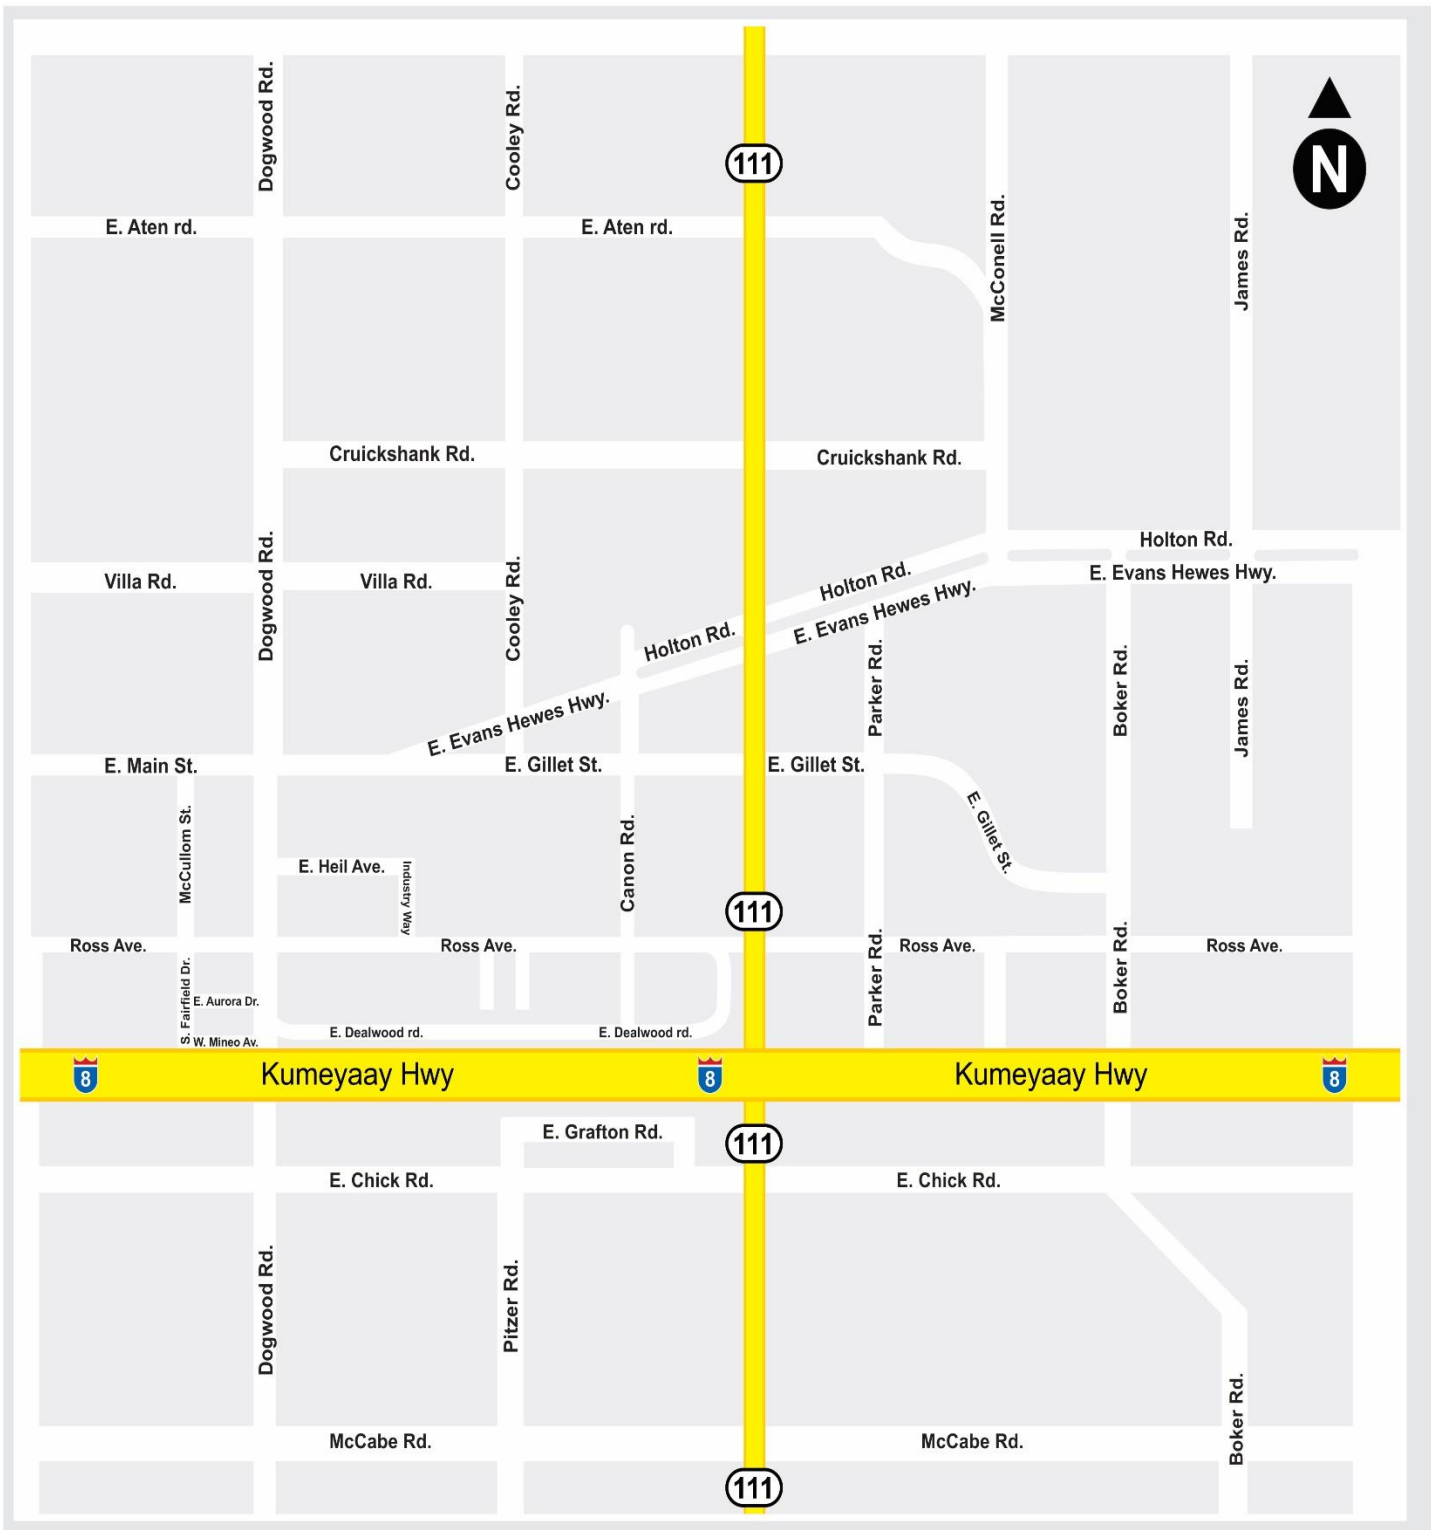

2023 - 2024

YELLOW ROUTE

Upper Grades

Thursday 1st PM ROUTE

Leave School 1:30 pm

- | | | |
|-----|------------------|---------|
| 1. | 498 Ross Rd. | 1:34 pm |
| 2. | KOA | 1:37 pm |
| 3. | 350 Dealwood | 1:39 pm |
| 4. | 304 Dealwood | 1:40 pm |
| 5. | 248 Dealwood | 1:41 pm |
| 6. | 2051 Fairfield | 1:46 pm |
| 7. | 219 Aurora Rd. | 1:49 pm |
| 8. | 399 Aurora Rd. | 1:50 pm |
| 9. | 1752 Basscove | 1:54 pm |
| 10. | Cannon@ Palmitas | 1:57 pm |
| 11. | 292 Gillett | 1:59 pm |
| 12. | 276 Gillett | 2:00 pm |
| 13. | 230 Gillett | 2:01 pm |
| 14. | Cooley | 2:02 pm |
| 15. | 1003 Gillett | 2:05 pm |
| 16. | 286 Neil Rd. | 2:08 pm |
| 17. | 268 Neil Rd. | 2:09 pm |
| 18. | 307 Evan Hewes | 2:11 pm |

Back to School 2:18 pm

2023 - 2024

YELLOW ROUTE

Lower Grades

Thursday 2nd PM Route

Leave School 2:20 pm

- 1. 597 Gillett St. 2:27 pm
- 2. 498 Ross Rd. 2:31 pm
- 3. KOA 2:34 pm
- 4. 350 Dealwood 2:36 pm
- 5. 304 Dealwood 2:37 pm
- 6. 248 Dealwood 2:38 pm
- 7. 2051 Fairfield 2:43 pm
- 8. 219 Aurora Rd. 2:45 pm
- 9. RV. Repair Park 2:47 pm
- 10. 1784 Citrus 2:54 pm
- 11. Cannon@ Palmitas 2:57 pm
- 12. 276 Gillett 3:00 pm
- 13. 230 Gillett 3:01 pm
- 14. 1003 Gillett 3:05 pm
- 15. 268 Neil Rd. 3:09 pm
- 16. 307 Evan Hewes 3:11 pm

Back to School 3:18 pm

2023 – 2024

YELLOW ROUTE

All Students MINIMUM DAY

Leave School 12:50 pm

1. 597 Gillett St. 12:57 pm
2. 498 Ross Rd. 1:01 pm
3. KOA 1:04 pm
4. 306 Dealwood 1:06 pm
5. 304 Dealwood 1:07 pm
6. 248 Dealwood 1:08 pm
7. 2051 Fairfield 1:13 pm
8. 219 Aurora Rd. 1:15 pm
9. 399 Aurora Rd. 1:16 pm
10. RV. Repair Park 1:17 pm
11. 1752 Basscove 1:22 pm
12. 1784 Citrus 1:24 pm
13. Cannon@ Palmitas 1:27 pm
14. 292 Gillett 1:29 pm
15. 276 Gillett 1:30 pm
16. 230 Gillett 1:31 pm
17. Cooley 1:32 pm
18. 1003 Gillett 1:35 pm
19. 286 Neil Rd. 1:38 pm
20. 268 Neil Rd. 1:39 pm
21. 307 Evan Hewes 1:41 pm