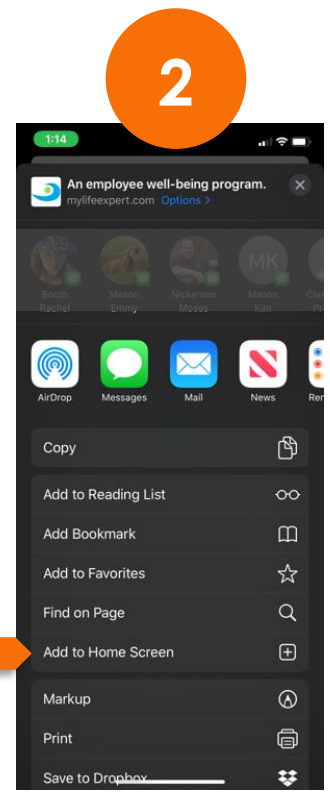

# 4 easy steps to download **MyLifeExpert** to your **iPhone 11**

Visit **MyLifeExpert.com**  
in Safari or scan  
QR code

Click the '**Add**'  
button on the pop-up

## What is a Progressive Web App?

Have you ever seen an “**Add to Home Screen**” banner while browsing a website?

When you click the button, the “**application**” installs itself in the background.

When you open this application that now sits in your app drawer, you can browse the same experience you were doing on your browser, but now right on your mobile phone.