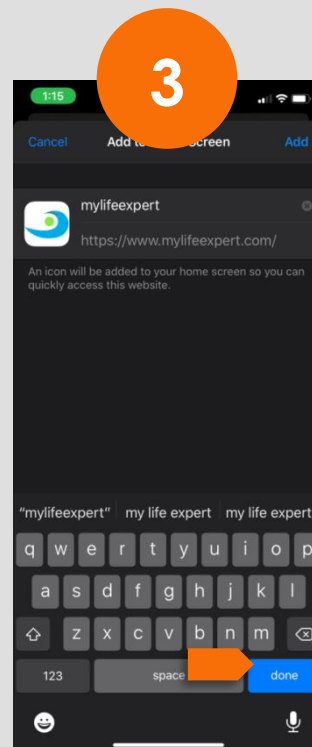

# 4 easy steps to download **MyLifeExpert** to your **iPhone 11**

Visit **MyLifeExpert.com**  
in Safari or scan  
QR code

Click the '**Add**'  
button on the pop-up

## What is a Progressive Web App?

Have you ever seen an “**Add to Home Screen**” banner while browsing a website?

When you click the button, the “**application**” installs itself in the background.

When you open this application that now sits in your app drawer, you can browse the same experience you were doing on your browser, but now right on your mobile phone.

What you have now is a **mobile app** that was downloaded from a web application.

*All of this, without even visiting an app store.*

Click the blue '**Add**'  
or '**done**' button

Wait about 20 sec for the download.  
You're now ready to  
enjoy **MyLifeExpert**