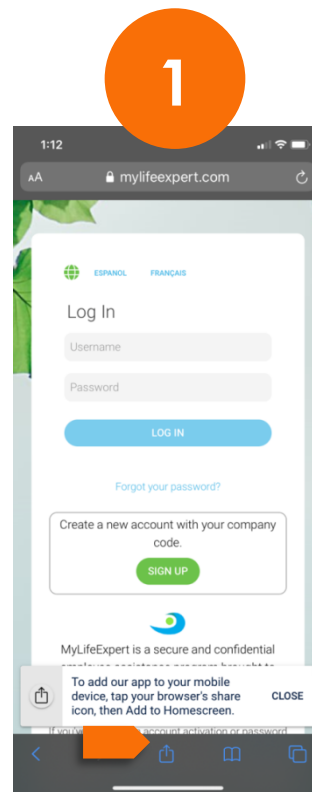

# 4 easy steps to download **MyLifeExpert** to your **iPhone 11**

Visit **MyLifeExpert.com**  
in Safari or scan  
QR code

Click the '**Add**'  
button on the pop-up

## What is a Progressive Web App?

Have you ever seen an “**Add to Home Screen**” banner while browsing a website?

When you click the button, the “**application**” installs itself in the background.

When you open this application that now sits in your app drawer, you can browse the same experience you were doing on your browser, but now right on your mobile phone.

What you have now is a **mobile app** that was downloaded from a web application.

*All of this, without even visiting an app store.*

Click the blue '**Add**'  
or '**done**' button

Wait about 20 sec for the download.  
You're now ready to  
enjoy **MyLifeExpert**