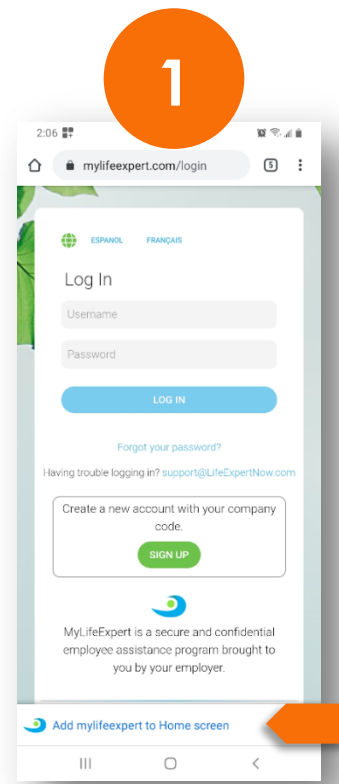

4 easy steps to download MyLifeExpert to your Android device

Visit [MyLifeExpert.com](https://mylifeexpert.com)
in Chrome or scan
QR code

Click the 'Add'
button on the pop-up

What is a Progressive Web App?

Have you ever seen an "Add to Home Screen" banner, while browsing a website?

When you click the button, the "application" installs itself in the background.

When you open this application that now sits in your app drawer, you can browse the same experience you were doing on your browser, but now right in your mobile phone.

What you have now is a **mobile app** that was downloaded from a web application.

All of this, without even have to visit an app store.

Or select - **Add to Home Screen** in the menu

Wait about 20 sec for the download.
You're now ready to
enjoy **MyLifeExpert**