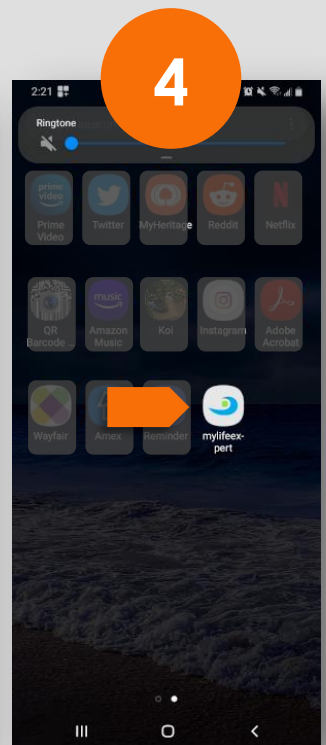

Have you ever seen an "Add to Home Screen" banner, while browsing a website?

When you click the button, the "application" installs itself in the background.

When you open this application that now sits in your app drawer, you can browse the same experience you were doing on your browser, but now right in your mobile phone.

What you have now is a **mobile app** that was downloaded from a web application.

All of this, without even have to visit an app store.

Or select - **Add to Home Screen** in the menu

Wait about 20 sec for the download.
You're now ready to
enjoy **MyLifeExpert**