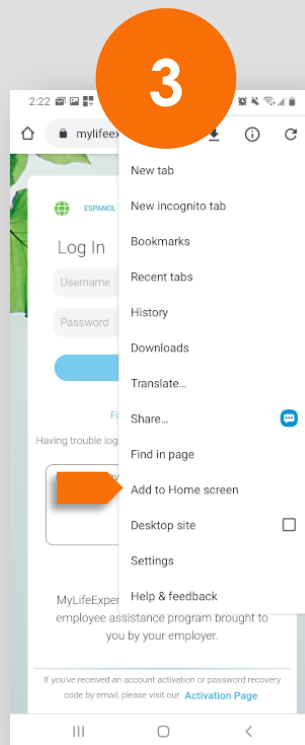

4 easy steps to download MyLifeExpert to your Android device

Visit [MyLifeExpert.com](https://mylifeexpert.com)
in Chrome or scan
QR code

Click the 'Add'
button on the pop-up

What is a Progressive Web App?

Have you ever seen an "Add to Home Screen" banner, while browsing a website?

When you click the button, the "application" installs itself in the background.

When you open this application that now sits in your app drawer, you can browse the same experience you were doing on your browser, but now right in your mobile phone.

What you have now is a **mobile app** that was downloaded from a web application.

All of this, without even have to visit an app store.

Or select - **Add to Home Screen** in the menu

Wait about 20 sec for the download.
You're now ready to
enjoy **MyLifeExpert**