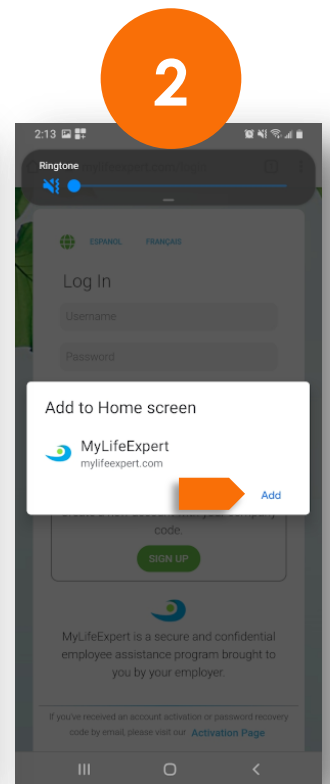

4 easy steps to download MyLifeExpert to your Android device

Visit [MyLifeExpert.com](https://mylifeexpert.com)
in Chrome or scan
QR code

Click the 'Add'
button on the pop-up

What is a Progressive Web App?

Have you ever seen an "Add to Home Screen" banner, while browsing a website?

When you click the button, the "application" installs itself in the background.

When you open this application that now sits in your app drawer, you can browse the same experience you were doing on your browser, but now right in your mobile phone.

What you have now is a **mobile app** that was downloaded from a web application.

All of this, without even have to visit an app store.

Or select - **Add to Home Screen** in the menu

Wait about 20 sec for the download.
You're now ready to
enjoy **MyLifeExpert**