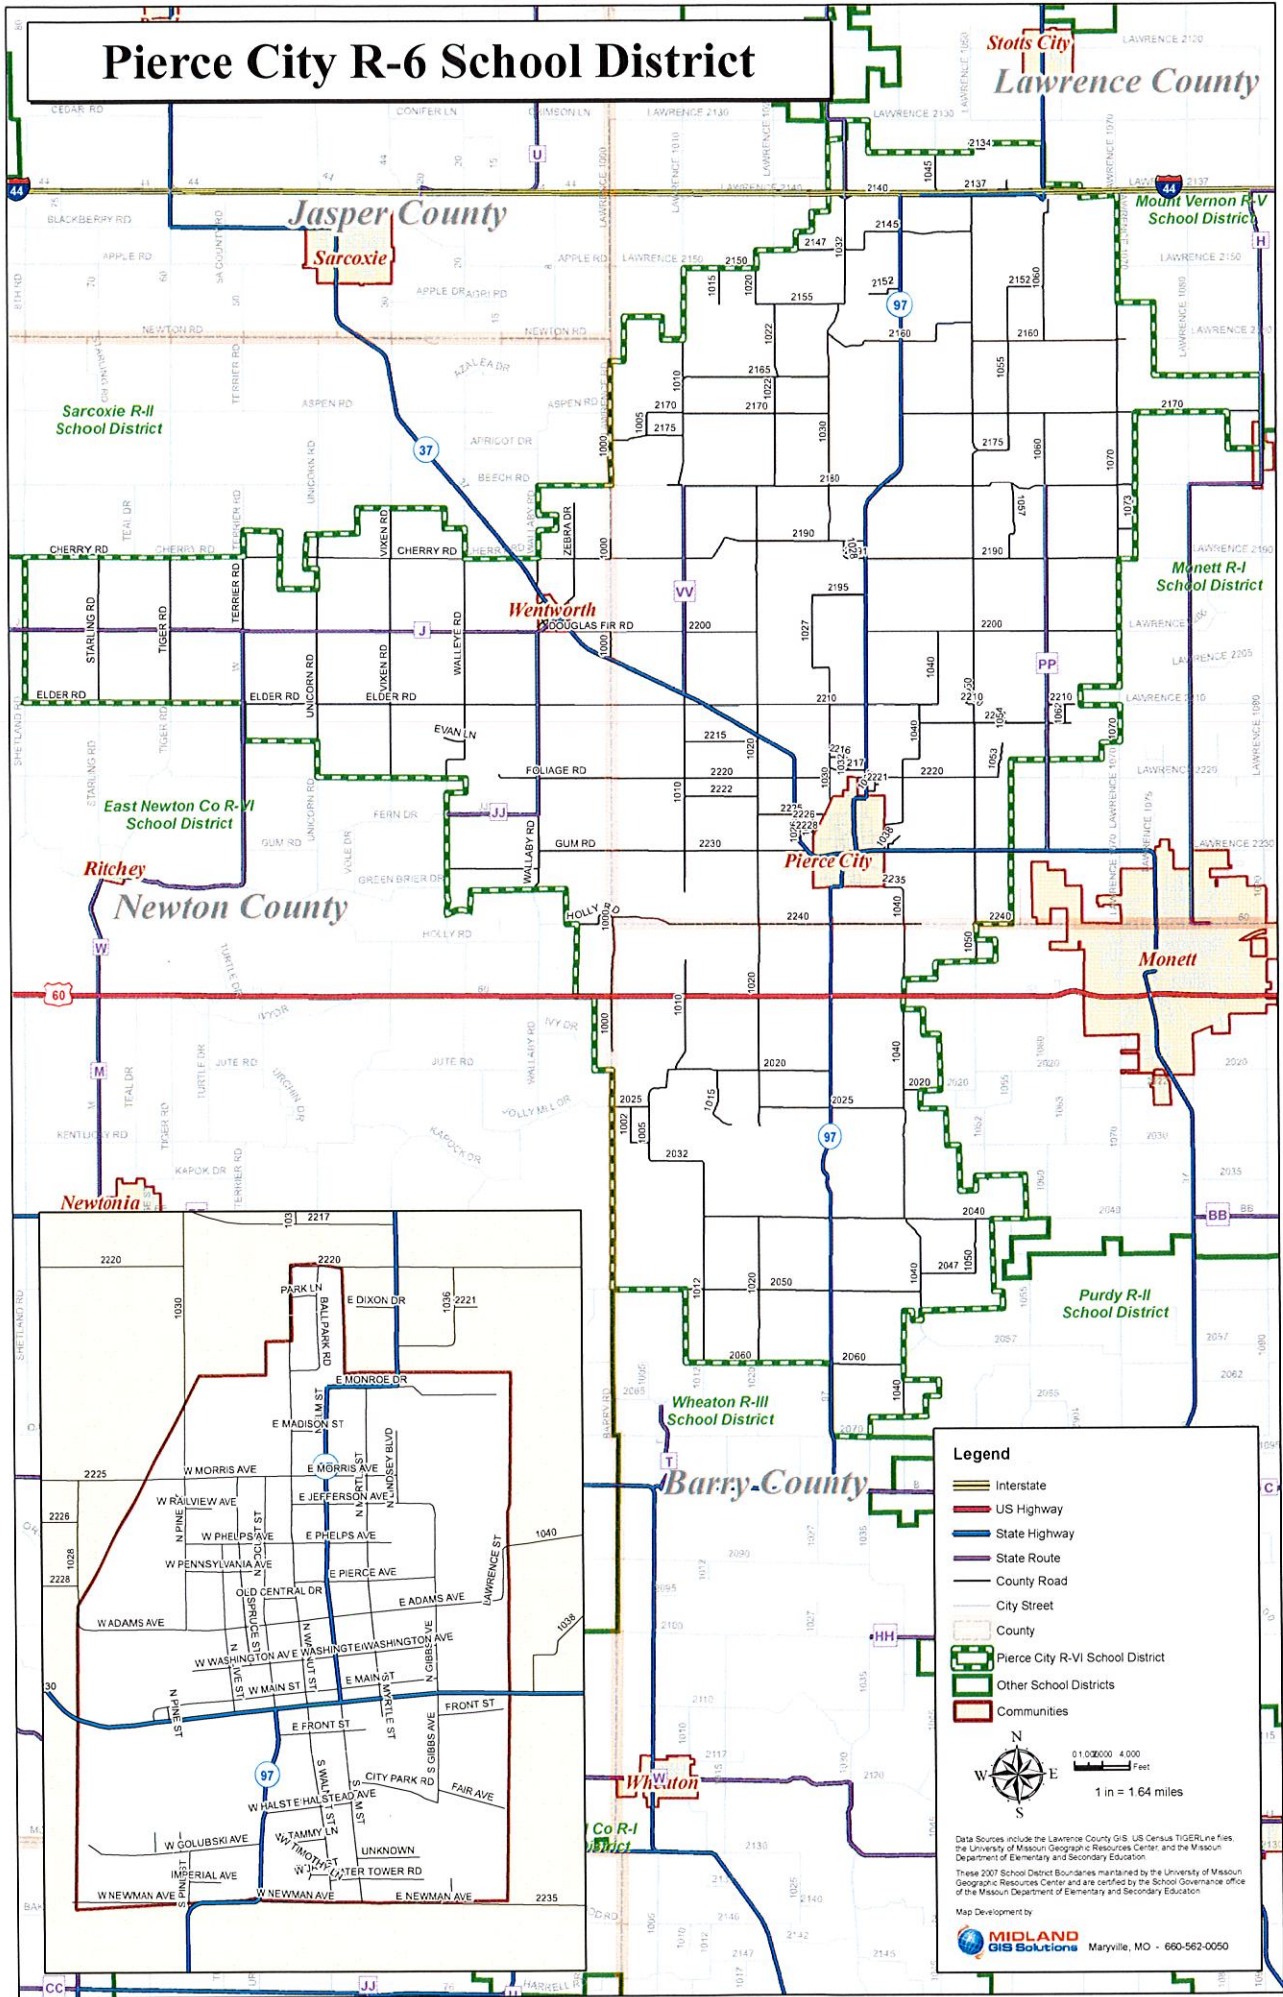

Pierce City R-6 School District

Stotts City
Lawrence County

Legend

- Interstate
- US Highway
- State Highway
- State Route
- County Road
- City Street
- County
- Pierce City R-VI School District
- Other School Districts
- Communities

 1 in = 1/64 miles

Data Sources include the Lawrence County GIS, US Census TIGERLine files, the University of Missouri Geographic Resources Center, and the Missouri Department of Elementary and Secondary Education.
These 2007 School District Boundaries maintained by the University of Missouri Geographic Resources Center and are certified by the School Governance office of the Missouri Department of Elementary and Secondary Education.
 Map Development by
 MIDLAND GIS Solutions
 Maryville, MO - 660-562-0050