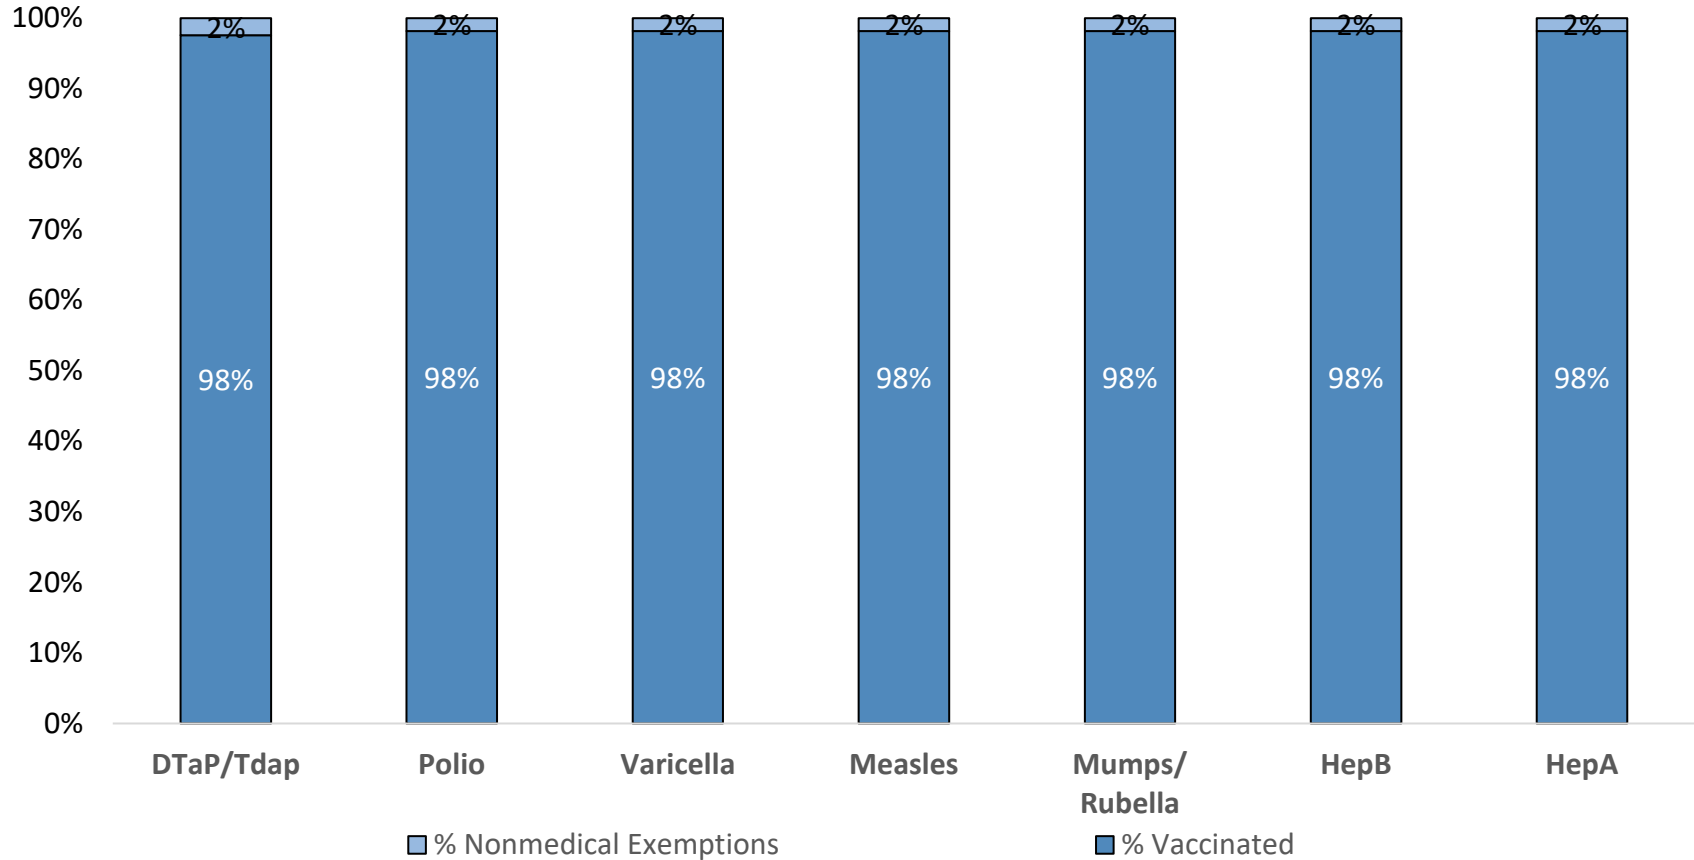

### How many kids at Riddle Jr/Sr High School are vaccinated: March 2021\*

Number of children at the school\*\*:  
 Percent of children with no immunization or exemption record:  
 Percent of children with a medical exemption for one or more vaccine(s):

**165**

**0%**

**0%**

\* Not all immunizations are required for all grades. These numbers may not total 100% if some children have medical exemptions, or are incomplete or in process with immunizations but do not need an exemption because they are on schedule.