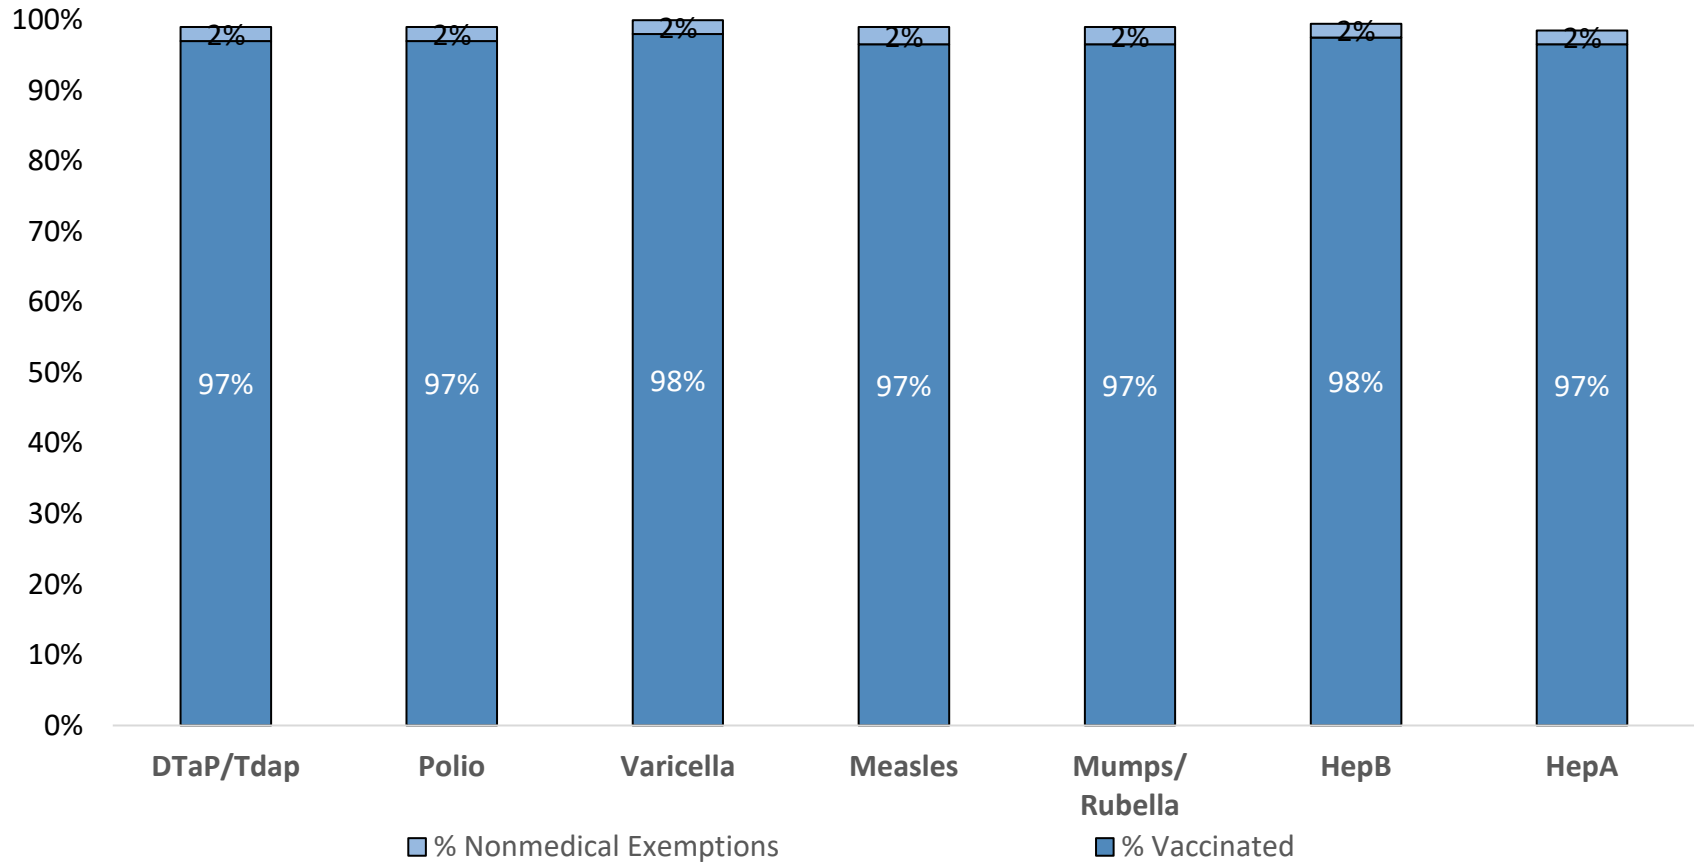

How many kids at Riddle Elementary School are vaccinated: March 2021*

Number of children at the school**:
 Percent of children with no immunization or exemption record:
 Percent of children with a medical exemption for one or more vaccine(s):

204
0%
0%

* Not all immunizations are required for all grades. These numbers may not total 100% if some children have medical exemptions, or are incomplete or in process with immunizations but do not need an exemption because they are on schedule.