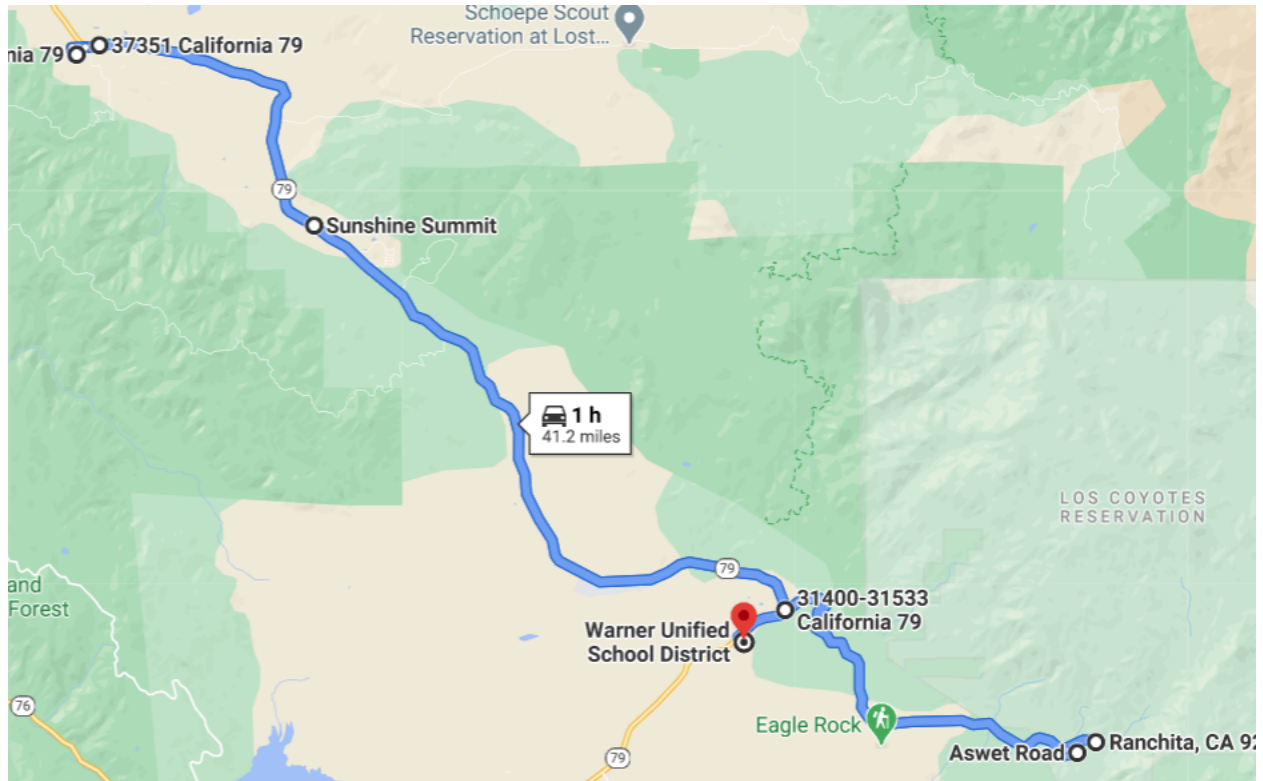

## Chihuahua Valley & Paradise Valley Trailer Park Bus Route

Morning Pickup	Bus Stop	Afternoon Drop-off
6:30 AM	Start Route from School	3:05: PM
6:46 AM	27027 Chihuahua Valley	3:21: PM
6:58 AM	29989 Chihuahua Valley	3:33: PM
7:06 AM	Lost Valley	3:41: PM
7:10 AM	Quarter Moon Ranch	3:45: PM
7:11 AM	29970 Chihuahua Valley	3:46: PM
7:20 AM	Paradise Valley Rd Horse Ranch	3:55: PM
7:22 AM	26455 Paradise Valley Park	3:57: PM
7:26 AM	26600 Paradise Valley Rd	4:01: PM
7:28 AM	26799 Paradise Valley Rd	4:03: PM
7:45 AM	Arrive at School	4:20: PM

## Lake Henshaw, Santa Ysabel, & Ranchita Route

Morning Pickup	Bus Stop	Afternoon Drop-off
6:22 AM	Start Route from School	3:05: PM
6:36 AM	Lake Henshaw	3:19: PM
6:46 AM	Tribal Hall	3:29: PM
6:51 AM	Top of Hill on SchoolHouse Rd	3:34: PM
6:58 AM	Epei Hill	3:41: PM
7:18 AM	Breezy Lane	4:01: PM
7:20 AM	Old Wilson Rd	4:03: PM
7:24 AM	Ranchita Store	4:07: PM
7:27 AM	Tye Rd	4:10: PM
7:29 AM	Old Mine Rd	4:12: PM
7:37 AM	Log Cabin	4:20: PM
7:41 AM	Turnoff	4:24: PM
7:50 AM	Arrive at School	4:33: PM

## Oak Grove, Sunshine Summit, & Los Coyote Route

Morning Pickup	Bus Stop
6:28: AM	Start Route from School
6:48: AM	37351 Highway 79
6:55: AM	37448 Highway 79 - Oak Grove
7:02: AM	Sunshine Summit Store
7:28: AM	Log House Aswet Rd
7:39: AM	Tribal Hall Turnaround
7:44: AM	Stoneburner/Norte
7:45 AM	Duro
7:56: AM	Arrive at School
Afternoon Drop-off	Bus Stop
3:05 PM	Start Route from School
3:11 PM	Log House Aswet Rd
3:22 PM	Tribal Hall Turnaround
3:27 PM	Stoneburner/Norte
3:28 PM	Duro
3:58 PM	37351 Highway 79
4:05 PM	37448 Highway 79 - Oak Grove
4:12 PM	Sunshine Summit Store
4:32 PM	Arrive at School