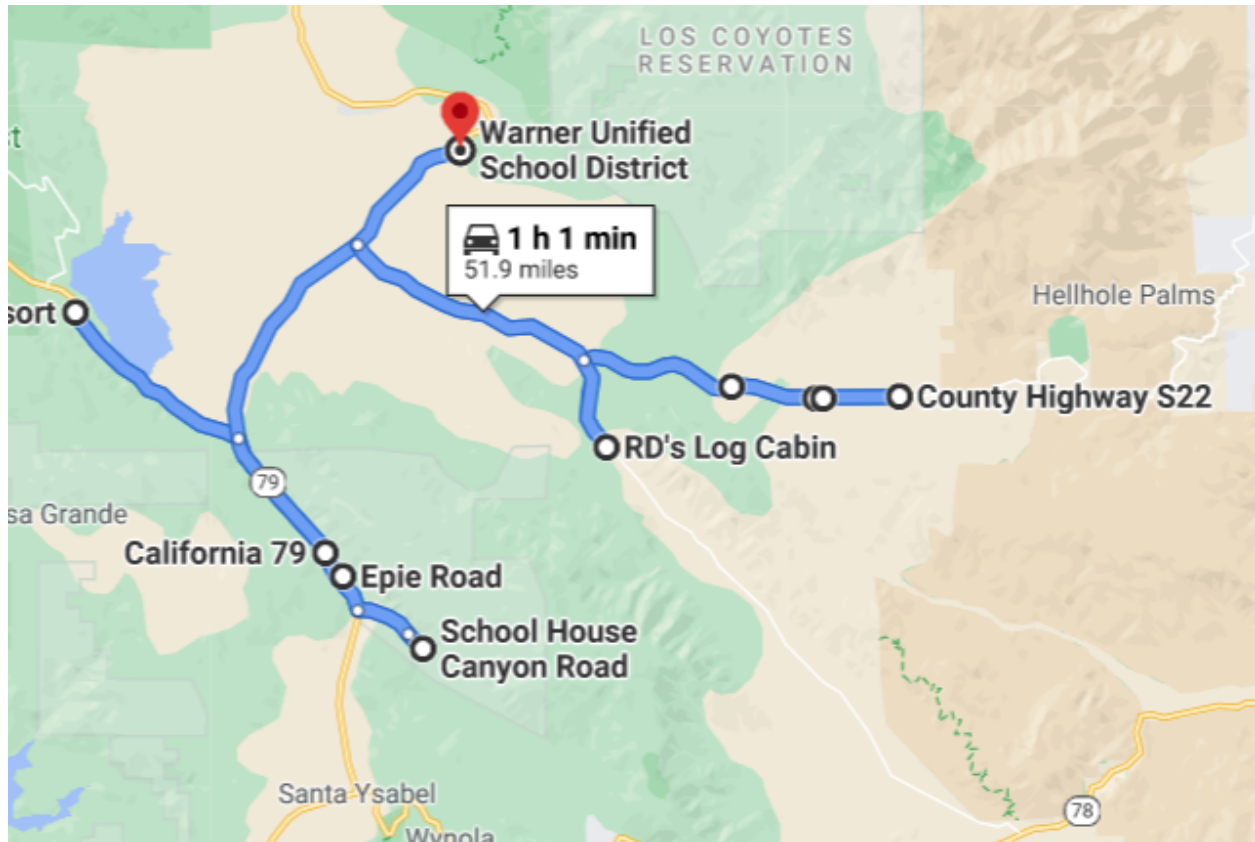

## Chihuahua Valley & Paradise Valley Trailer Park Bus Route

Morning Pickup	Bus Stop	Afternoon Drop-off
6:30 AM	Start Route from School	3:05: PM
6:46 AM	27027 Chihuahua Valley	3:21: PM
6:58 AM	29989 Chihuahua Valley	3:33: PM
7:06 AM	Lost Valley	3:41: PM
7:10 AM	Quarter Moon Ranch	3:45: PM
7:11 AM	29970 Chihuahua Valley	3:46: PM
7:20 AM	Paradise Valley Rd Horse Ranch	3:55: PM
7:22 AM	26455 Paradise Valley Park	3:57: PM
7:26 AM	26600 Paradise Valley Rd	4:01: PM
7:28 AM	26799 Paradise Valley Rd	4:03: PM
7:45 AM	Arrive at School	4:20: PM

## Lake Henshaw, Santa Ysabel, & Ranchita Route

Morning Pickup	Bus Stop	Afternoon Drop-off
6:22 AM	Start Route from School	3:05: PM
6:36 AM	Lake Henshaw	3:19: PM
6:46 AM	Tribal Hall	3:29: PM
6:51 AM	Top of Hill on SchoolHouse Rd	3:34: PM
6:58 AM	Epei Hill	3:41: PM
7:18 AM	Breezy Lane	4:01: PM
7:20 AM	Old Wilson Rd	4:03: PM
7:24 AM	Ranchita Store	4:07: PM
7:27 AM	Tye Rd	4:10: PM
7:29 AM	Old Mine Rd	4:12: PM
7:37 AM	Log Cabin	4:20: PM
7:41 AM	Turnoff	4:24: PM
7:50 AM	Arrive at School	4:33: PM

## Oak Grove, Sunshine Summit, & Los Coyote Route

Morning Pickup	Bus Stop
6:28: AM	Start Route from School
6:48: AM	37351 Highway 79
6:55: AM	37448 Highway 79 - Oak Grove
7:02: AM	Sunshine Summit Store
7:28: AM	Log House Aswet Rd
7:39: AM	Tribal Hall Turnaround
7:44: AM	Stoneburner/Norte
7:45 AM	Duro
7:56: AM	Arrive at School
Afternoon Drop-off	Bus Stop
3:05 PM	Start Route from School
3:11 PM	Log House Aswet Rd
3:22 PM	Tribal Hall Turnaround
3:27 PM	Stoneburner/Norte
3:28 PM	Duro
3:58 PM	37351 Highway 79
4:05 PM	37448 Highway 79 - Oak Grove
4:12 PM	Sunshine Summit Store
4:32 PM	Arrive at School