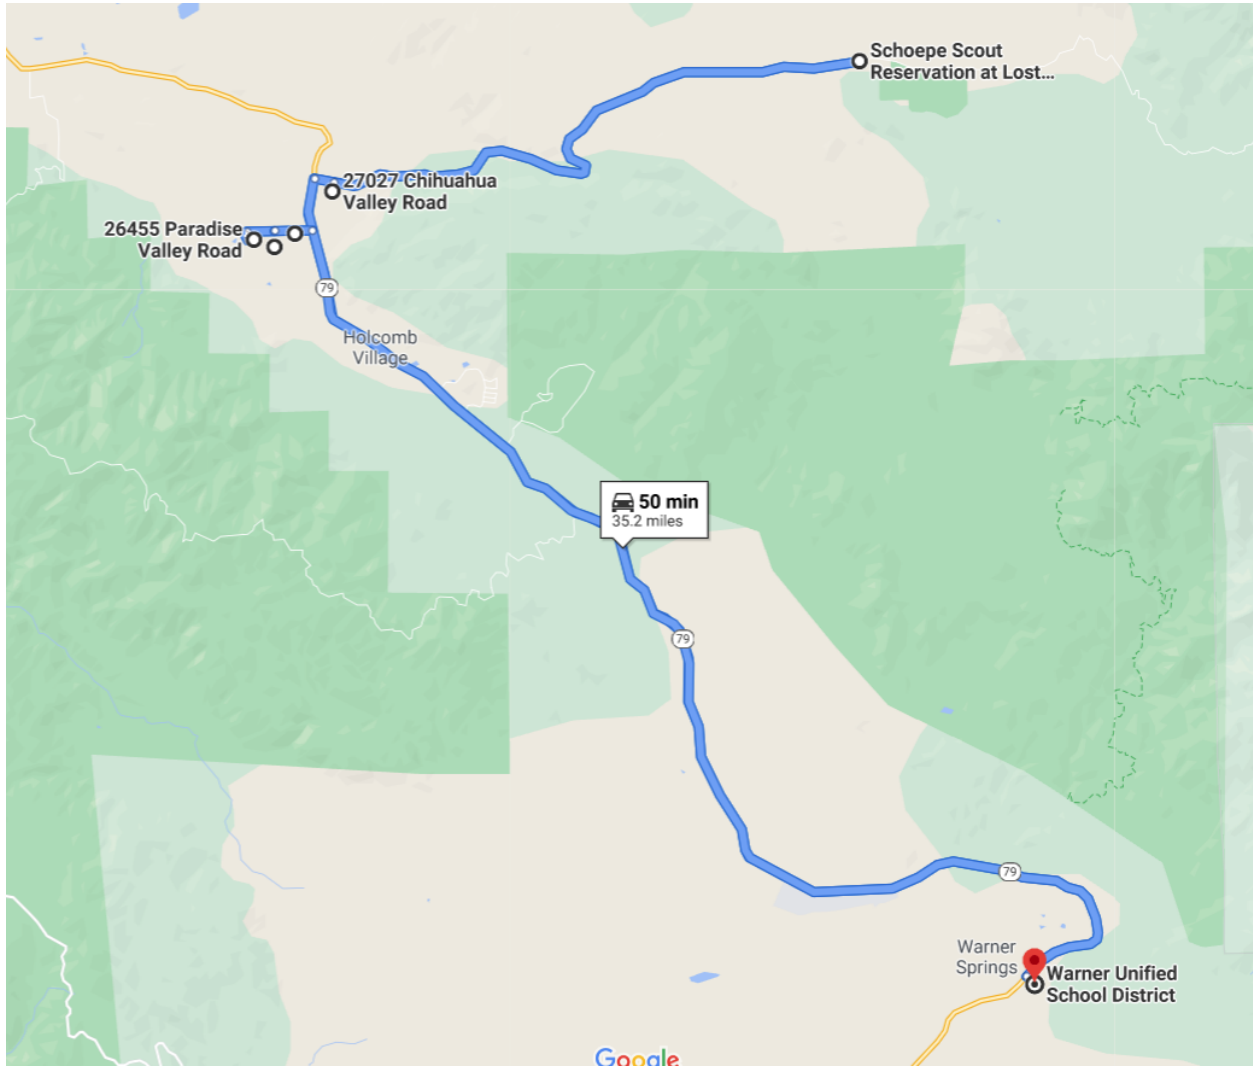

## Chihuahua Valley & Paradise Valley Trailer Park Bus Route

Morning Pickup	Bus Stop	Afternoon Drop-off
6:30 AM	Start Route from School	3:05: PM
6:46 AM	27027 Chihuahua Valley	3:21: PM
6:58 AM	29989 Chihuahua Valley	3:33: PM
7:06 AM	Lost Valley	3:41: PM
7:10 AM	Quarter Moon Ranch	3:45: PM
7:11 AM	29970 Chihuahua Valley	3:46: PM
7:20 AM	Paradise Valley Rd Horse Ranch	3:55: PM
7:22 AM	26455 Paradise Valley Park	3:57: PM
7:26 AM	26600 Paradise Valley Rd	4:01: PM
7:28 AM	26799 Paradise Valley Rd	4:03: PM
7:45 AM	Arrive at School	4:20: PM

## Lake Henshaw, Santa Ysabel, & Ranchita Route

Morning Pickup	Bus Stop	Afternoon Drop-off
6:22 AM	Start Route from School	3:05: PM
6:36 AM	Lake Henshaw	3:19: PM
6:46 AM	Tribal Hall	3:29: PM
6:51 AM	Top of Hill on SchoolHouse Rd	3:34: PM
6:58 AM	Epei Hill	3:41: PM
7:18 AM	Breezy Lane	4:01: PM
7:20 AM	Old Wilson Rd	4:03: PM
7:24 AM	Ranchita Store	4:07: PM
7:27 AM	Tye Rd	4:10: PM
7:29 AM	Old Mine Rd	4:12: PM
7:37 AM	Log Cabin	4:20: PM
7:41 AM	Turnoff	4:24: PM
7:50 AM	Arrive at School	4:33: PM

## Oak Grove, Sunshine Summit, & Los Coyote Route

Morning Pickup	Bus Stop
6:28: AM	Start Route from School
6:48: AM	37351 Highway 79
6:55: AM	37448 Highway 79 - Oak Grove
7:02: AM	Sunshine Summit Store
7:28: AM	Log House Aswet Rd
7:39: AM	Tribal Hall Turnaround
7:44: AM	Stoneburner/Norte
7:45 AM	Duro
7:56: AM	Arrive at School
Afternoon Drop-off	Bus Stop
3:05 PM	Start Route from School
3:11 PM	Log House Aswet Rd
3:22 PM	Tribal Hall Turnaround
3:27 PM	Stoneburner/Norte
3:28 PM	Duro
3:58 PM	37351 Highway 79
4:05 PM	37448 Highway 79 - Oak Grove
4:12 PM	Sunshine Summit Store
4:32 PM	Arrive at School