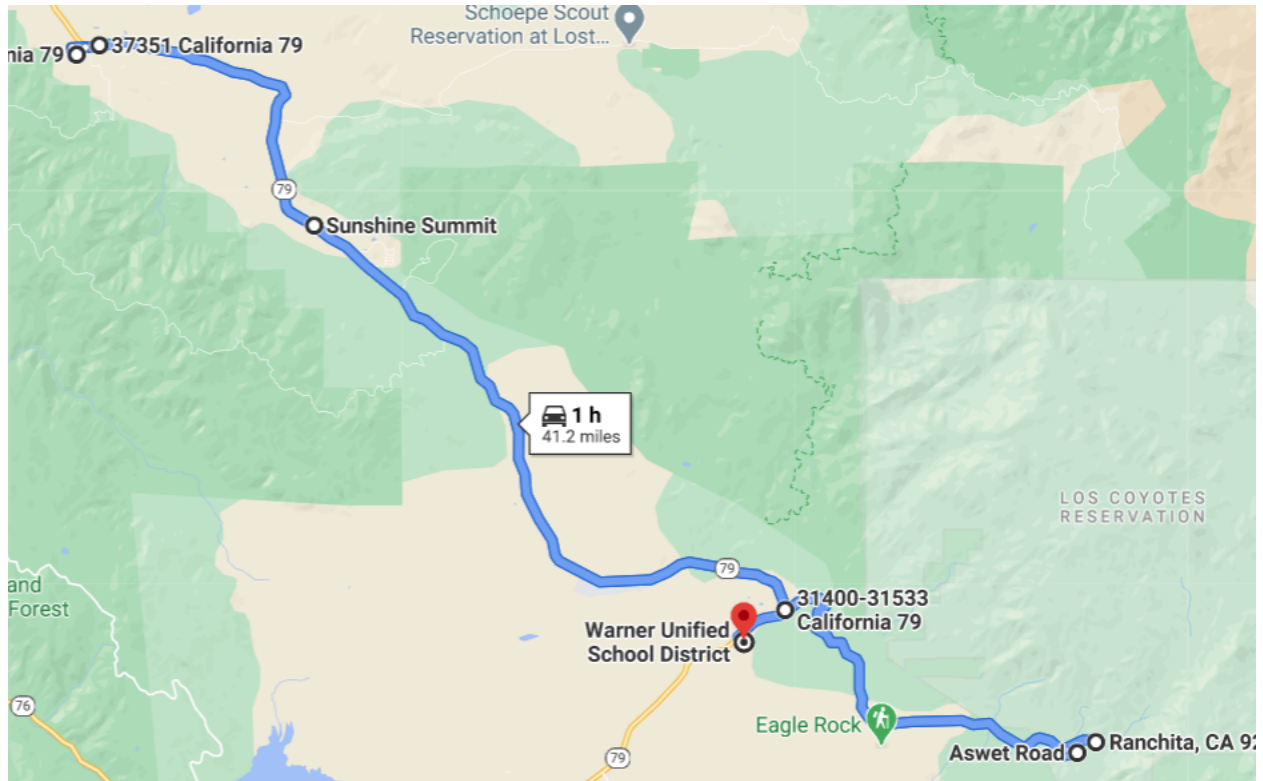

Chihuahua Valley & Paradise Valley Trailer Park Bus Route

Morning Pickup	Bus Stop	Afternoon Drop-off
6:30 AM	Start Route from School	3:05: PM
6:46 AM	27027 Chihuahua Valley	3:21: PM
6:58 AM	29989 Chihuahua Valley	3:33: PM
7:06 AM	Lost Valley	3:41: PM
7:10 AM	Quarter Moon Ranch	3:45: PM
7:11 AM	29970 Chihuahua Valley	3:46: PM
7:20 AM	Paradise Valley Rd Horse Ranch	3:55: PM
7:22 AM	26455 Paradise Valley Park	3:57: PM
7:26 AM	26600 Paradise Valley Rd	4:01: PM
7:28 AM	26799 Paradise Valley Rd	4:03: PM
7:45 AM	Arrive at School	4:20: PM

Lake Henshaw, Santa Ysabel, & Ranchita Route

Morning Pickup	Bus Stop	Afternoon Drop-off
6:22 AM	Start Route from School	3:05: PM
6:36 AM	Lake Henshaw	3:19: PM
6:46 AM	Tribal Hall	3:29: PM
6:51 AM	Top of Hill on SchoolHouse Rd	3:34: PM
6:58 AM	Epei Hill	3:41: PM
7:18 AM	Breezy Lane	4:01: PM
7:20 AM	Old Wilson Rd	4:03: PM
7:24 AM	Ranchita Store	4:07: PM
7:27 AM	Tye Rd	4:10: PM
7:29 AM	Old Mine Rd	4:12: PM
7:37 AM	Log Cabin	4:20: PM
7:41 AM	Turnoff	4:24: PM
7:50 AM	Arrive at School	4:33: PM

Oak Grove, Sunshine Summit, & Los Coyote Route

Morning Pickup	Bus Stop
6:28: AM	Start Route from School
6:48: AM	37351 Highway 79
6:55: AM	37448 Highway 79 - Oak Grove
7:02: AM	Sunshine Summit Store
7:28: AM	Log House Aswet Rd
7:39: AM	Tribal Hall Turnaround
7:44: AM	Stoneburner/Norte
7:45 AM	Durro
7:56: AM	Arrive at School
Afternoon Pickup	Bus Stop
3:05 PM	Start Route from School
3:11 PM	Log House Aswet Rd
3:22 PM	Tribal Hall Turnaround
3:27 PM	Stoneburner/Norte
3:28 PM	Durro
3:58 PM	37351 Highway 79
4:05 PM	37448 Highway 79 - Oak Grove
4:12 PM	Sunshine Summit Store
4:32 PM	Arrive at School