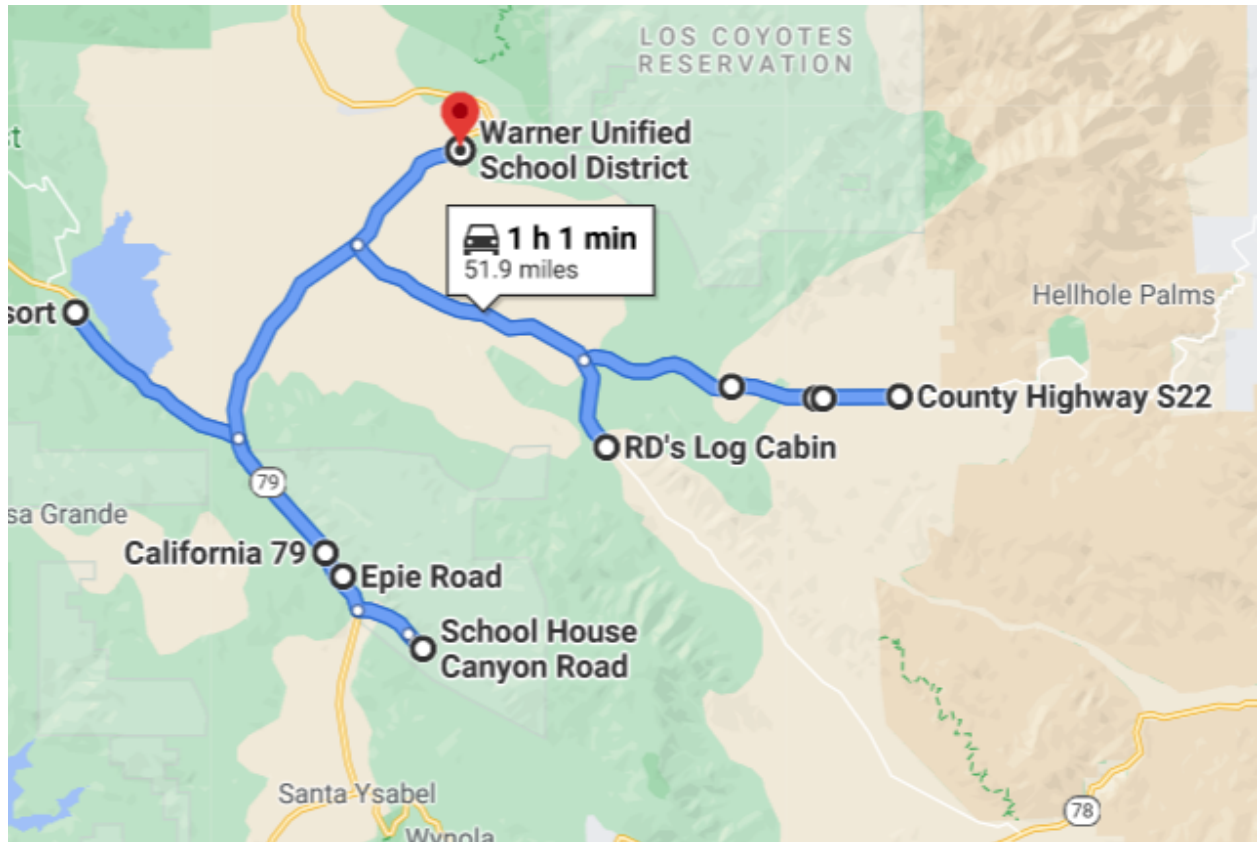

Chihuahua Valley & Paradise Valley Trailer Park Bus Route

Morning Pickup	Bus Stop	Afternoon Drop-off
6:30 AM	Start Route from School	3:05: PM
6:46 AM	27027 Chihuahua Valley	3:21: PM
6:58 AM	29989 Chihuahua Valley	3:33: PM
7:06 AM	Lost Valley	3:41: PM
7:10 AM	Quarter Moon Ranch	3:45: PM
7:11 AM	29970 Chihuahua Valley	3:46: PM
7:20 AM	Paradise Valley Rd Horse Ranch	3:55: PM
7:22 AM	26455 Paradise Valley Park	3:57: PM
7:26 AM	26600 Paradise Valley Rd	4:01: PM
7:28 AM	26799 Paradise Valley Rd	4:03: PM
7:45 AM	Arrive at School	4:20: PM

Lake Henshaw, Santa Ysabel, & Ranchita Route

Morning Pickup	Bus Stop	Afternoon Drop-off
6:22 AM	Start Route from School	3:05: PM
6:36 AM	Lake Henshaw	3:19: PM
6:46 AM	Tribal Hall	3:29: PM
6:51 AM	Top of Hill on SchoolHouse Rd	3:34: PM
6:58 AM	Epei Hill	3:41: PM
7:18 AM	Breezy Lane	4:01: PM
7:20 AM	Old Wilson Rd	4:03: PM
7:24 AM	Ranchita Store	4:07: PM
7:27 AM	Tye Rd	4:10: PM
7:29 AM	Old Mine Rd	4:12: PM
7:37 AM	Log Cabin	4:20: PM
7:41 AM	Turnoff	4:24: PM
7:50 AM	Arrive at School	4:33: PM

Oak Grove, Sunshine Summit, & Los Coyote Route

Morning Pickup	Bus Stop
6:28: AM	Start Route from School
6:48: AM	37351 Highway 79
6:55: AM	37448 Highway 79 - Oak Grove
7:02: AM	Sunshine Summit Store
7:28: AM	Log House Aswet Rd
7:39: AM	Tribal Hall Turnaround
7:44: AM	Stoneburner/Norte
7:45 AM	Durro
7:56: AM	Arrive at School
Afternoon Pickup	Bus Stop
3:05 PM	Start Route from School
3:11 PM	Log House Aswet Rd
3:22 PM	Tribal Hall Turnaround
3:27 PM	Stoneburner/Norte
3:28 PM	Durro
3:58 PM	37351 Highway 79
4:05 PM	37448 Highway 79 - Oak Grove
4:12 PM	Sunshine Summit Store
4:32 PM	Arrive at School