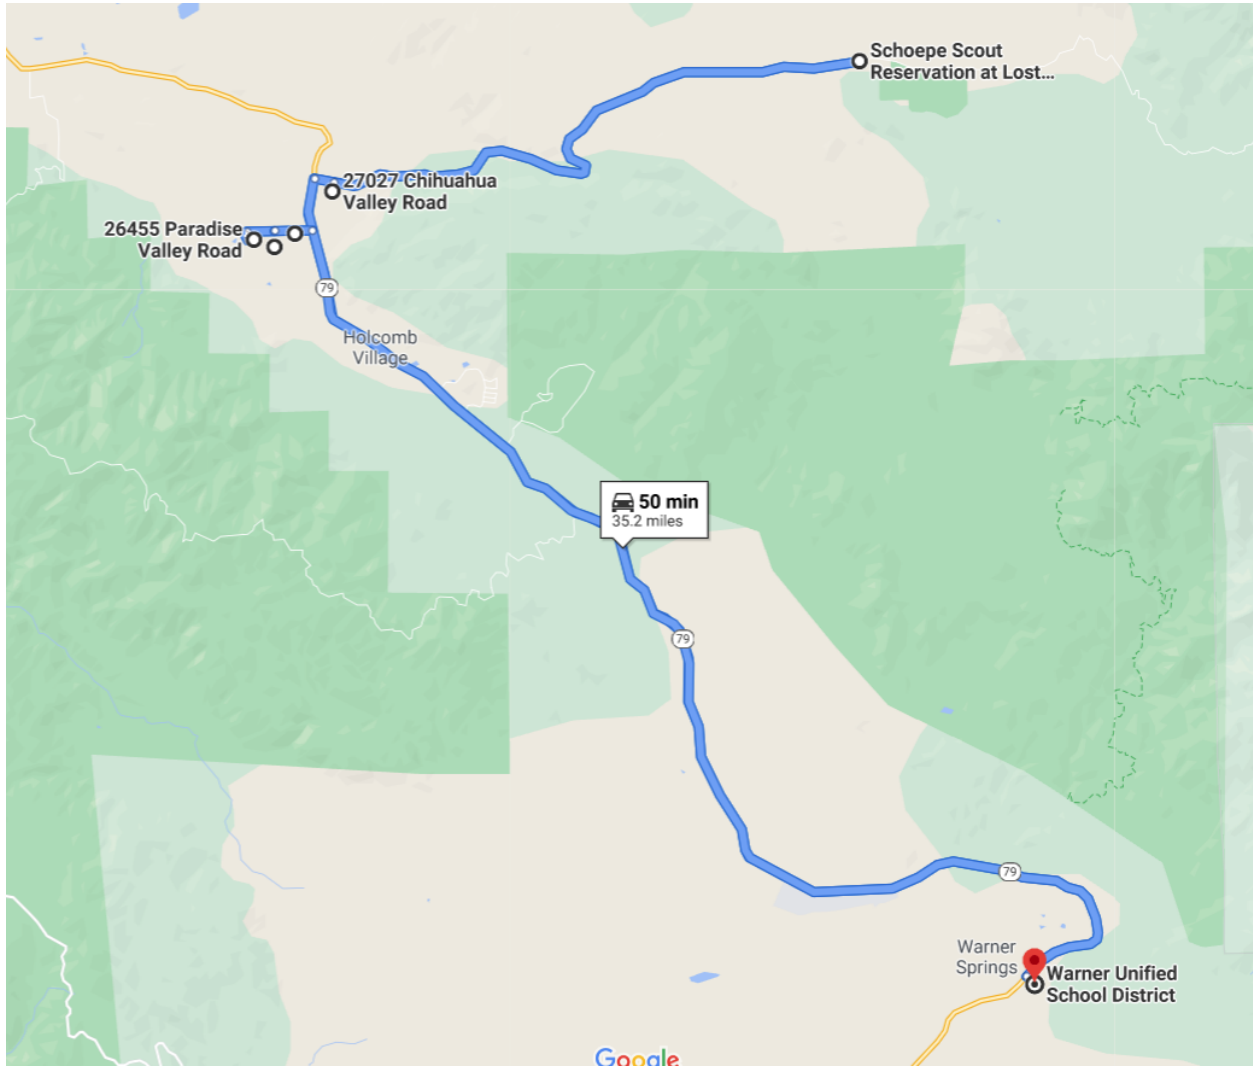

Chihuahua Valley & Paradise Valley Trailer Park Bus Route

Morning Pickup	Bus Stop	Afternoon Drop-off
6:30 AM	Start Route from School	3:05: PM
6:46 AM	27027 Chihuahua Valley	3:21: PM
6:58 AM	29989 Chihuahua Valley	3:33: PM
7:06 AM	Lost Valley	3:41: PM
7:10 AM	Quarter Moon Ranch	3:45: PM
7:11 AM	29970 Chihuahua Valley	3:46: PM
7:20 AM	Paradise Valley Rd Horse Ranch	3:55: PM
7:22 AM	26455 Paradise Valley Park	3:57: PM
7:26 AM	26600 Paradise Valley Rd	4:01: PM
7:28 AM	26799 Paradise Valley Rd	4:03: PM
7:45 AM	Arrive at School	4:20: PM

Lake Henshaw, Santa Ysabel, & Ranchita Route

Morning Pickup	Bus Stop	Afternoon Drop-off
6:22 AM	Start Route from School	3:05: PM
6:36 AM	Lake Henshaw	3:19: PM
6:46 AM	Tribal Hall	3:29: PM
6:51 AM	Top of Hill on SchoolHouse Rd	3:34: PM
6:58 AM	Epei Hill	3:41: PM
7:18 AM	Breezy Lane	4:01: PM
7:20 AM	Old Wilson Rd	4:03: PM
7:24 AM	Ranchita Store	4:07: PM
7:27 AM	Tye Rd	4:10: PM
7:29 AM	Old Mine Rd	4:12: PM
7:37 AM	Log Cabin	4:20: PM
7:41 AM	Turnoff	4:24: PM
7:50 AM	Arrive at School	4:33: PM

Oak Grove, Sunshine Summit, & Los Coyote Route

Morning Pickup	Bus Stop
6:28: AM	Start Route from School
6:48: AM	37351 Highway 79
6:55: AM	37448 Highway 79 - Oak Grove
7:02: AM	Sunshine Summit Store
7:28: AM	Log House Aswet Rd
7:39: AM	Tribal Hall Turnaround
7:44: AM	Stoneburner/Norte
7:45 AM	Durro
7:56: AM	Arrive at School
Afternoon Pickup	Bus Stop
3:05 PM	Start Route from School
3:11 PM	Log House Aswet Rd
3:22 PM	Tribal Hall Turnaround
3:27 PM	Stoneburner/Norte
3:28 PM	Durro
3:58 PM	37351 Highway 79
4:05 PM	37448 Highway 79 - Oak Grove
4:12 PM	Sunshine Summit Store
4:32 PM	Arrive at School