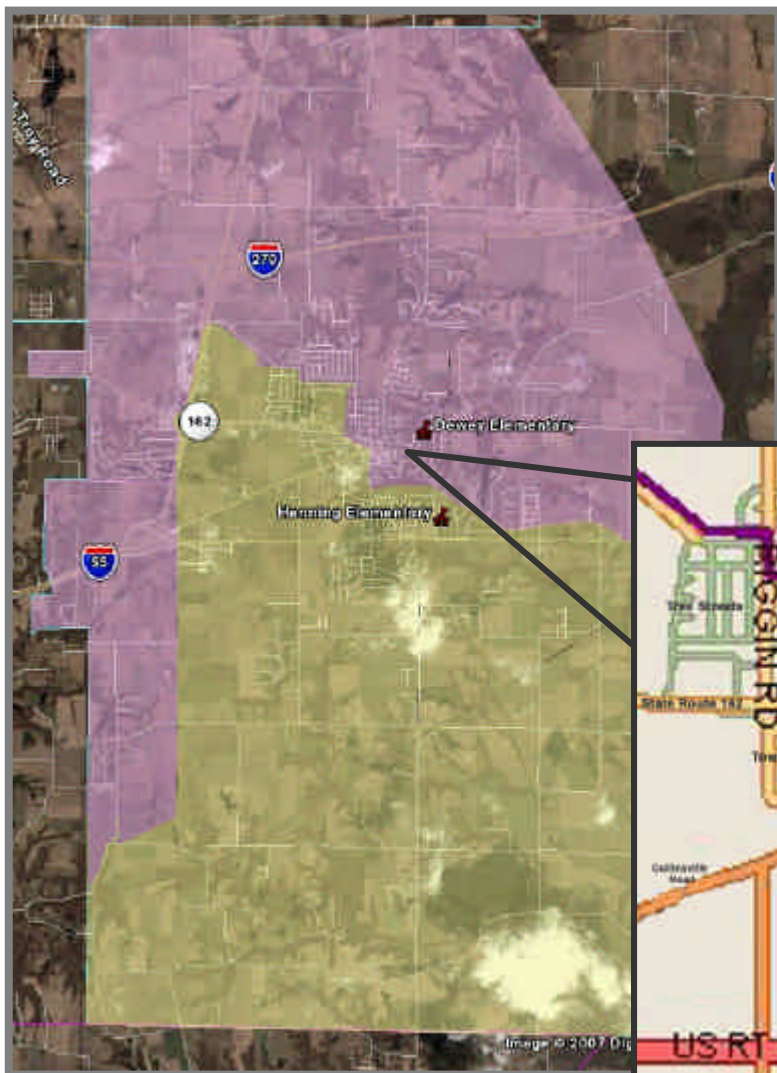

Troy K-5 Neighborhood Attendance Areas

Dewey Elementary

- Downtown Troy
- Lanahan
- Fish Streets
- Twin Lakes
- Bethany Farms
- Stonebriar
- Rickhaven Area
- Wilson Heights
- Country Village
- Liberty Place
- North of Maple Grove Rd.
- Timber Creek
- Lone Oaks
- Fox Valley
- Kensington Parque
- Berkshire Estates
- Taylor Lake
- Oakland Hills
- Forest Ridge
- North Woods
- Bird Streets

Henning Elementary

- Township Park Area
- Tree Streets
- Meadow Park Area
- Avalon Drive Area
- Bethany Park II
- Woodland Hills
- Harvest Run
- Steelcrest Area
- Fair Oaks
- Troy-O'Fallon Rd.
- Castle Ridge
- Lake Montague
- Area South of Kirsch Rd.
- Troy Avenue & S. Main
- Meadowbrook
- Turtle Creek
- Fawn Meadows
- Spring Valley
- Charleston