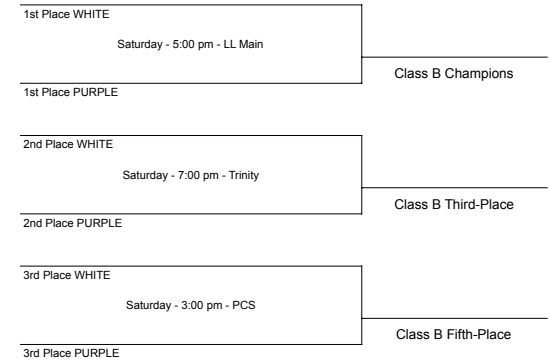

BOYS CLASS A									
Point Differential	Points Scored	Points Allowed	Record	RED	BLUE	Point Differential	Points Scored	Points Allowed	Record
				Lincoln Lutheran "A"	St. Paul-West Point "A"				
				Trinity-Fremont "A"	Christ-Norfolk "A"				
				St. John-Seward "A"	Concordia-Omaha				

BOYS CLASS B									
Point Differential	Points Scored	Points Allowed	Record	WHITE	PURPLE	Point Differential	Points Scored	Points Allowed	Record
				Trinity-Madison	Lincoln Lutheran "B"				
				Christ-Norfolk "B"	St. John-Battle Creek				
				Immanuel-Columbus "A"	Emmanuel/Faith-York				

Scores		Time	Location
	RED: Lincoln Lutheran "A" v. St. John-Seward "A"	F / 7:30 p	LL Main
	BLUE: St. Paul-West Point "A" v. Omaha-Concordia	F / 8:30 p	LL Main
	BLUE: Concordia-Omaha v. Christ-Norfolk "A"	Sa / 10:30 a	Trinity
	RED: St. John-Seward "A" v. Trinity-Fremont "A"	Sa / 11:30 a	Trinity
	RED: Lincoln Lutheran "A" v. Trinity-Fremont "A"	Sa / 3:00 p	LL Main
	BLUE: St. Paul-West Point "A" v. Christ-Norfolk "A"	Sa / 3:00 p	Trinity

Time	Location	Scores	
F / 4:30 p	Trinity	WHITE: Trinity-Madison v. Christ-Norfolk "B"	
F / 4:30 p	LL Main	PURPLE: Lincoln Lutheran "B" v. Emmanuel/Faith-York	
Sa / 8:30 a	Trinity	WHITE: Trinity-Madison v. Immanuel-Columbus "A"	
Sa / 10:30 a	PCS	PURPLE: Lincoln Lutheran "B" v. St. John-Battle Creek	
Sa / 1:00 p	LL Aux	WHITE: Christ-Norfolk "B" v. Immanuel-Columbus "A"	
Sa / 1:00 p	PCS	PURPLE: St. John-Battle Creek v. Emmanuel/Faith-York	

Site Key

LL Main - Lincoln Lutheran
LL Aux - Lincoln Lutheran
Trinity - Trinity Elementary
PCS - Parkview Christian School

Site Locations

Lincoln Lutheran MS / HS: 1100 N. 56th Street - Lincoln, NE - 68504
Trinity Lutheran Elementary: 1200 N. 56th Street - Lincoln, NE - 68504
Parkview Christian School: 4400 N. 1st Street - Lincoln, NE - 68521

HOME TEAM: First Listed / Top of Bracket - Wear White / Official Scorebook
VISITING TEAM: Second Listed / Bottom of Bracket - Wear Dark / Run Scoreboard