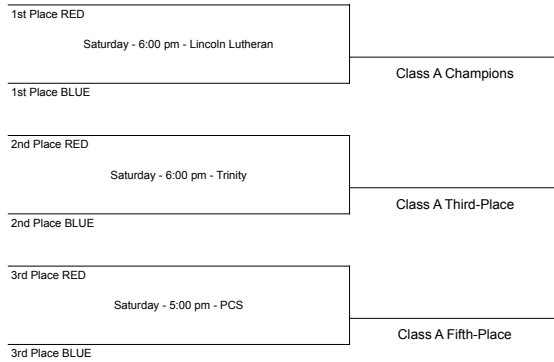

BOYS CLASS A									
Point Differential	Points Scored	Points Allowed	Record	RED	BLUE	Point Differential	Points Scored	Points Allowed	Record
				Lincoln Lutheran "A"	St. Paul-West Point "A"				
				Trinity-Fremont "A"	Christ-Norfolk "A"				
				St. John-Seward "A"	Concordia-Omaha				

BOYS CLASS B									
Point Differential	Points Scored	Points Allowed	Record	WHITE	PURPLE	Point Differential	Points Scored	Points Allowed	Record
				Trinity-Madison	Lincoln Lutheran "B"				
				Christ-Norfolk "B"	St. John-Battle Creek				
				Immanuel-Columbus "A"	Emmanuel/Faith-York				

Scores		Time	Location
	RED: Lincoln Lutheran "A" v. St. John-Seward "A"	F / 7:30 p	LL Main
	BLUE: St. Paul-West Point "A" v. Omaha-Concordia	F / 8:30 p	LL Main
	BLUE: Concordia-Omaha v. Christ-Norfolk "A"	Sa / 10:30 a	Trinity
	RED: St. John-Seward "A" v. Trinity-Fremont "A"	Sa / 11:30 a	Trinity
	RED: Lincoln Lutheran "A" v. Trinity-Fremont "A"	Sa / 3:00 p	LL Main
	BLUE: St. Paul-West Point "A" v. Christ-Norfolk "A"	Sa / 3:00 p	Trinity

Time	Location	Scores	
F / 4:30 p	Trinity	WHITE: Trinity-Madison v. Christ-Norfolk "B"	
F / 4:30 p	LL Main	PURPLE: Lincoln Lutheran "B" v. Emmanuel/Faith-York	
Sa / 8:30 a	Trinity	WHITE: Trinity-Madison v. Immanuel-Columbus "A"	
Sa / 10:30 a	PCS	PURPLE: Lincoln Lutheran "B" v. St. John-Battle Creek	
Sa / 1:00 p	LL Aux	WHITE: Christ-Norfolk "B" v. Immanuel-Columbus "A"	
Sa / 1:00 p	PCS	PURPLE: St. John-Battle Creek v. Emmanuel/Faith-York	

Site Key

LL Main - Lincoln Lutheran
LL Aux - Lincoln Lutheran
Trinity - Trinity Elementary
PCS - Parkview Christian School

Site Locations

Lincoln Lutheran MS / HS: 1100 N. 56th Street - Lincoln, NE - 68504
Trinity Lutheran Elementary: 1200 N. 56th Street - Lincoln, NE - 68504
Parkview Christian School: 4400 N. 1st Street - Lincoln, NE - 68521

HOME TEAM: First Listed / Top of Bracket - Wear White / Official Scorebook
VISITING TEAM: Second Listed / Bottom of Bracket - Wear Dark / Run Scoreboard