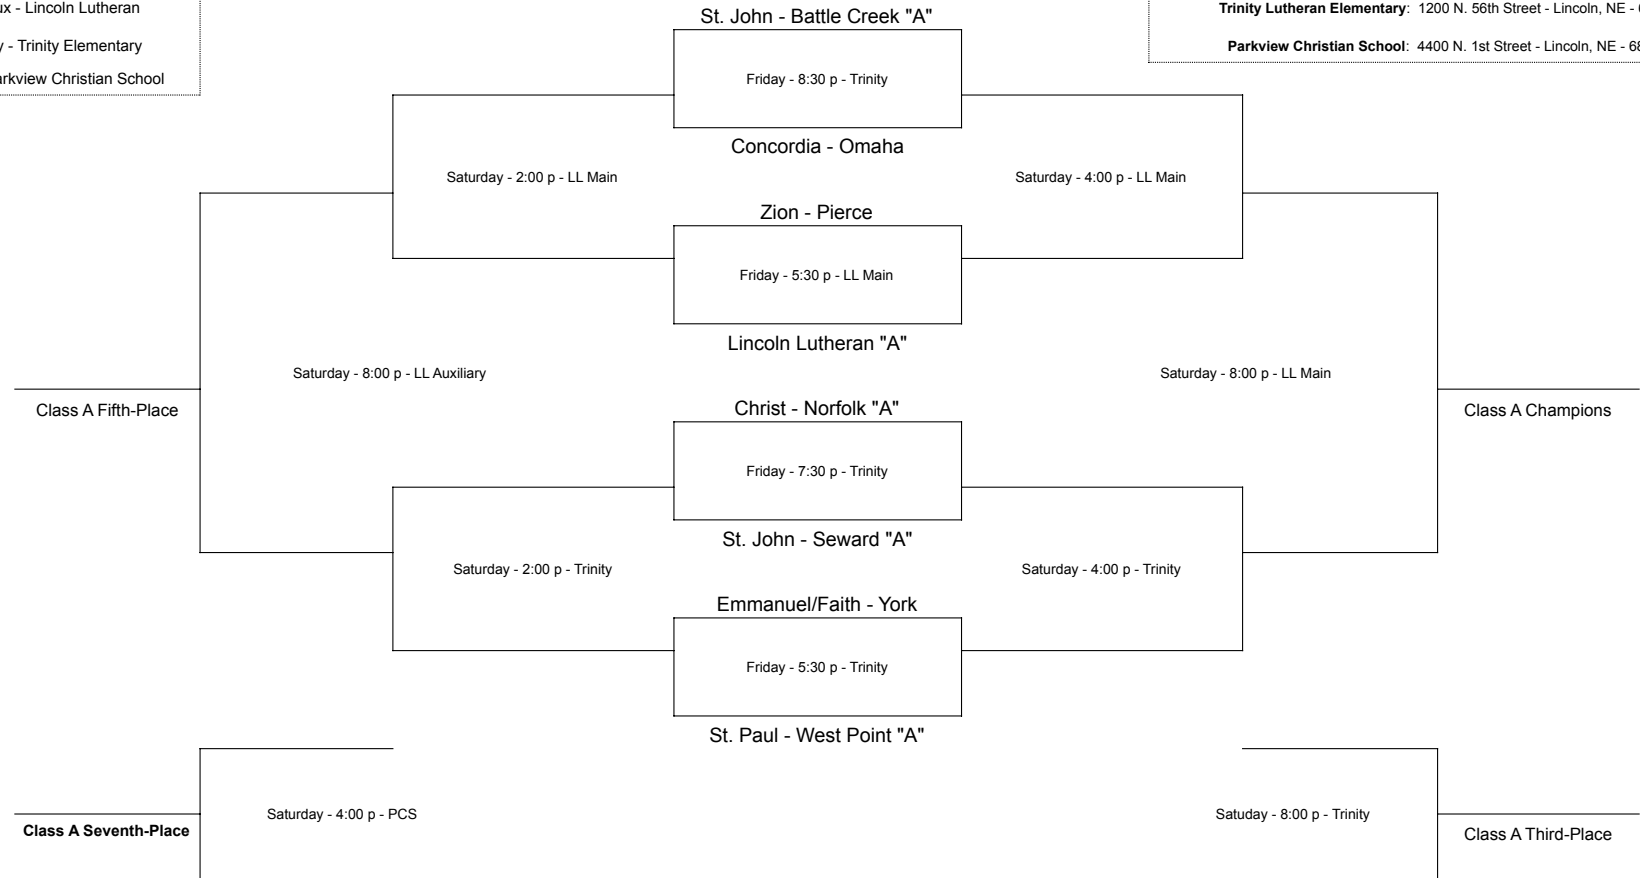

ALL-LUTHERAN INVITATIONAL BASKETBALL TOURNAMENT

March 5-6, 2021

Hosted by Lincoln Lutheran, Trinity Lutheran Elementary, and Parkview Christian Schools

Site Key

- LL Main - Lincoln Lutheran
- LL Aux - Lincoln Lutheran
- Trinity - Trinity Elementary
- PCS - Parkview Christian School

Game Sites

- **Lincoln Lutheran MS / HS:** 1100 N. 56th Street - Lincoln, NE - 68504
- **Trinity Lutheran Elementary:** 1200 N. 56th Street - Lincoln, NE - 68504
- **Parkview Christian School:** 4400 N. 1st Street - Lincoln, NE - 68521

GIRLS CLASS A

HOME TEAM: First Listed / Top of Bracket - Wear White / Official Scorebook
VISITING TEAM: Second Listed / Bottom of Bracket - Wear Dark / Run Scoreboard