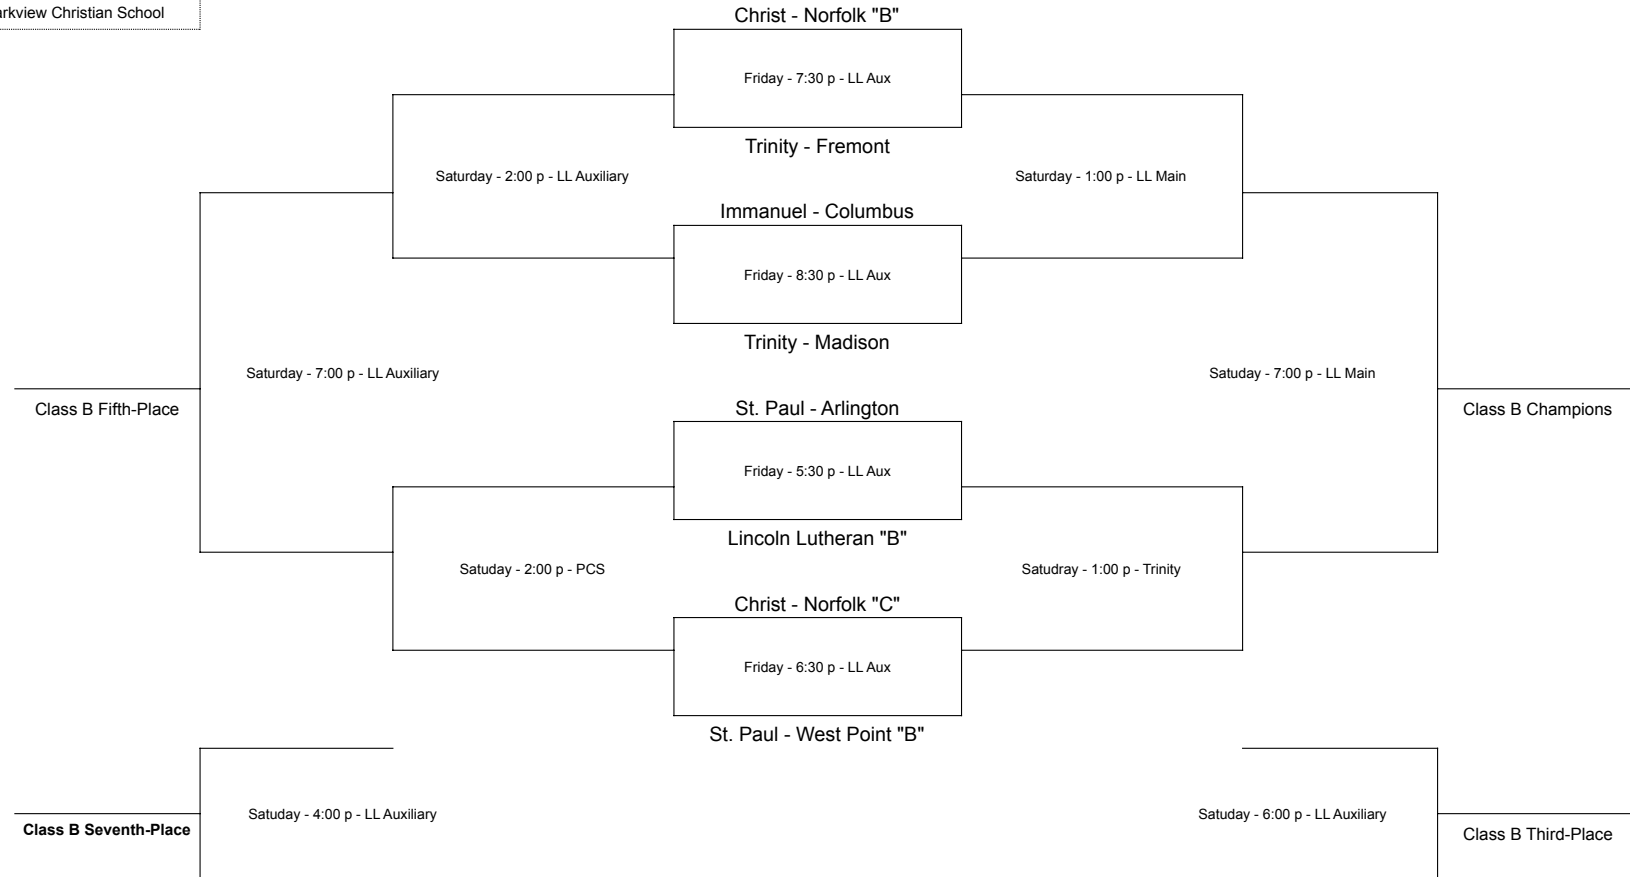

ALL-LUTHERAN INVITATIONAL BASKETBALL TOURNAMENT

March 5-6, 2021

Hosted by Lincoln Lutheran, Trinity Lutheran Elementary, and Parkview Christian Schools

Site Key

- LL Main - Lincoln Lutheran
- LL Aux - Lincoln Lutheran
- Trinity - Trinity Elementary
- PCS - Parkview Christian School

Game Sites

- **Lincoln Lutheran MS / HS:** 1100 N. 56th Street - Lincoln, NE - 68504
- **Trinity Lutheran Elementary:** 1200 N. 56th Street - Lincoln, NE - 68504
- **Parkview Christian School:** 4400 N. 1st Street - Lincoln, NE - 68521

GIRLS CLASS B

HOME TEAM: First Listed / Top of Bracket - Wear White / Official Scorebook
VISITING TEAM: Second Listed / Bottom of Bracket - Wear Dark / Run Scoreboard