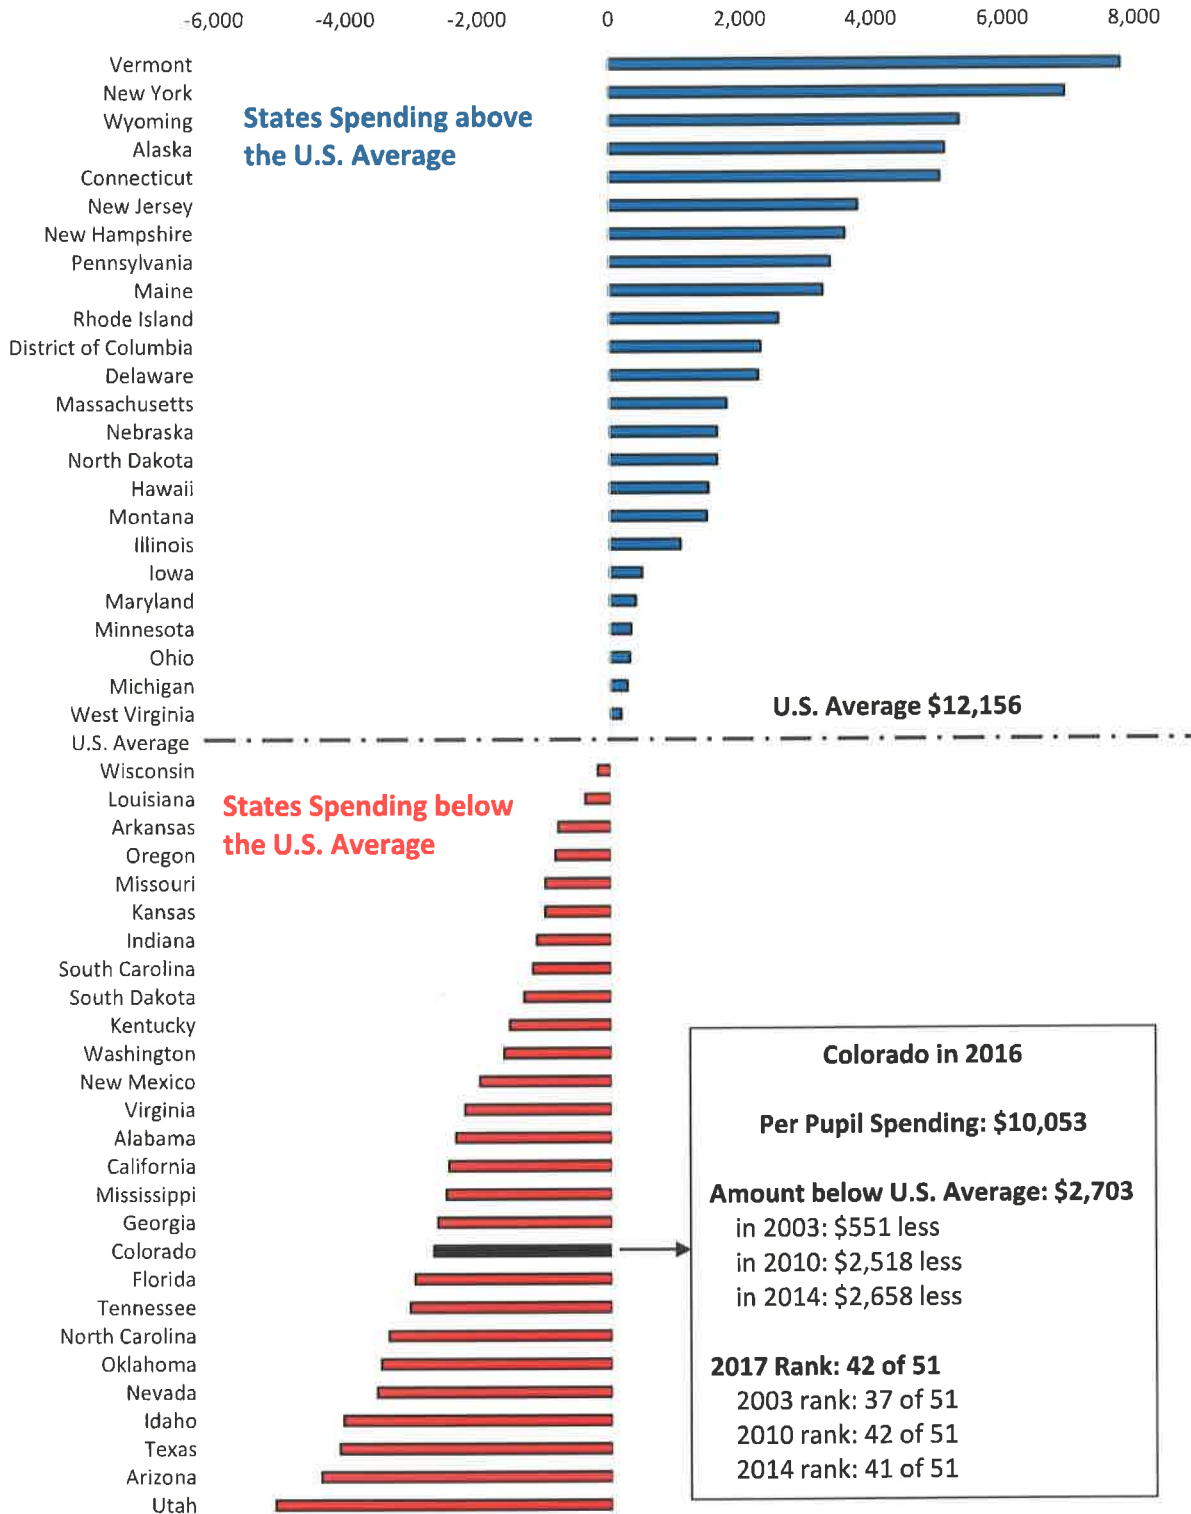

### Ed Week Per Pupil Spending Comparison\*

Dollars Above or Below the U.S. Average

\* Data: Education Week Counts database, former comparisons used Quality Counts data, using 2016 data

Chart: Colorado School Finance Project