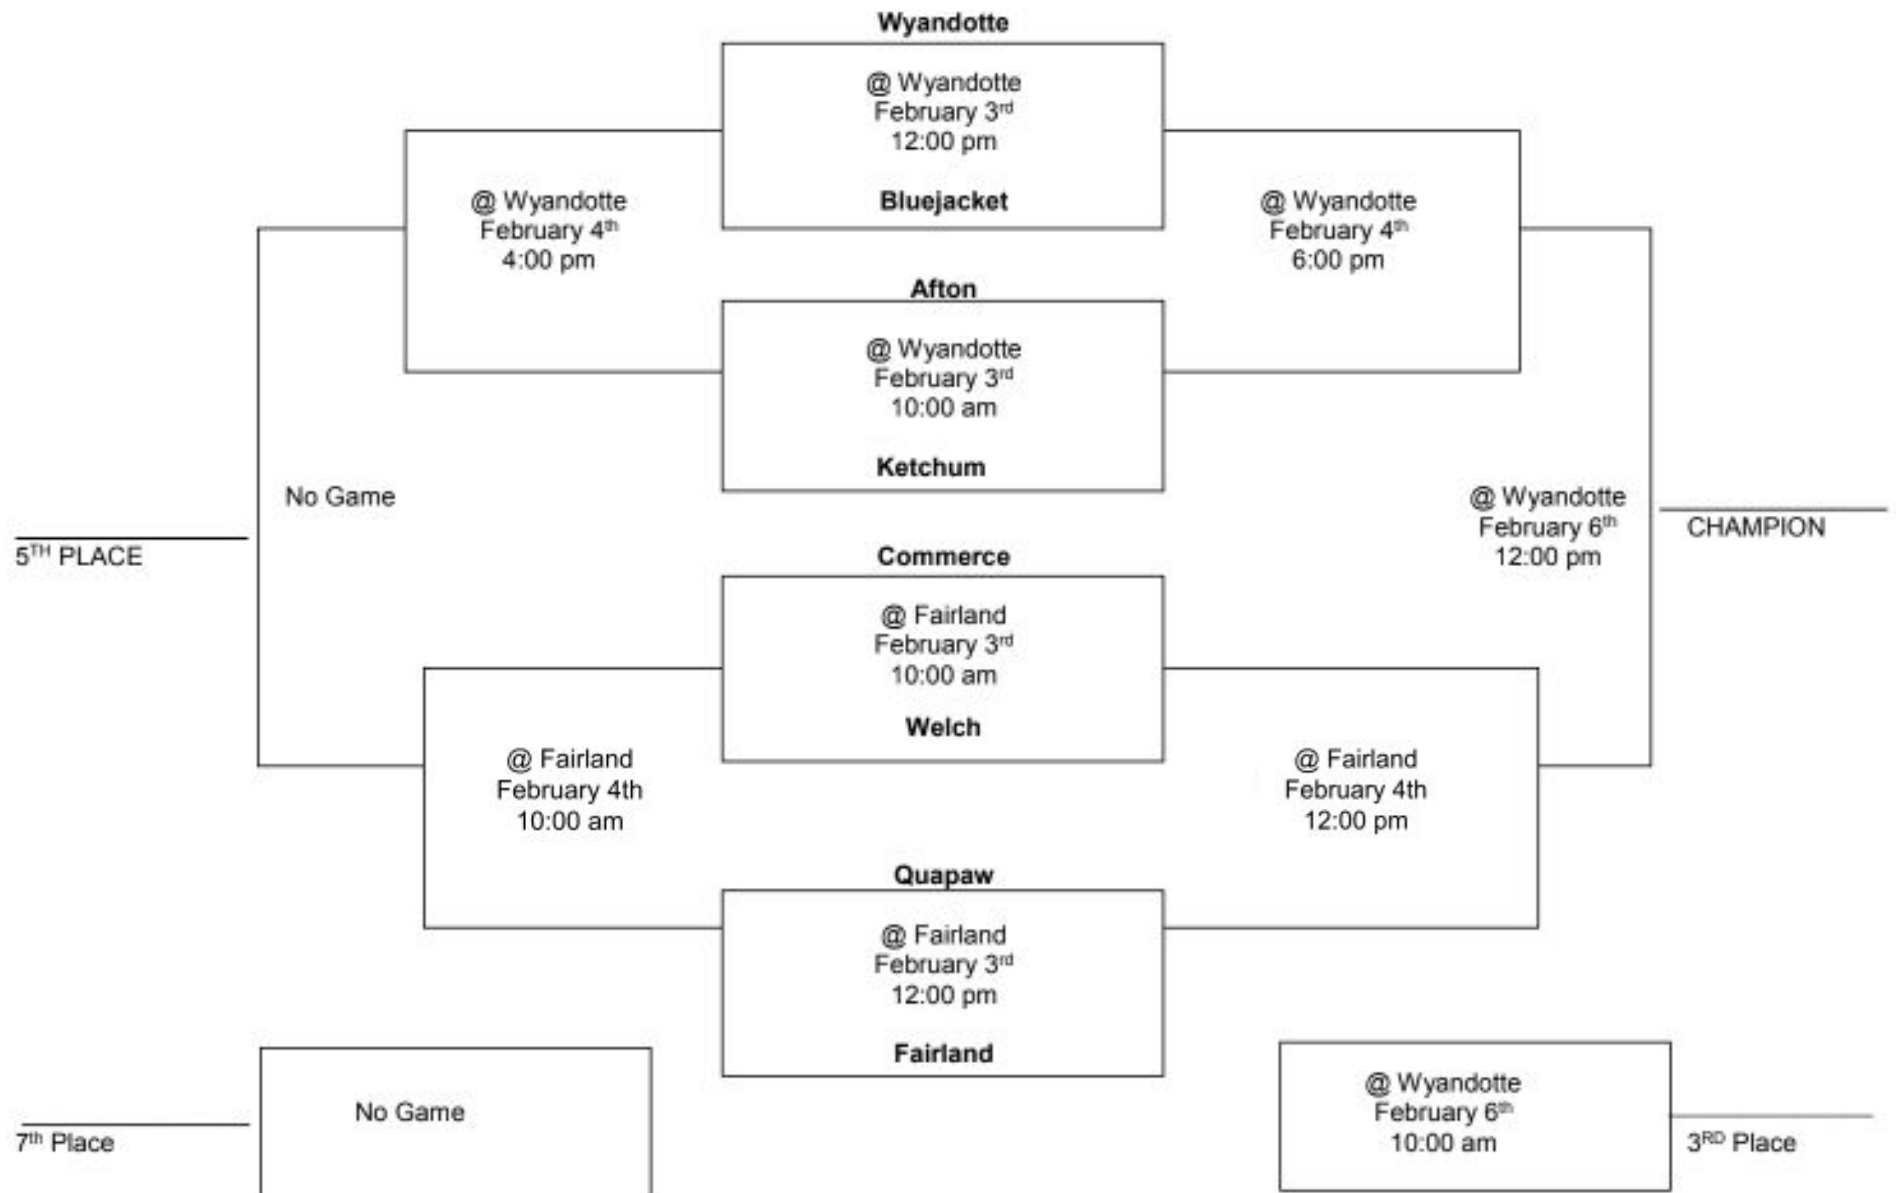

WYANDOTTE 8th GRADE TOURNAMENT

February 3rd, 4th, & 6th

Team on top wears white.

Girls' Bracket

WYANDOTTE 8th GRADE TOURNAMENT

February 3rd, 4th, & 6th

Team on top wears white.

Boys Bracket