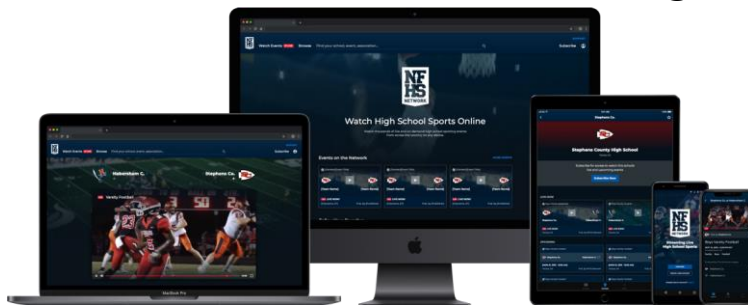

# WATCH PATRIOT ATHLETICS ALL YEAR LONG

**Watch the May-Port CG Patriots on the NFHS Network!  
The NFHS Network is your home for LIVE  
Patriots athletics.**

Get unlimited access to watch all Patriots events hosted this year at the High School on the NFHS Network, **free of charge**. We've invested in new technology that will bring you every game from our field and gym LIVE.

Full access to ALL content for your school on the Network  
- All of your school's live and on-demand sports broadcasts

Friends and family members who can't make the game will never miss a play again!