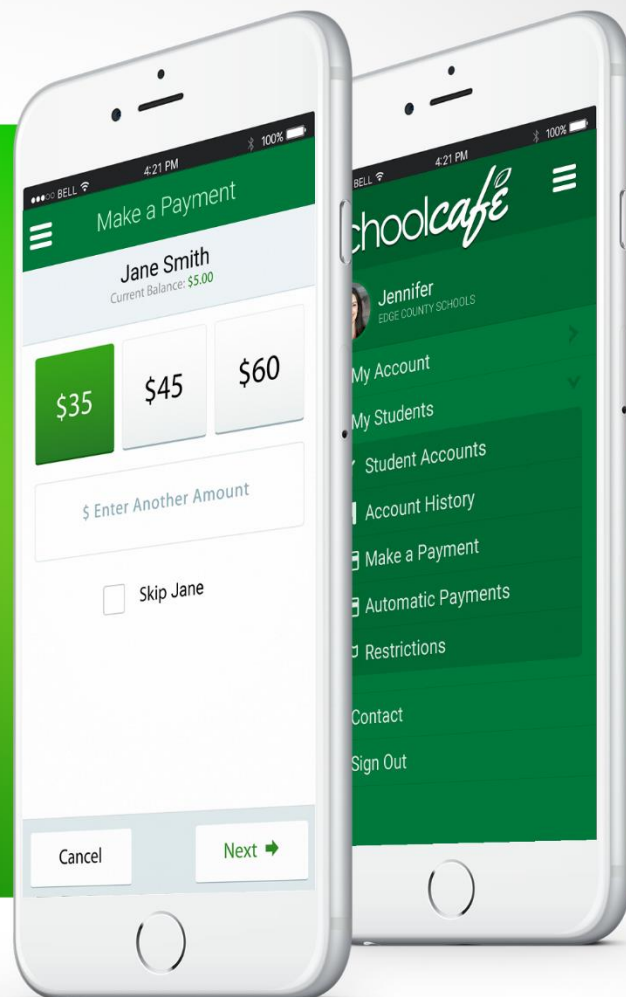

# schoolcafé

Formerly **ParentOnline**

- View your child's cafeteria account balance
- Make payments to your child's cafeteria account
- Review daily spending and purchases
- Low balance reminders

Ohio County Schools Child Nutrition Department